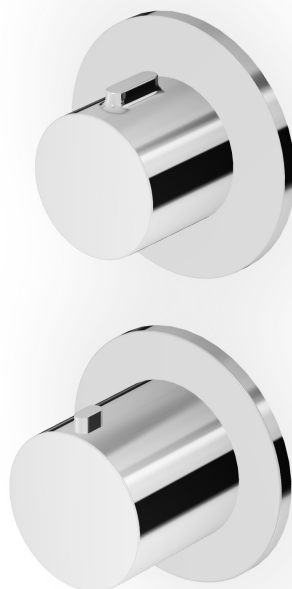

Brand ZUCCHETTI

n/a

PAN S

ZPA806.1900 3/4" built-in thermostatic shower mixer

3/4" built-in thermostatic shower mixer and 2 way diverter with water on/off function.
Both vertical and horizontal installation possible.
6 GPM @ 43,5 PSI

R96734.1900

Built-in part, 2 way diverter

R96735.1900

Built-in part, 3 way diverter.

Brand ZUCCHETTI

n/a

PAN S

ZPA806.1900

Finishes

Chrome

Brushed Nickel

C3

Polished Nickel

C8

Gold

C40