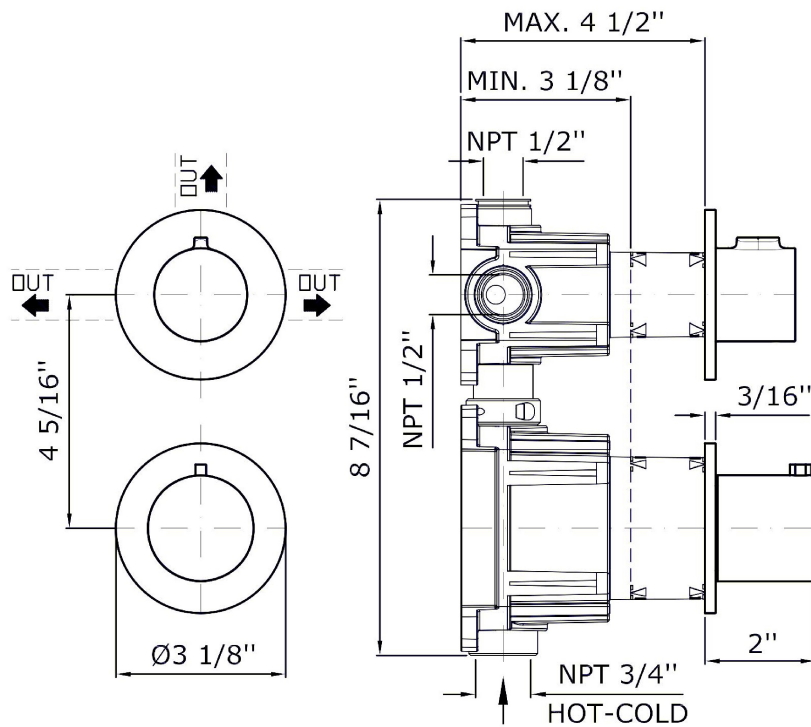

Pearl salvia

V7

Matt mirto

V8

Note / Notes

PAN S

ZPA806.1900 Overall Drawing

Brand ZUCCHETTI

n/a

PAN S

ZPA806.1900 Weights and Sizes

Weight (lb)	1,45 (Kg)	3,20 (lb)
Volume test (dc3) - (in3)	7,50 (dc3)	457,68 (in3)
h (mm) - (in)	90,00 (mm)	3,54 (in)
L1 (mm) - (in)	250,00 (mm)	9,84 (in)
L2 (mm) - (in)	333,00 (mm)	13,11 (in)