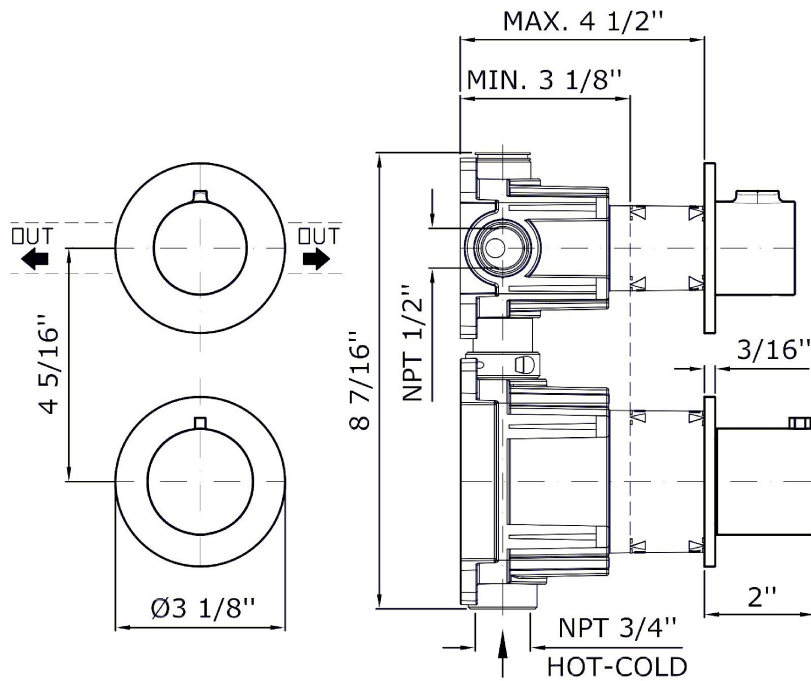

Pearl salvia

V7

Matt mirto

V8

Note / Notes

PAN S

ZPA806.1900 Overall Drawing

Brand ZUCCHETTI

n/a

PAN S

ZPA806.1900 Weights and Sizes

Weight (lb)	1,45 (Kg)	3,20 (lb)
Volume test (dc3) - (in3)	7,50 (dc3)	457,68 (in3)
h (mm) - (in)	90,00 (mm)	3,54 (in)
L1 (mm) - (in)	250,00 (mm)	9,84 (in)
L2 (mm) - (in)	333,00 (mm)	13,11 (in)