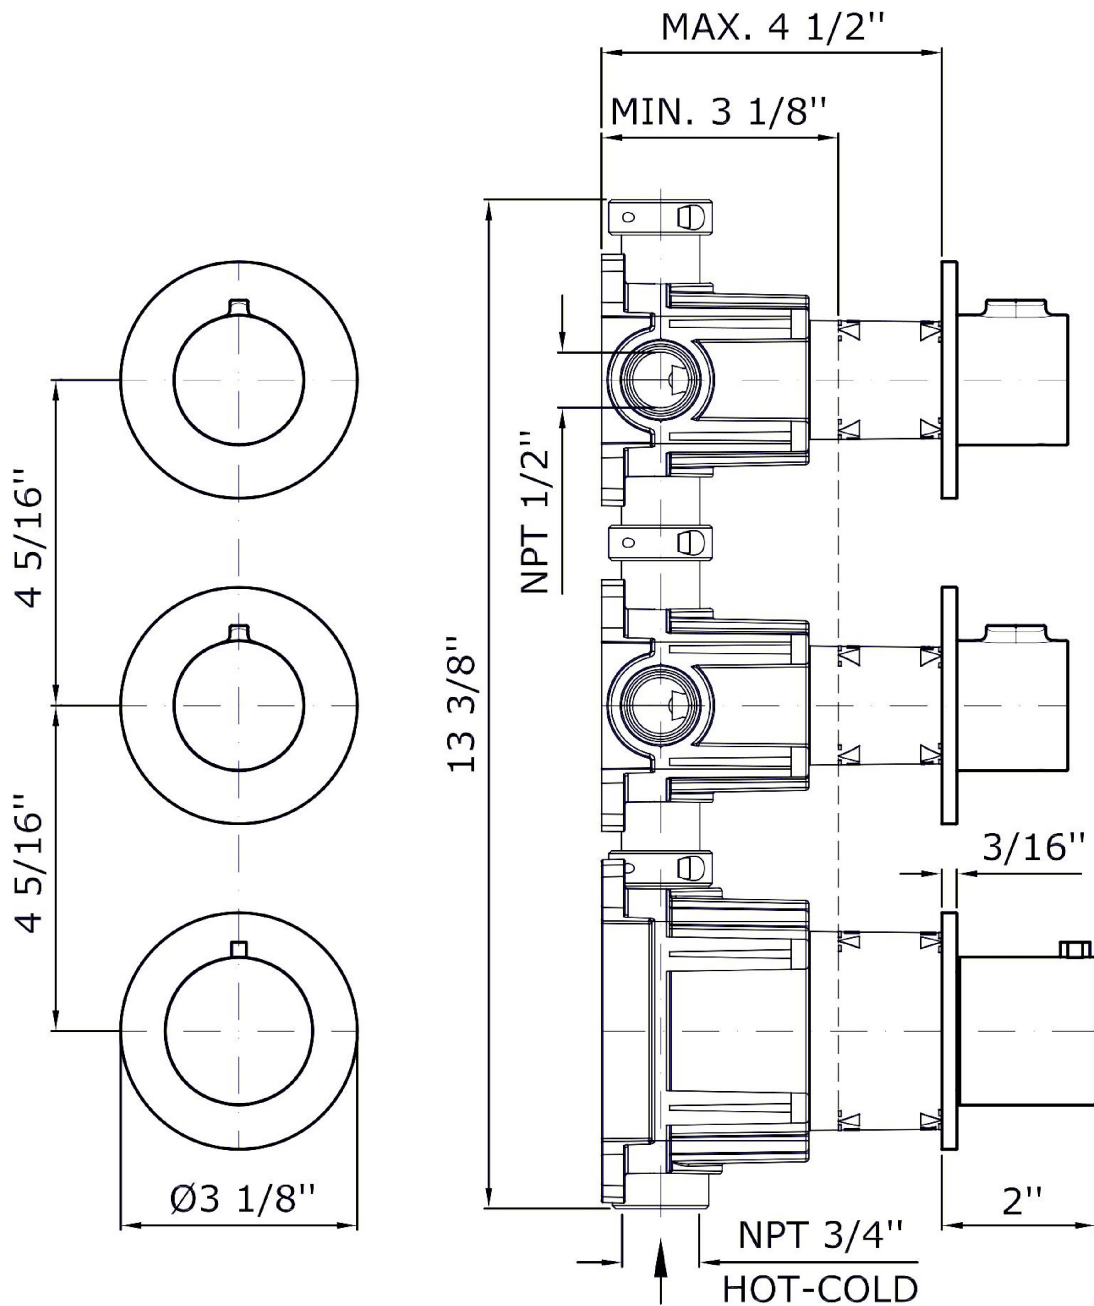

Matt mirto

V8

Note / Notes

Brand ZUCCHETTI

n/a

PAN S

ZPA802.1900 Overall Drawing

Brand ZUCCHETTI

n/a

PAN S

ZPA802.1900 Weights and Sizes

Weight (lb)	1,95 (Kg)	4,30 (lb)
Volume test (dc3) - (in3)	7,50 (dc3)	457,68 (in3)
h (mm) - (in)	90,00 (mm)	3,54 (in)
L1 (mm) - (in)	250,00 (mm)	9,84 (in)
L2 (mm) - (in)	333,00 (mm)	13,11 (in)