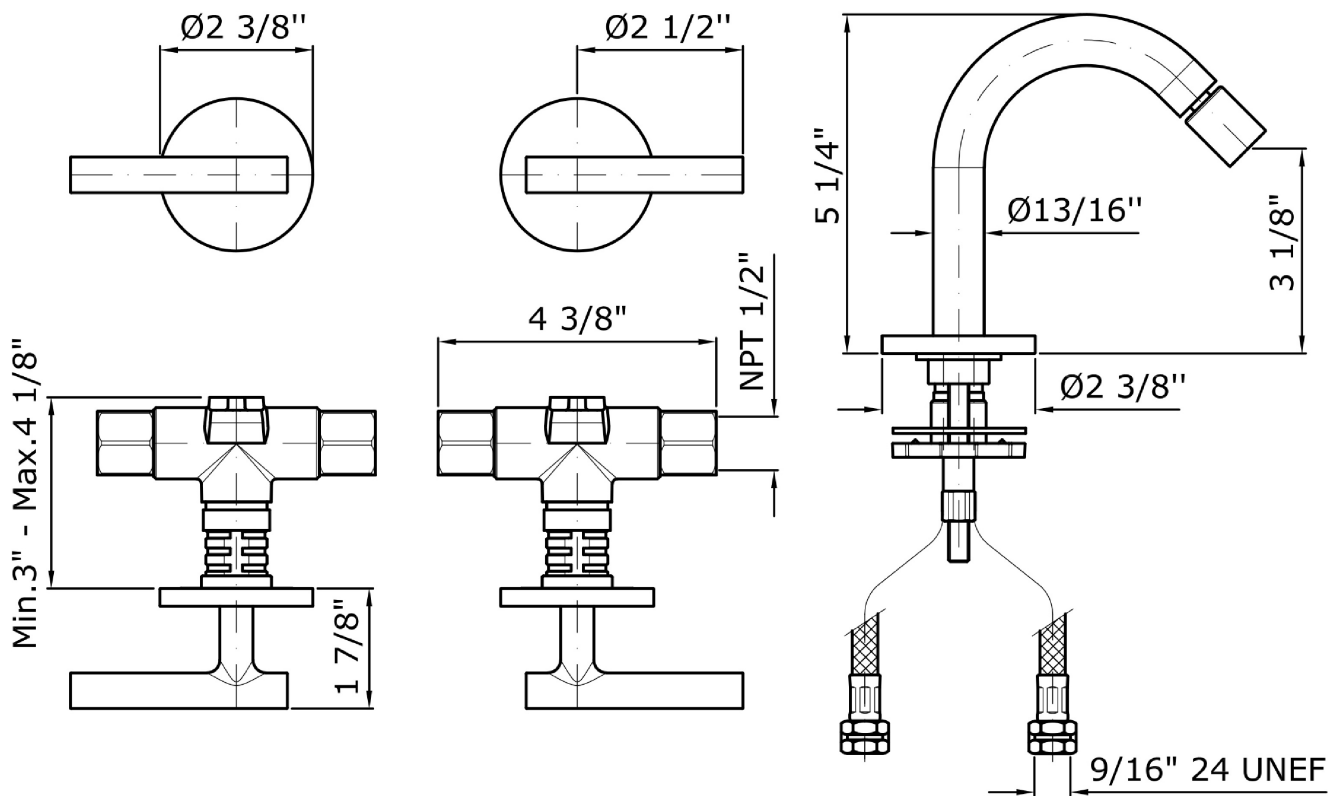

PAN S

ZPA5775.1880 Overall Drawing