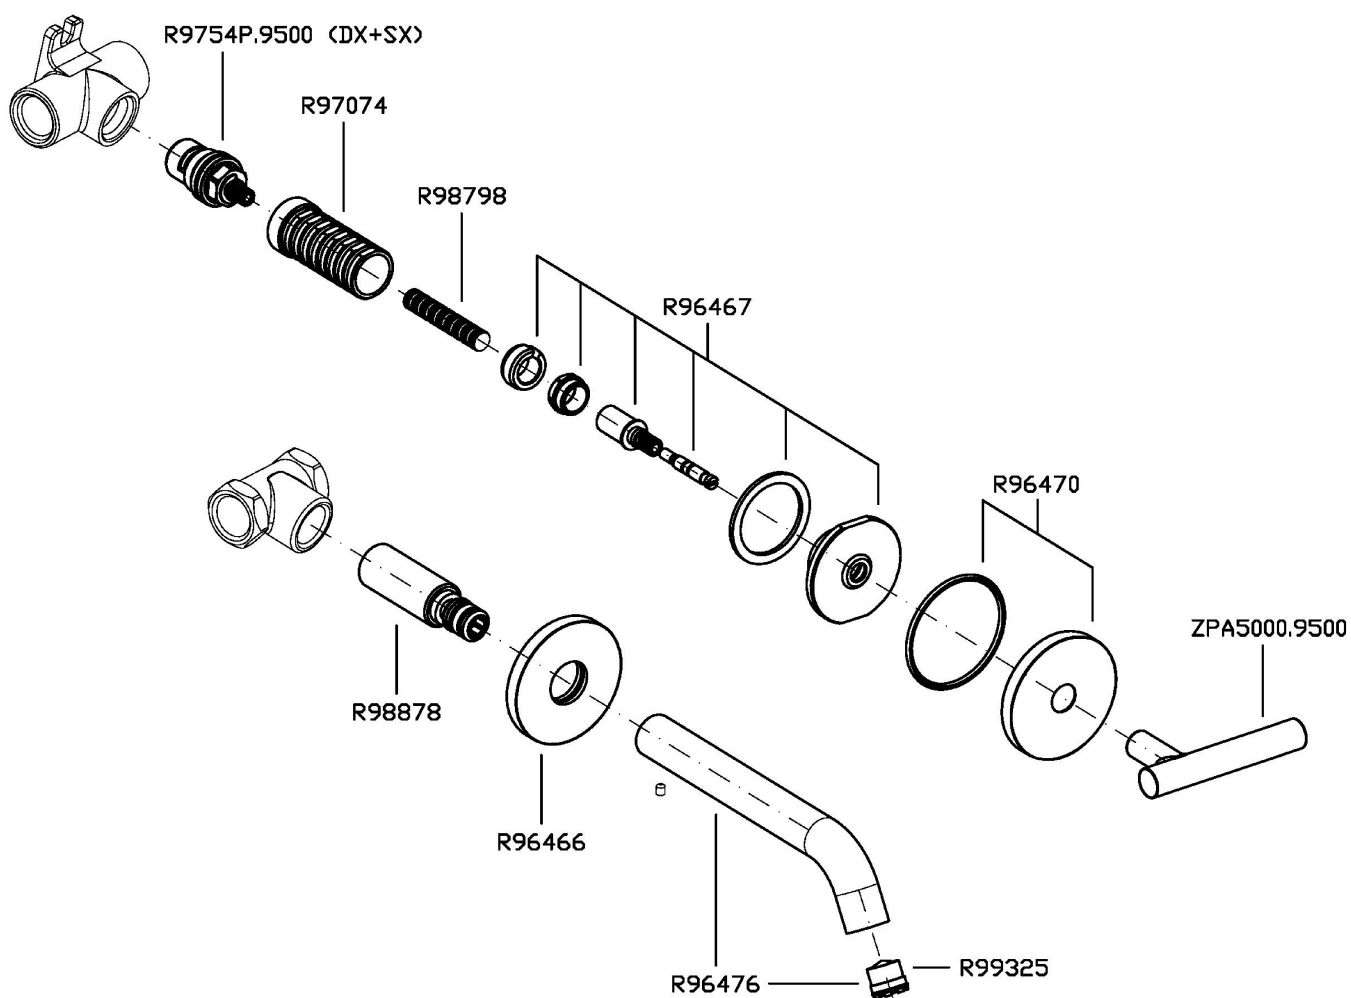

3 hole built-in basin mixer, with aerator. Spout projecton L 160 mm.
Water Saving - water flow rate of 6 l/min or less.

R99500

Parte incasso corpo unico. / Assembled built-in part.

R99504

Parte incasso con elementi liberi, distanza variabile / Built-in part, not assembled, variable distance.

V8

Matt mirto / Matt mirto

Note / Notes

PAN S

ZPA5774

Disegno Complessivo / Overall Drawing

PAN S

ZPA5774

Esplosi / Exploded

PAN S

ZPA5774

Portate / Flowrates (lt/min)

PRESSIONE PRESSURE	1 BAR	2 BAR	3 BAR	4 BAR	5 BAR
P1 LAVABO BASIN	4	4,6	4,8	4,9	5
P2					
P3					
P4					
P5					

PAN S

ZPA5774

Pesi e Misure / Weights and Sizes

Peso (Kg) Weight (lb)	2,20 (Kg)	4,85 (lb)
Volume test (dc3) - (in3)	11,01 (dc3)	671,87 (in3)
h (mm) - (in)	90,00 (mm)	3,54 (in)
L1 (mm) - (in)	335,00 (mm)	13,19 (in)
L2 (mm) - (in)	365,00 (mm)	14,37 (in)