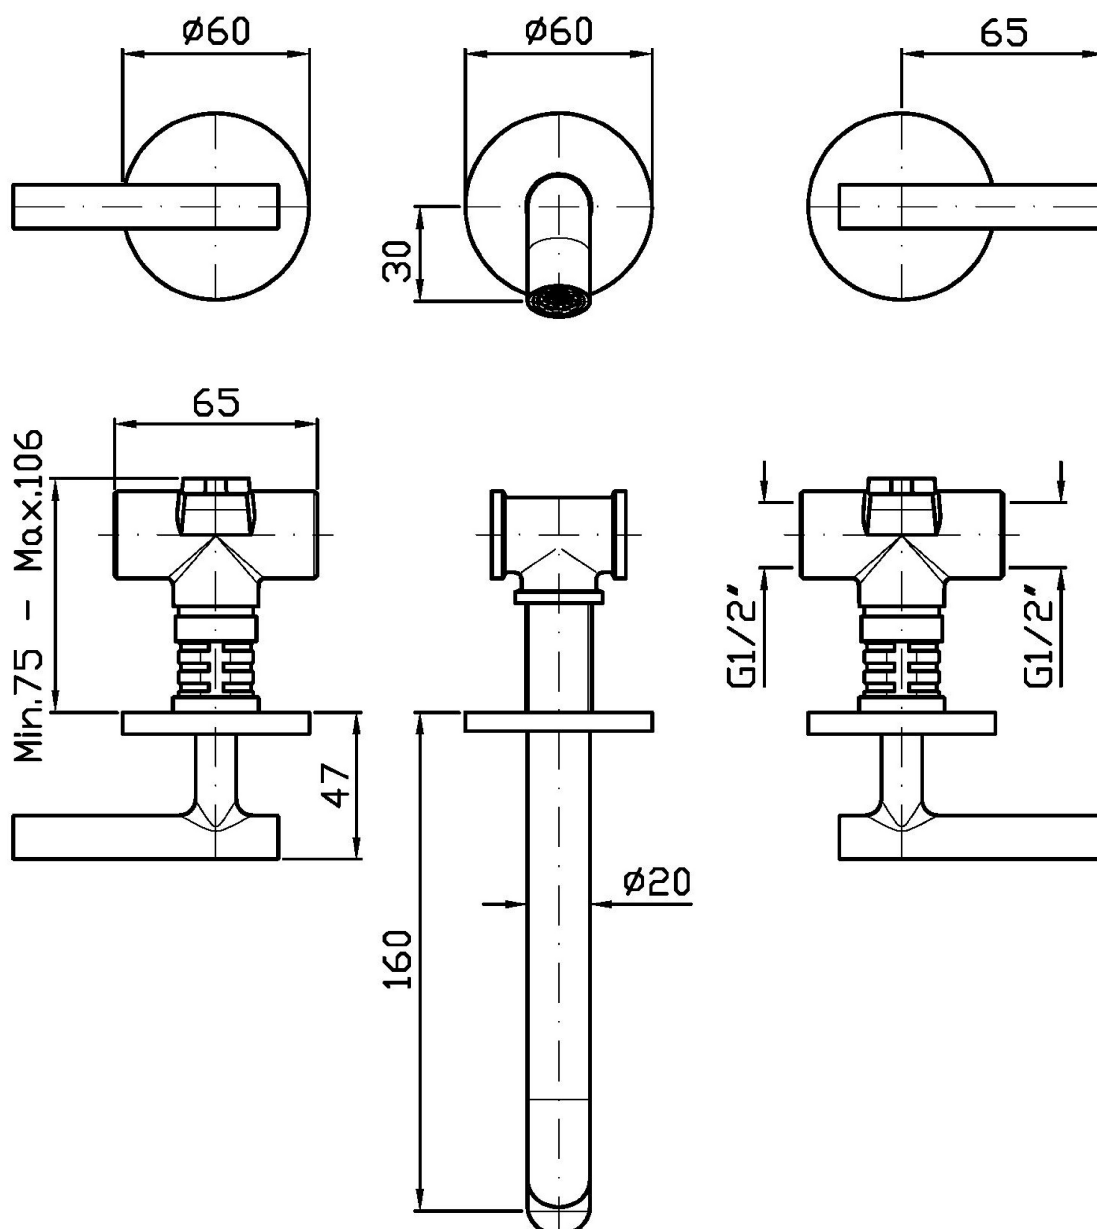

3 hole built-in basin mixer, with aerator. Spout projecton L 160 mm.
Water Saving - water flow rate of 6 l/min or less.

R99500

Parte incasso corpo unico. / Assembled built-in part.

R99504

Parte incasso con elementi liberi, distanza variabile / Built-in part, not assembled, variable distance.

V8

Matt mirto / Matt mirto

Note / Notes

PAN S

ZPA5774

Disegno Complessivo / Overall Drawing

PAN S

ZPA5774

Esplosi / Exploded

PAN S

ZPA5774

Portate / Flowrates (lt/min)

PRESSIONE PRESSURE	1 BAR	2 BAR	3 BAR	4 BAR	5 BAR
P1 LAVABO BASIN	4	4,6	4,8	4,9	5
P2					
P3					
P4					
P5					

PAN S

ZPA5774

Pesi e Misure / Weights and Sizes

Peso (Kg) Weight (lb)	2,20 (Kg)	4,85 (lb)
Volume test (dc3) - (in3)	11,01 (dc3)	671,87 (in3)
h (mm) - (in)	90,00 (mm)	3,54 (in)
L1 (mm) - (in)	335,00 (mm)	13,19 (in)
L2 (mm) - (in)	365,00 (mm)	14,37 (in)