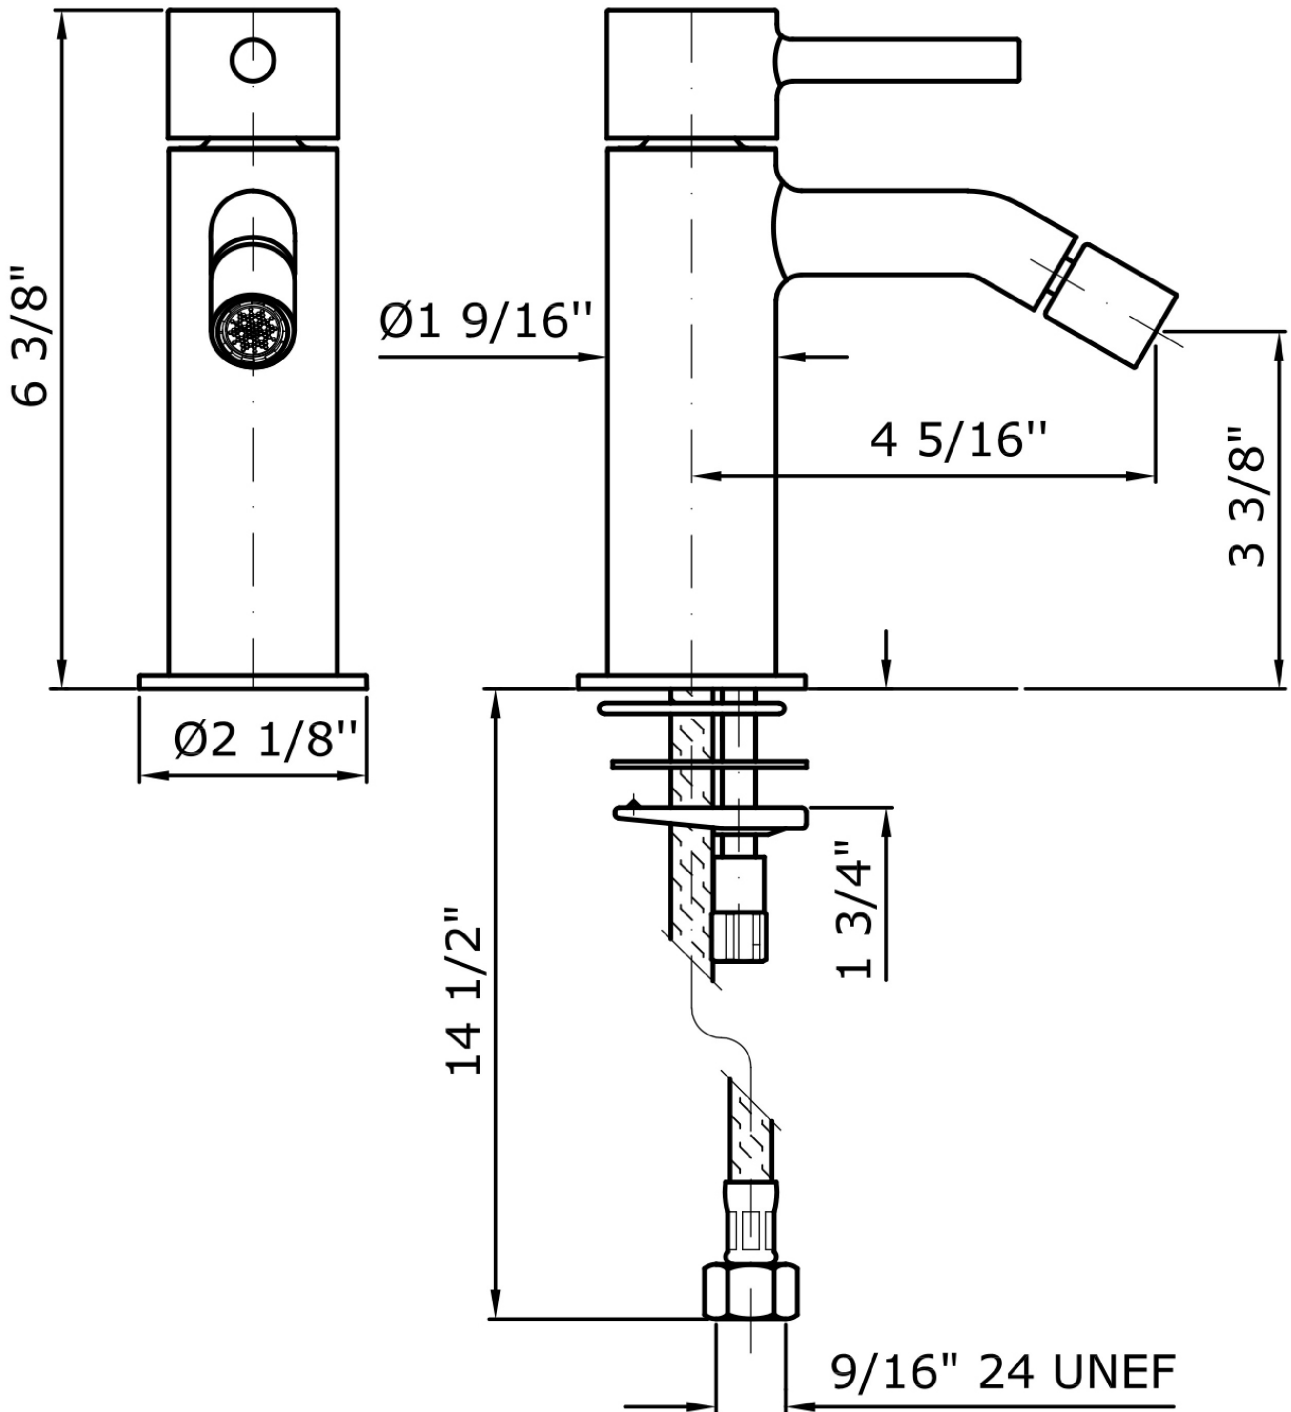

V8

Note / Notes

LOW LEAD

PAN S

ZPA569.1880 Overall Drawing

Brand ZUCCHETTI

n/a

PAN S

ZPA569.1880 Weights and Sizes

Weight (lb)	1,25 (Kg)	2,76 (lb)
Volume test (dc3) - (in3)	4,05 (dc3)	247,15 (in3)
h (mm) - (in)	70,00 (mm)	2,76 (in)
L1 (mm) - (in)	150,00 (mm)	5,91 (in)
L2 (mm) - (in)	385,00 (mm)	15,16 (in)