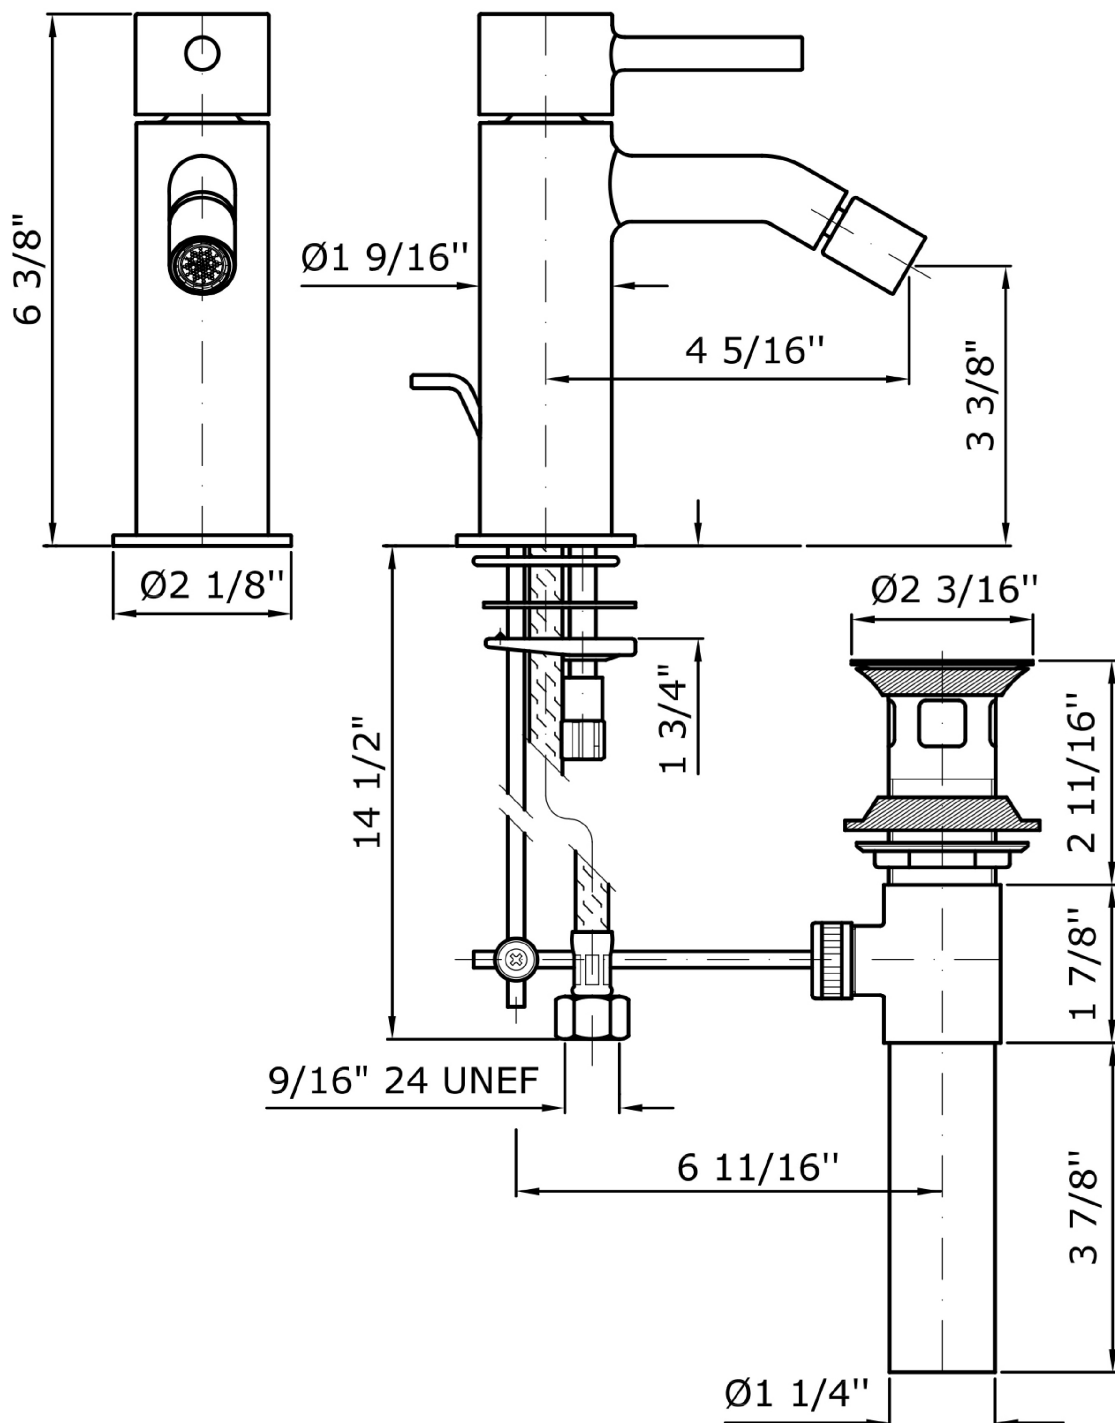

ZPA555.1880

Finishes

Chrome

Brushed Nickel

C3

Brushed Metal Black

C51

Note / Notes

LOW LEAD

PAN S

ZPA555.1880 Overall Drawing

Brand ZUCCHETTI

n/a

PAN S

ZPA555.1880 Weights and Sizes

Weight (lb)	1,32 (Kg)	2,91 (lb)
Volume test (dc3) - (in3)	4,05 (dc3)	247,15 (in3)
h (mm) - (in)	70,00 (mm)	2,76 (in)
L1 (mm) - (in)	150,00 (mm)	5,91 (in)
L2 (mm) - (in)	385,00 (mm)	15,16 (in)