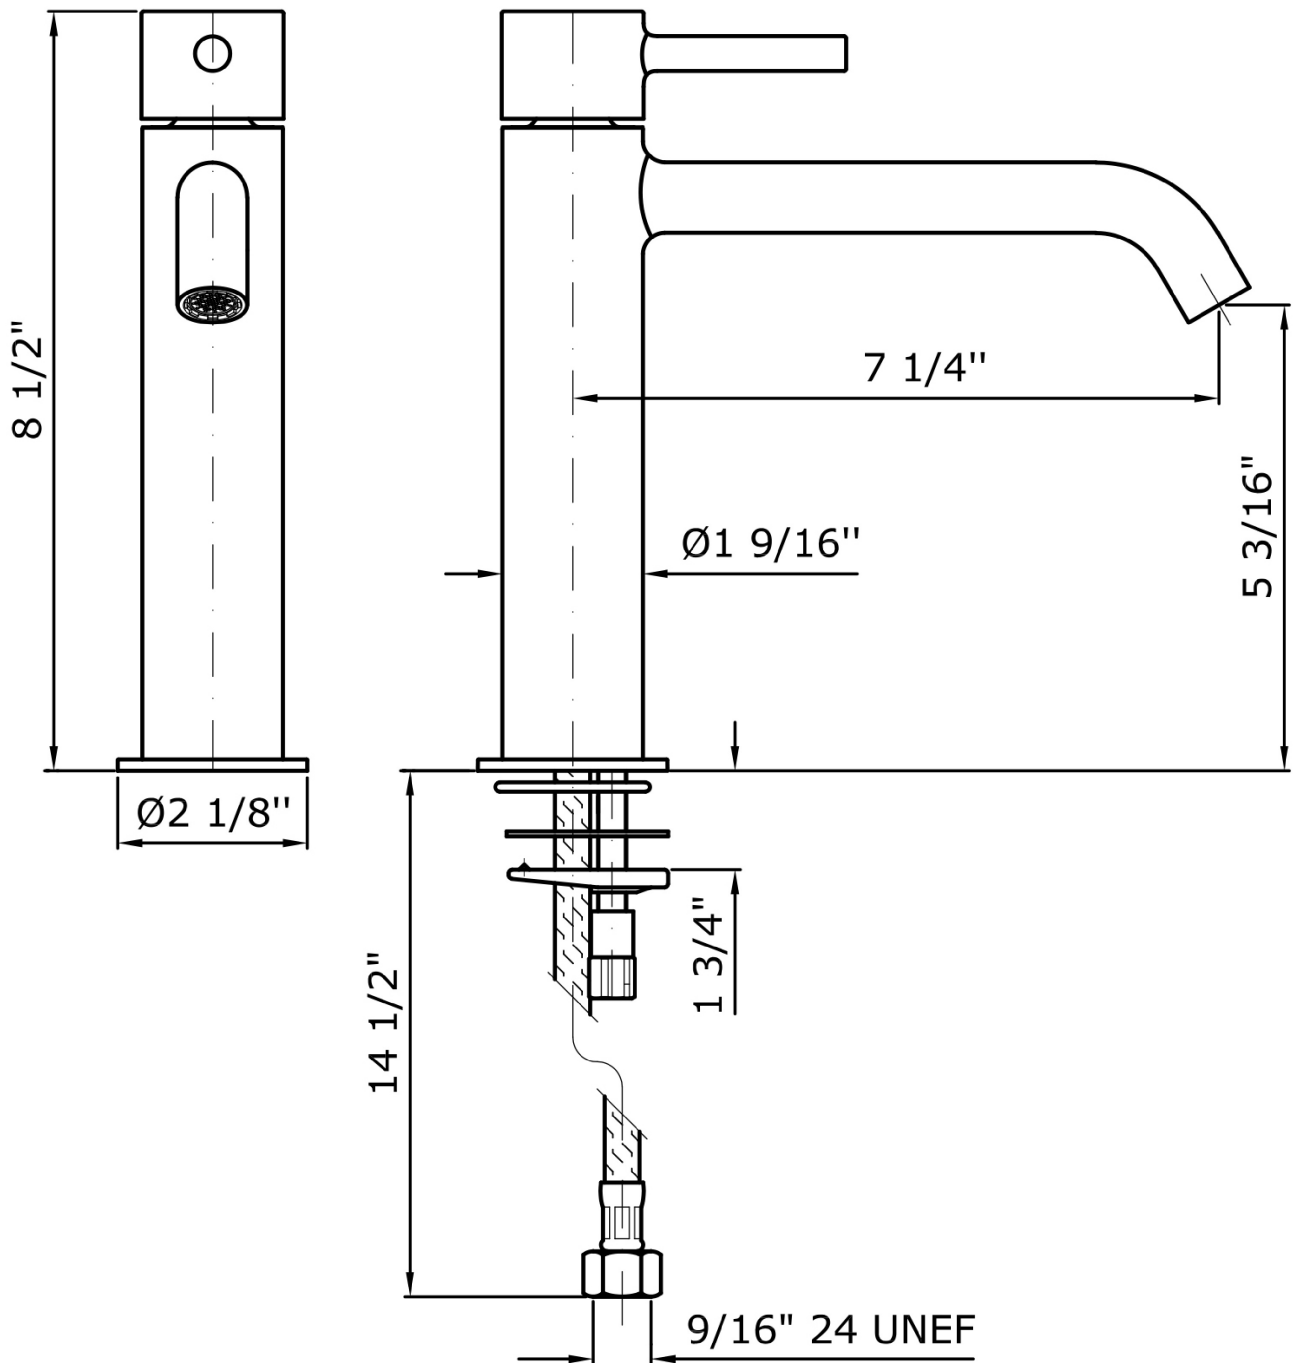

Pearl salvia

V7

Matt mirto

V8

Note / Notes

LEAD FREE

PAN S

ZPA553.1880 Overall Drawing

Brand ZUCCHETTI

n/a

PAN S

ZPA553.1880 Weights and Sizes

Weight (lb)	1,95 (Kg)	4,30 (lb)
Volume test (dc3) - (in3)	7,50 (dc3)	457,68 (in3)
h (mm) - (in)	90,00 (mm)	3,54 (in)
L1 (mm) - (in)	250,00 (mm)	9,84 (in)
L2 (mm) - (in)	333,00 (mm)	13,11 (in)