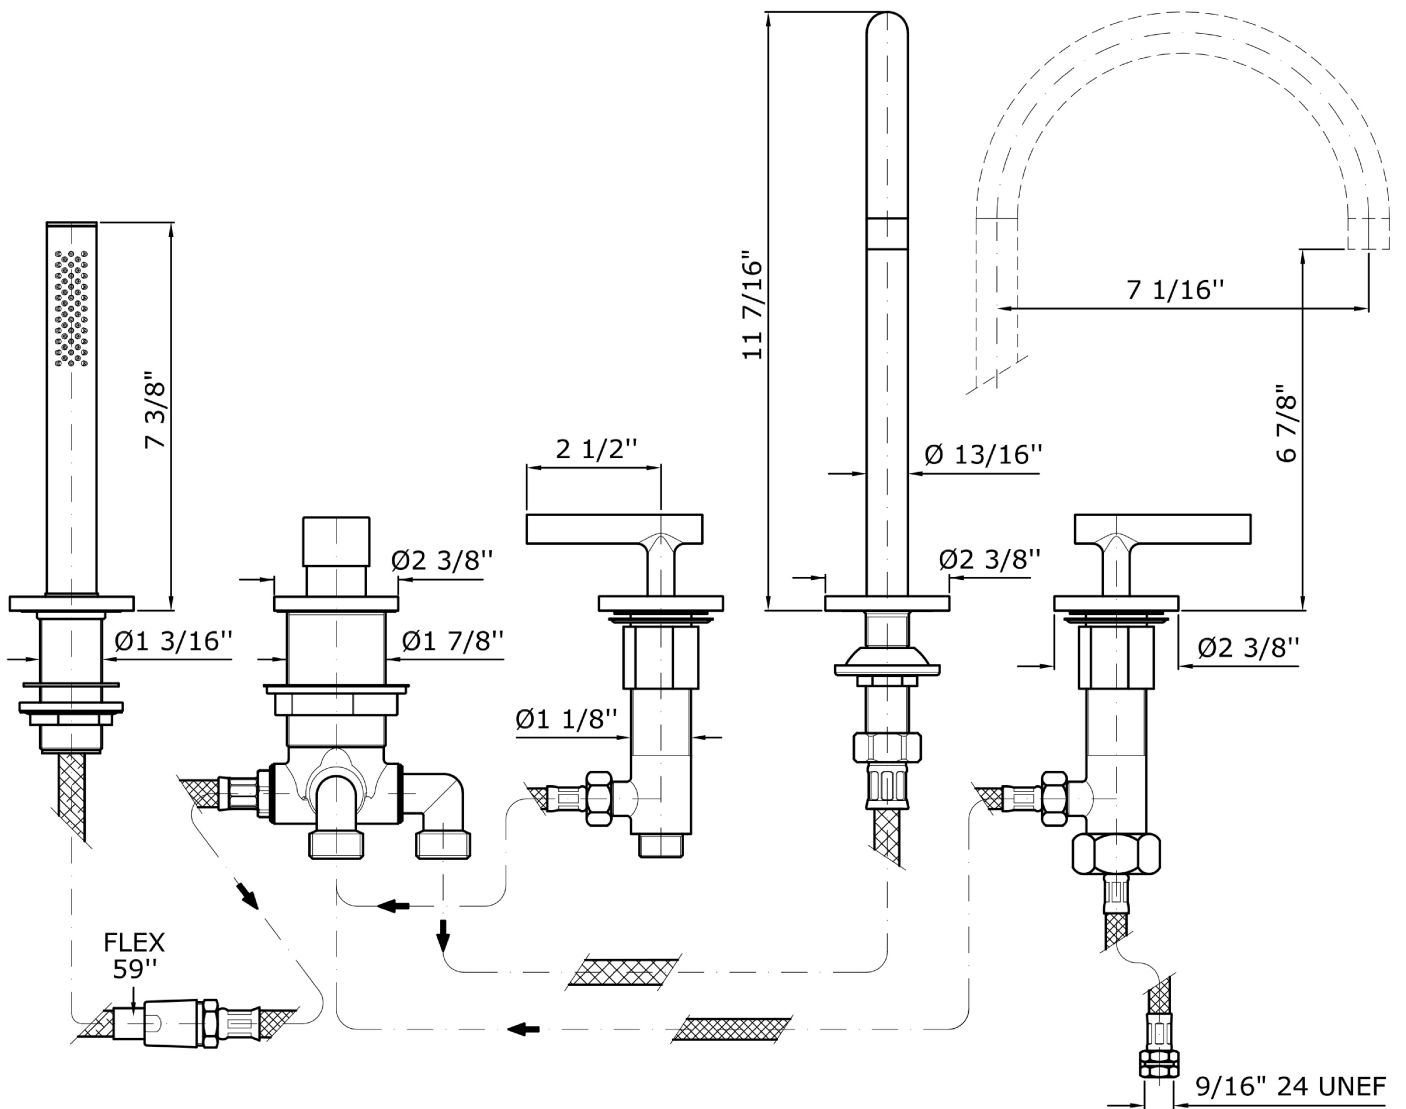

## PAN S

ZPA5514.1880 5 hole bath-mixer

5 hole bath-mixer, spout with diverter, pull out shower Z94727, 59" flexible hose.  
Spout projection 7 1/16".  
Water flow restricted to 2,4 GPM (handshower).

Handshower Z94177.1900 on finishing versions.

## PAN S

ZPA5514.1880 Overall Drawing

### ZPA5514.1880 Weights and Sizes

Weight ( lb )	5,70 ( Kg )	12,57 ( lb )
Volume test ( dc3 ) - ( in3 )	15,98 ( dc3 )	975,16 ( in3 )
h ( mm ) - ( in )	90,00 ( mm )	3,54 ( in )
L1 ( mm ) - ( in )	335,00 ( mm )	13,19 ( in )
L2 ( mm ) - ( in )	530,00 ( mm )	20,87 ( in )