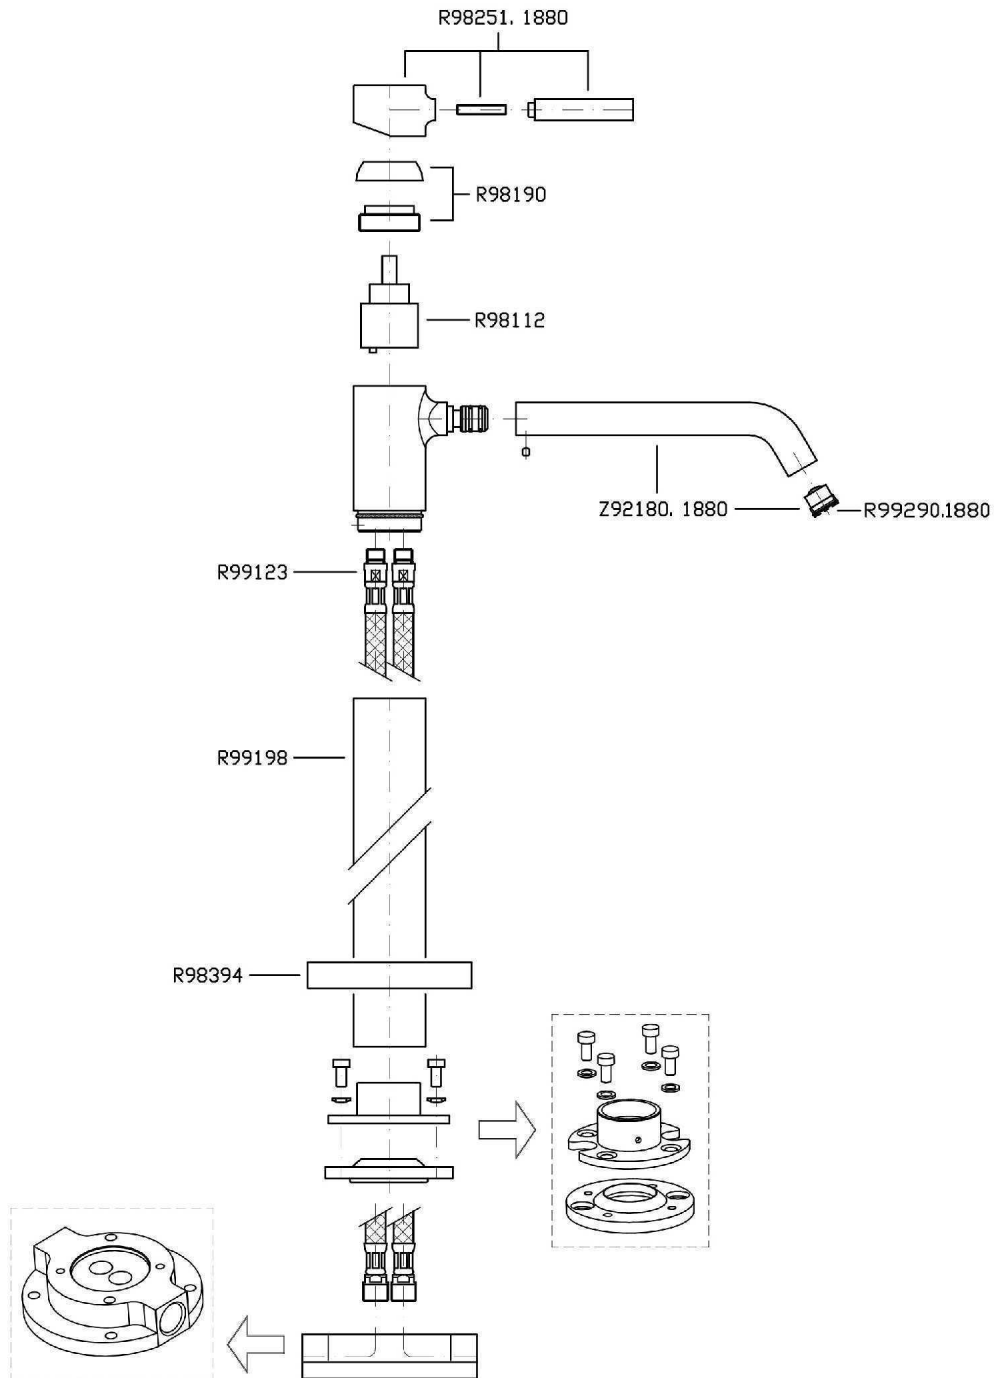

Marchio / Brand ZUCCHETTI

PAN

PAN

ZP6251.1900 Free standing single lever basin mixer.

Free standing single lever basin mixer. Spout projection 8 1/4". Water flow restricted to 1,2 GPM.

R99676.1900

Rough-in

Finiture / Finishes

	 C3	 C8	 C40	 C41	 C50	 C51
Chrome	Brushed Nickel	Polished Nickel	Gold	Brushed Gold	Metal Black	Brushed Metal Black
 W1	 N1	 N7				
Embossed Matt White	Embossed Matt Black	Soft Touch Black				

PAN

ZP6251.1900 Disegno Complessivo / Overall Drawing

PAN

ZP6251.1900 Esplosi / Exploded

Marchio / Brand ZUCCHETTI

PAN

PAN

ZP6251.1900 Certificazioni / Certifications

USA

IAPMO

PAN

ZP6251.1900 Pesì e Misure / Weights and Sizes

Peso (Kg) Weight (lb)	7,80 (Kg)	17,20 (lb)
Volume test (dc3) - (in3)	62,66 (dc3)	3823,75 (in3)
h (mm) - (in)	110,00 (mm)	4,33 (in)
L1 (mm) - (in)	445,00 (mm)	17,52 (in)
L2 (mm) - (in)	1280,00 (mm)	50,39 (in)