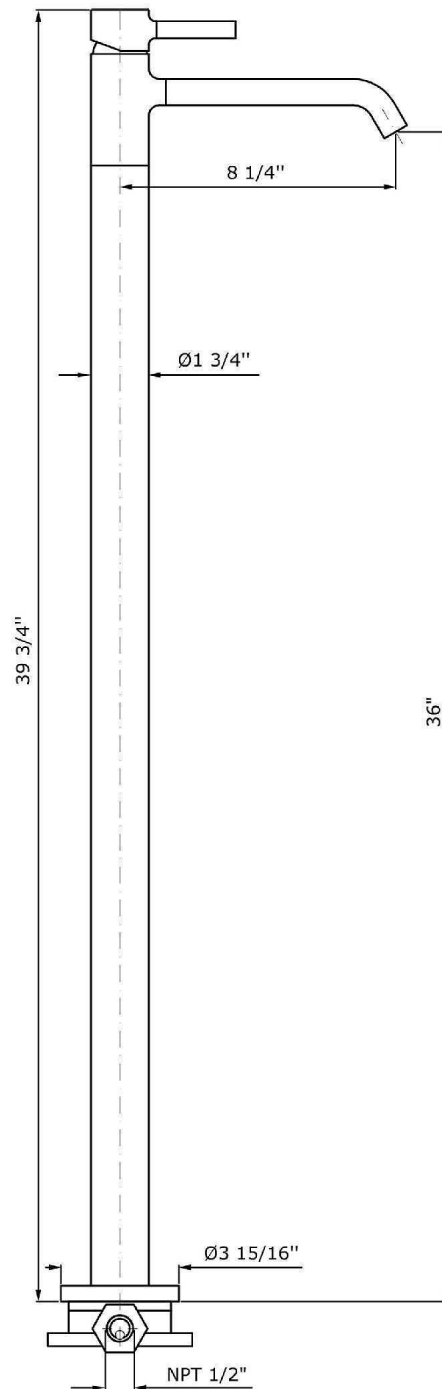

Marchio / Brand ZUCCHETTI

PAN

PAN

ZP6251.1900 Free standing single lever basin mixer.

Free standing single lever basin mixer. Spout projection 8 1/4". Water flow restricted to 1,2 GPM.

R99676.1900

Rough-in

Finiture / Finishes

	 C3	 C8	 C40	 C41	 C50	 C51
Chrome	Brushed Nickel	Polished Nickel	Gold	Brushed Gold	Metal Black	Brushed Metal Black
 W1	 N1	 N7				
Embossed Matt White	Embossed Matt Black	Soft Touch Black				

PAN

ZP6251.1900 Disegno Complessivo / Overall Drawing

PAN

ZP6251.1900 Pesì e Misure / Weights and Sizes

Peso (Kg) Weight (lb)	7,80 (Kg)	17,20 (lb)
Volume test (dc3) - (in3)	62,66 (dc3)	3823,75 (in3)
h (mm) - (in)	110,00 (mm)	4,33 (in)
L1 (mm) - (in)	445,00 (mm)	17,52 (in)
L2 (mm) - (in)	1280,00 (mm)	50,39 (in)