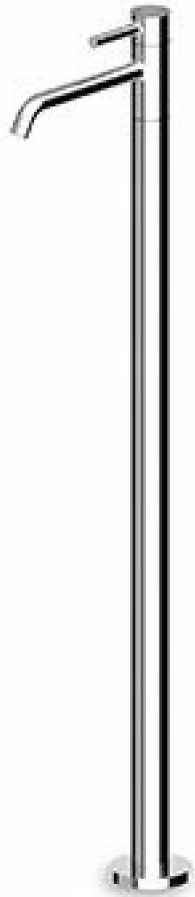

Marchio / Brand ZUCCHETTI

PAN

PAN

ZP6251.1900 Free standing single lever basin mixer.

Free standing single lever basin mixer. Spout projection 8 1/4". Water flow restricted to 1,2 GPM.

R99676.1900

Rough-in

Finiture / Finishes

	 C3	 C8	 C40	 C41	 C50	 C51
Chrome	Brushed Nickel	Polished Nickel	Gold	Brushed Gold	Metal Black	Brushed Metal Black
 W1	 N1	 N7				
Embossed Matt White	Embossed Matt Black	Soft Touch Black				

PAN

ZP6251.1900 Disegno Complessivo / Overall Drawing

PAN

ZP6251.1900 Esplosi / Exploded

Marchio / Brand ZUCCHETTI

PAN

PAN

ZP6251.1900 Certificazioni / Certifications

USA

IAPMO

PAN

ZP6251.1900 Pesì e Misure / Weights and Sizes

Peso (Kg) Weight (lb)	7,80 (Kg)	17,20 (lb)
Volume test (dc3) - (in3)	62,66 (dc3)	3823,75 (in3)
h (mm) - (in)	110,00 (mm)	4,33 (in)
L1 (mm) - (in)	445,00 (mm)	17,52 (in)
L2 (mm) - (in)	1280,00 (mm)	50,39 (in)