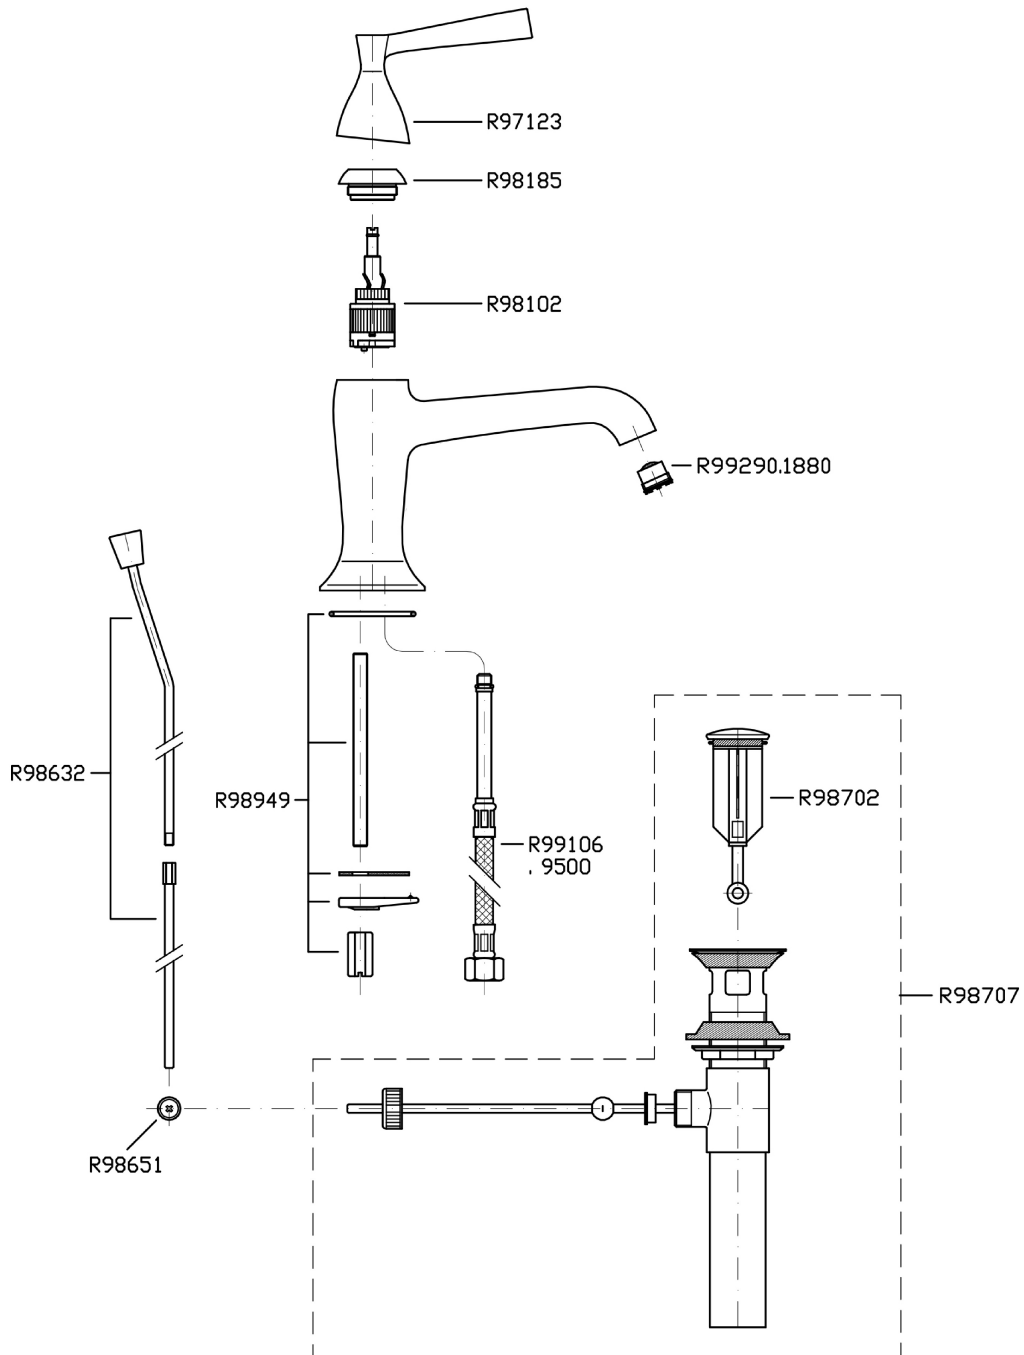

Brand ZUCCHETTI

n/a

BELLAGIO

ZP3193.195E Single lever basin mixer.

Single lever basin mixer with aerator, pop-up waste, flexible hoses. Spout projection 6". Water flow restricted to 1.2 GPM.

Brand ZUCCHETTI

C40

Brushed Gold

C41

PVD brushed chocolate

P21

Brushed PVD British gold

P31

Note / Notes

BELLAGIO

ZP3193.195E Overall Drawing

BELLAGIO

ZP3193.195E Exploded

Brand ZUCCHETTI

n/a

BELLAGIO

ZP3193.195E Certifications

USA

IAPMO

BELLAGIO

ZP3193.195E Weights and Sizes

Weight (lb)	3,08 (Kg)	6,79 (lb)
Volume test (dc3) - (in3)	11,01 (dc3)	671,87 (in3)
h (mm) - (in)	90,00 (mm)	3,54 (in)
L1 (mm) - (in)	335,00 (mm)	13,19 (in)
L2 (mm) - (in)	365,00 (mm)	14,37 (in)