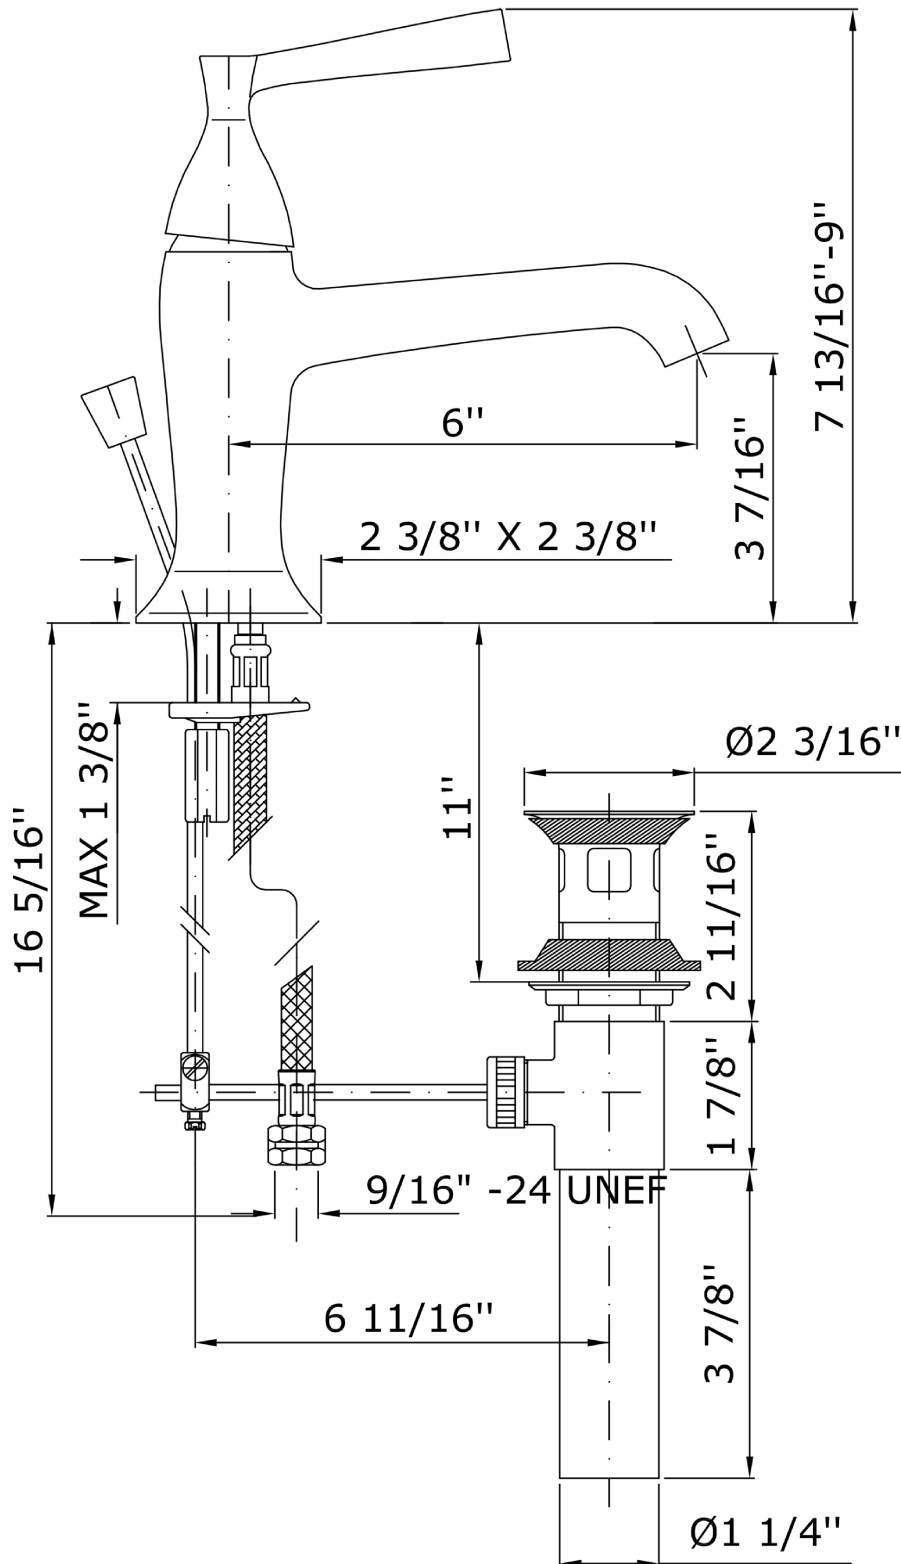

BELLAGIO

ZP3193.195E Overall Drawing