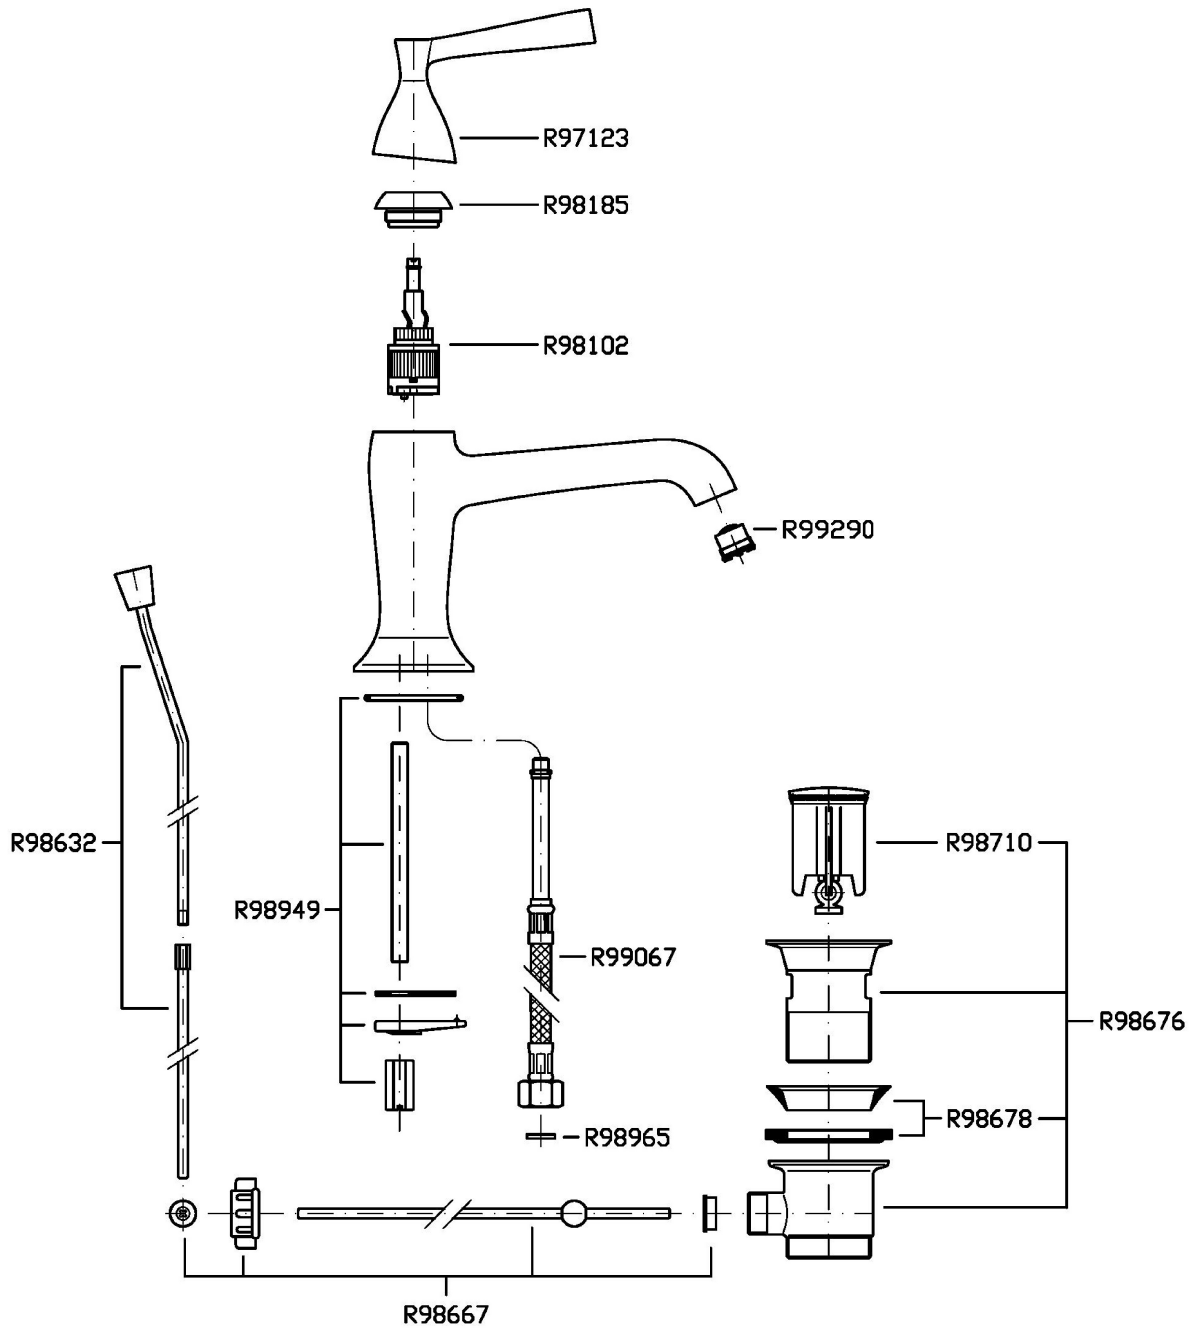

BELLAGIO

ZP3193

Esplosi / Exploded