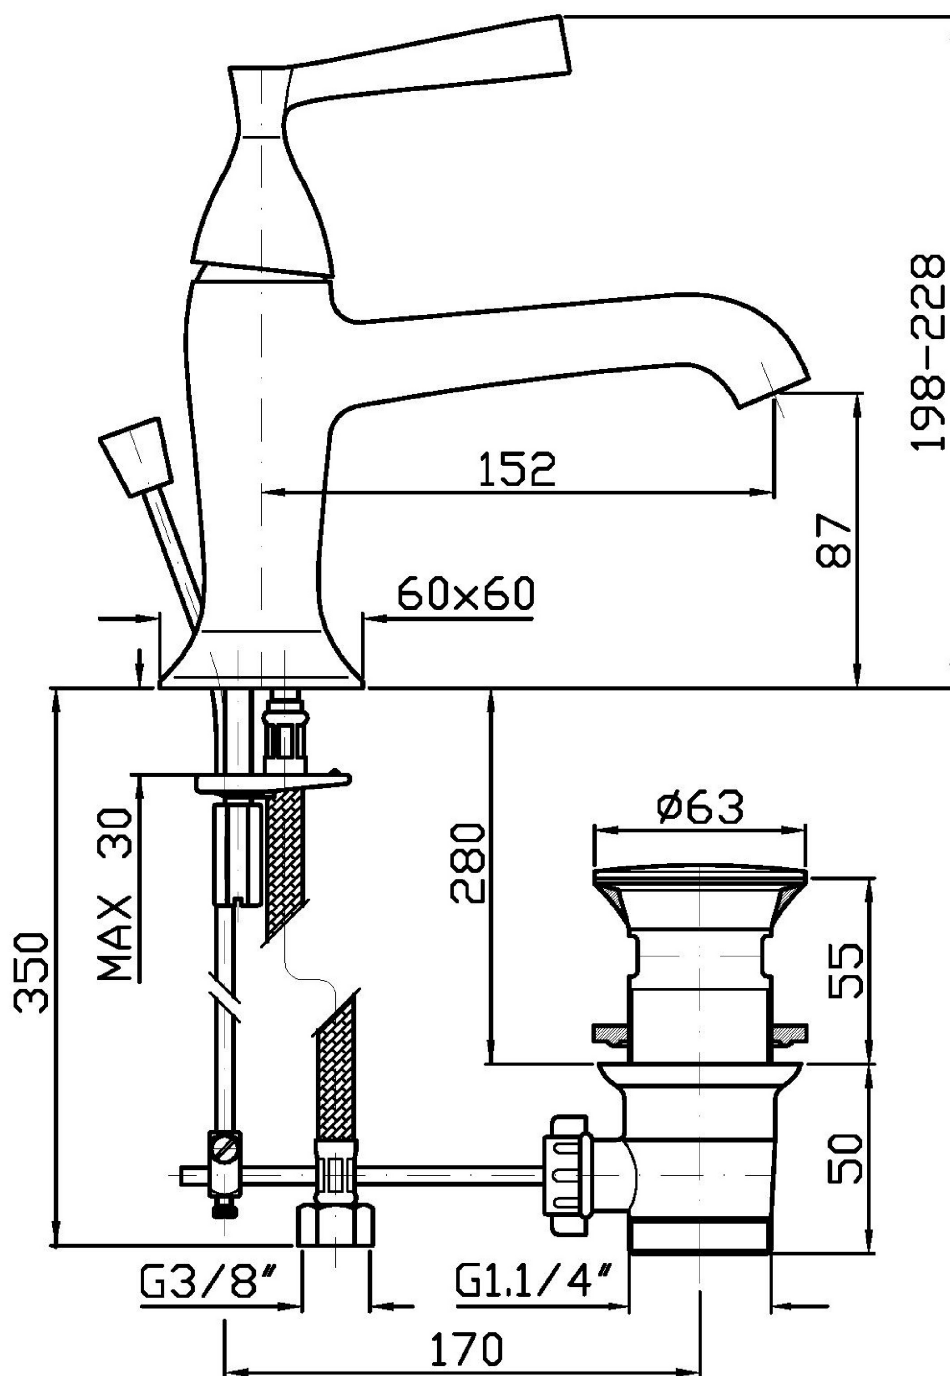

## BELLAGIO

ZP3193

Disegno Complessivo / Overall Drawing

## BELLAGIO

ZP3193

Pesi e Misure / Weights and Sizes

Peso ( Kg ) Weight ( lb )	2,80 ( Kg )	6,17 ( lb )
Volume test ( dc3 ) - ( in3 )	11,01 ( dc3 )	671,87 ( in3 )
h ( mm ) - ( in )	90,00 ( mm )	3,54 ( in )
L1 ( mm ) - ( in )	335,00 ( mm )	13,19 ( in )
L2 ( mm ) - ( in )	365,00 ( mm )	14,37 ( in )