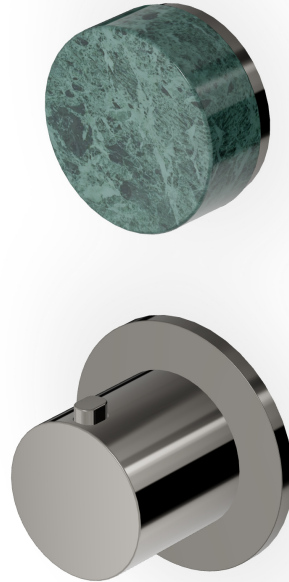

Brand ZUCCHETTI

n/a

ISY22

ZIS6801.1900C50 Built-in thermostatic shower mixer, 1 volume control.

3/4" built-in thermostatic shower mixer with volume control.
Both vertical and horizontal installation possible.
6,1 GPM @ 43,5 PSI

Green Aver marble handle.

R96730.1900

Built in part

Brand ZUCCHETTI

n/a

ISY22

ZIS6801.1900C50Finishes

C50

Metal Black

Note / Notes

Brand ZUCCHETTI

n/a

ISY22

ZIS6801.1900C50Weights and Sizes

Weight (lb)	1,80 (Kg)	3,97 (lb)
Volume test (dc3) - (in3)	7,50 (dc3)	457,68 (in3)
h (mm) - (in)	90,00 (mm)	3,54 (in)
L1 (mm) - (in)	250,00 (mm)	9,84 (in)
L2 (mm) - (in)	333,00 (mm)	13,11 (in)