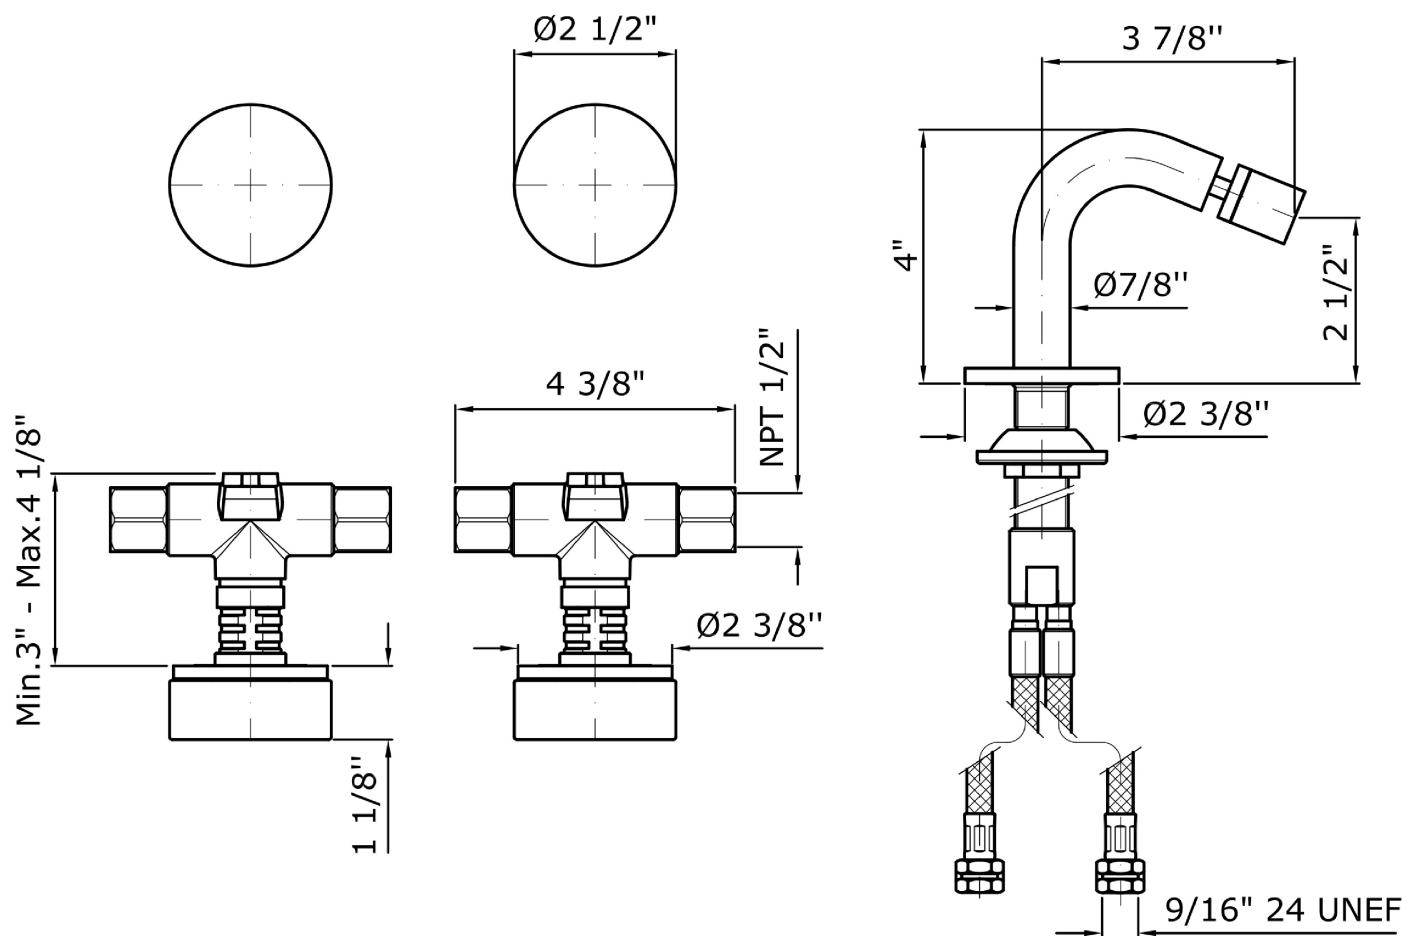

Note / Notes

ISY22

ZIS6751.1880C50 Overall Drawing

Brand ZUCCHETTI

n/a

ISY22

ZIS6751.1880C50Weights and Sizes

Weight (lb)	2,50 (Kg)	5,51 (lb)
Volume test (dc3) - (in3)	11,01 (dc3)	671,87 (in3)
h (mm) - (in)	90,00 (mm)	3,54 (in)
L1 (mm) - (in)	335,00 (mm)	13,19 (in)
L2 (mm) - (in)	365,00 (mm)	14,37 (in)