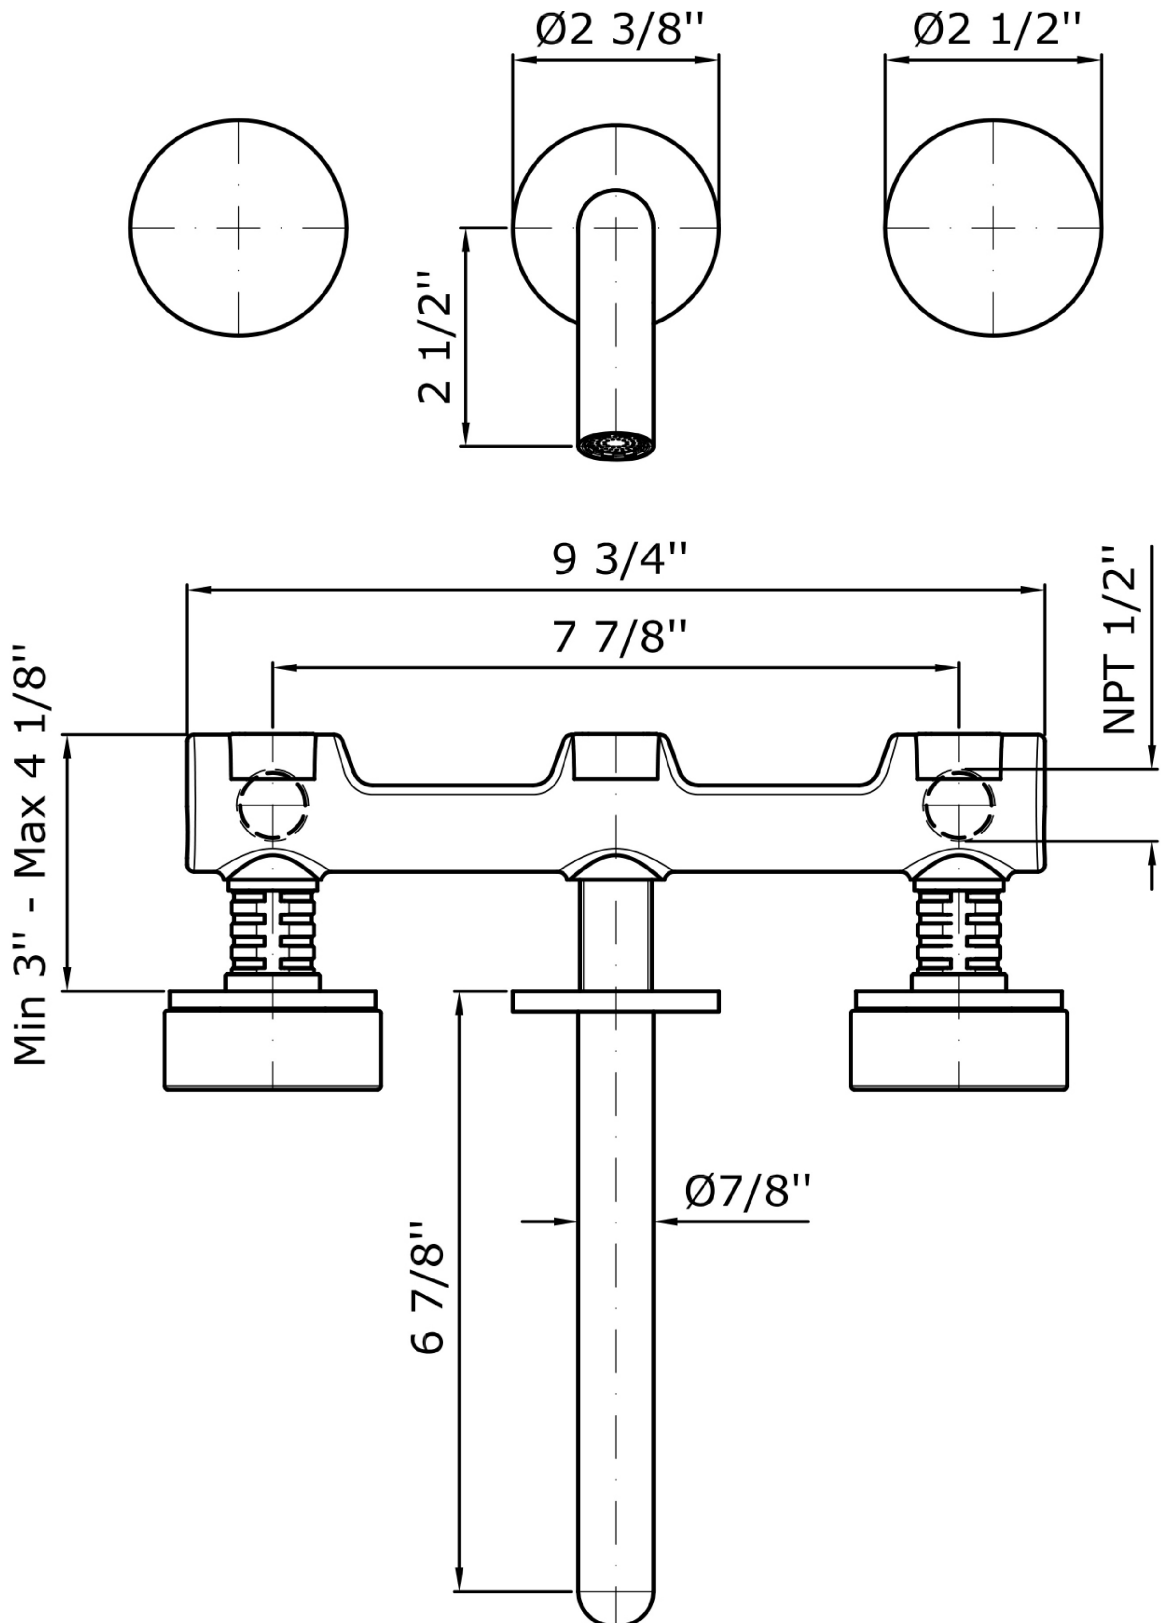

Brand ZUCCHETTI

n/a

ISY22

ZIS6640.1880C50 3 hole built-in basin mixer. Green Aver marble handles.

3 hole built-in basin mixer with aerator. Spout projection 6 7/8".
Green Aver marble handles.
Water flow restricted to 1,2 GPM

R99500.190E

Assembled rough-in part, interaxe 8"

R99504.1880

Rough-in part, not assembled, variable distance.

Brand ZUCCHETTI

n/a

ISY22

ZIS6640.1880C50Finishes

C50

Metal Black

Note / Notes

ISY22

ZIS6640.1880C50 Overall Drawing

Brand ZUCCHETTI

n/a

ISY22

ZIS6640.1880C50Weights and Sizes

Weight (lb)	2,55 (Kg)	5,62 (lb)
Volume test (dc3) - (in3)	11,01 (dc3)	671,87 (in3)
h (mm) - (in)	90,00 (mm)	3,54 (in)
L1 (mm) - (in)	335,00 (mm)	13,19 (in)
L2 (mm) - (in)	365,00 (mm)	14,37 (in)