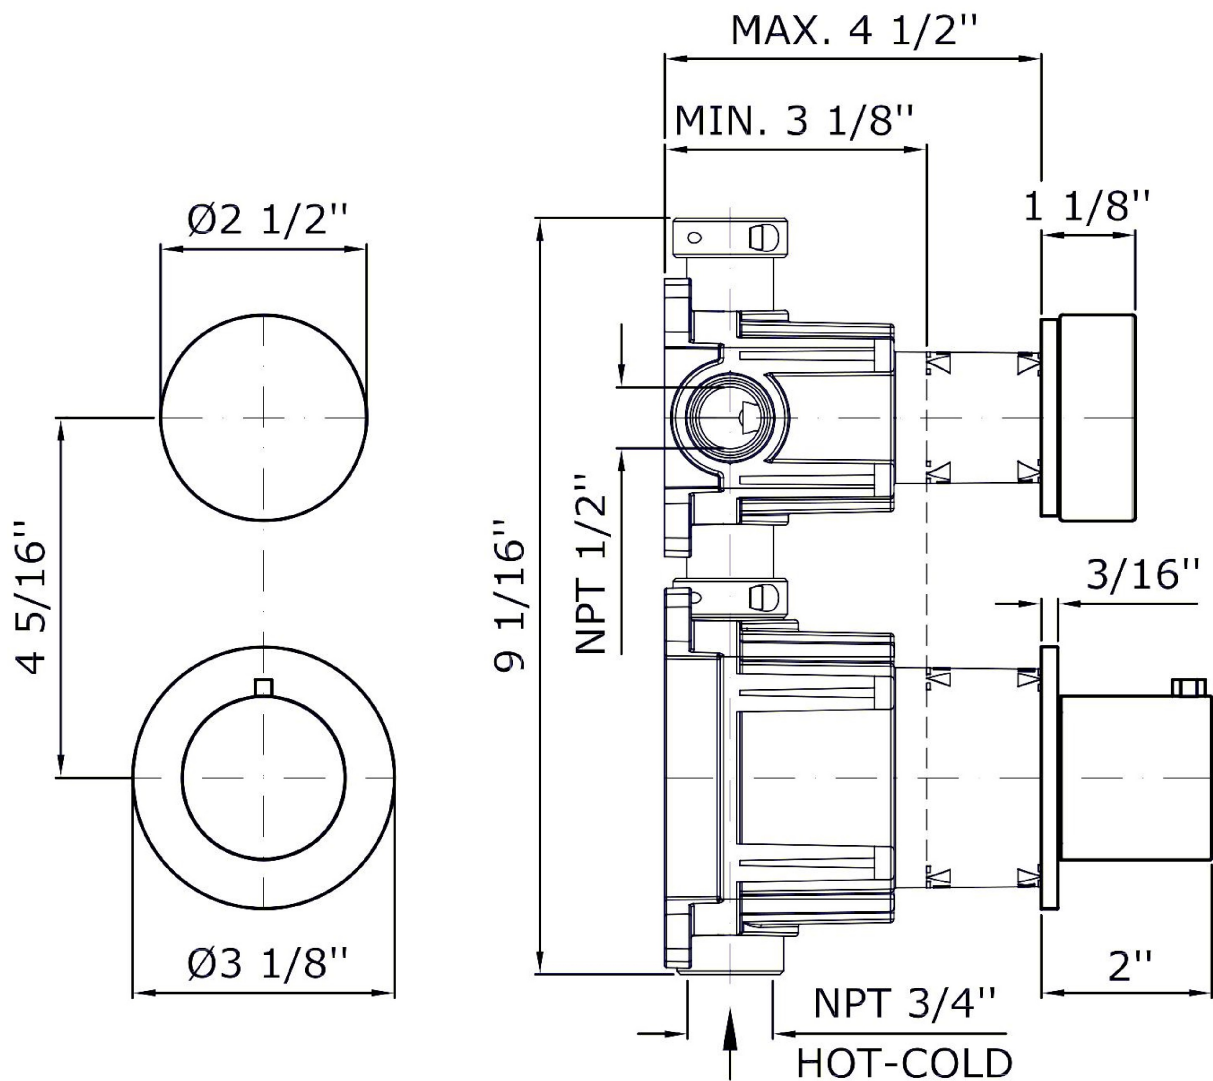

Brand ZUCCHETTI

n/a

ISY22

ZIS5801.1900N6 Built-in thermostatic shower mixer, 1 volume control.

3/4" built-in thermostatic shower mixer with volume control.
Both vertical and horizontal installation possible.
6,1 GPM @ 43,5 PSI

Noir doré marble handle.

R96730.1900

Built in part

Brand ZUCCHETTI

n/a

ISY22

ZIS5801.1900N6 Finishes

N6

Matt black

Note / Notes

ISY22

ZIS5801.1900N6 Overall Drawing

Brand ZUCCHETTI

n/a

ISY22

ZIS5801.1900N6 Weights and Sizes

Weight (lb)	1,80 (Kg)	3,97 (lb)
Volume test (dc3) - (in3)	7,50 (dc3)	457,68 (in3)
h (mm) - (in)	90,00 (mm)	3,54 (in)
L1 (mm) - (in)	250,00 (mm)	9,84 (in)
L2 (mm) - (in)	333,00 (mm)	13,11 (in)