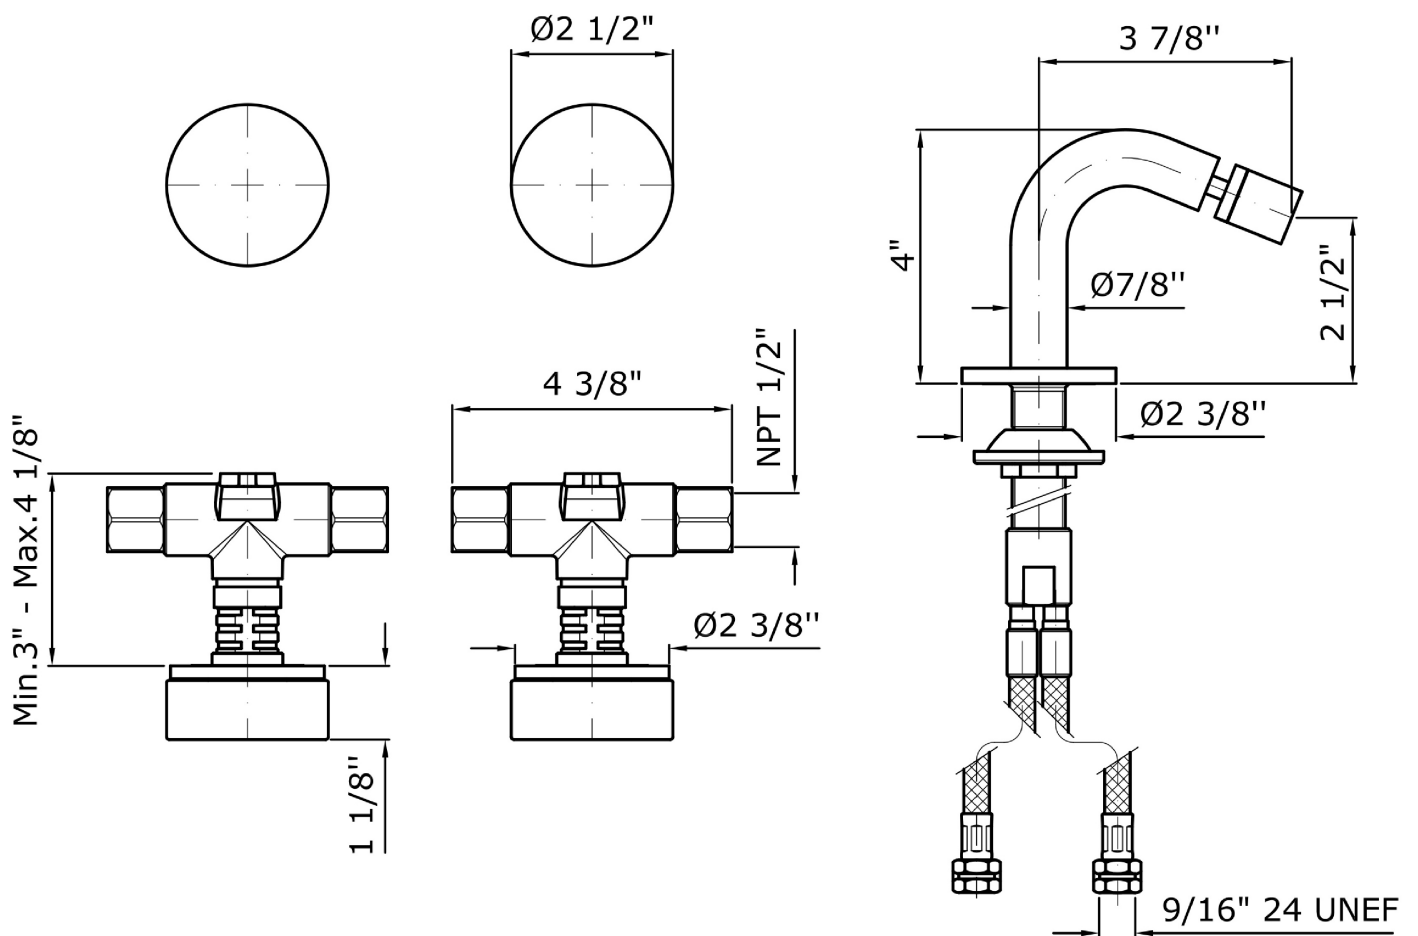

Note / Notes

ISY22

ZIS5751.1880N6 Overall Drawing

Brand ZUCCHETTI

n/a

ISY22

ZIS5751.1880N6 Weights and Sizes

Weight (lb)	2,50 (Kg)	5,51 (lb)
Volume test (dc3) - (in3)	11,01 (dc3)	671,87 (in3)
h (mm) - (in)	90,00 (mm)	3,54 (in)
L1 (mm) - (in)	335,00 (mm)	13,19 (in)
L2 (mm) - (in)	365,00 (mm)	14,37 (in)