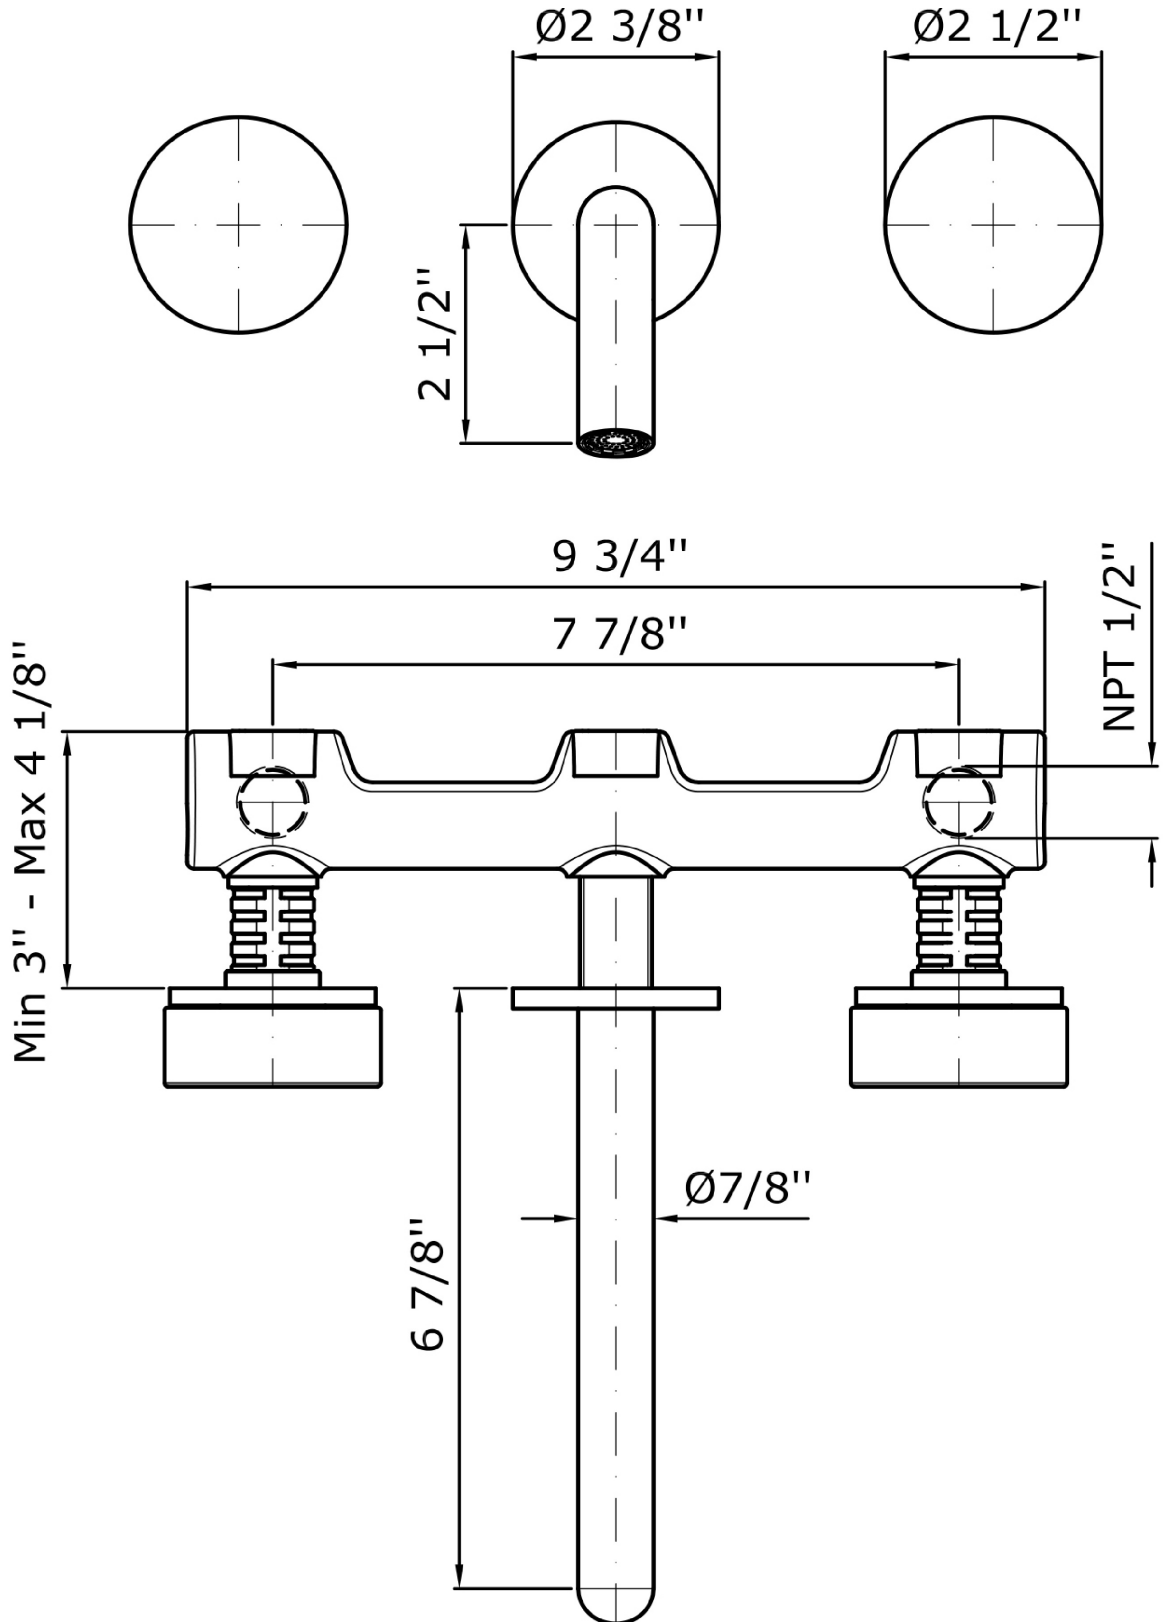

ISY22

ZIS5640.1880N6 Overall Drawing