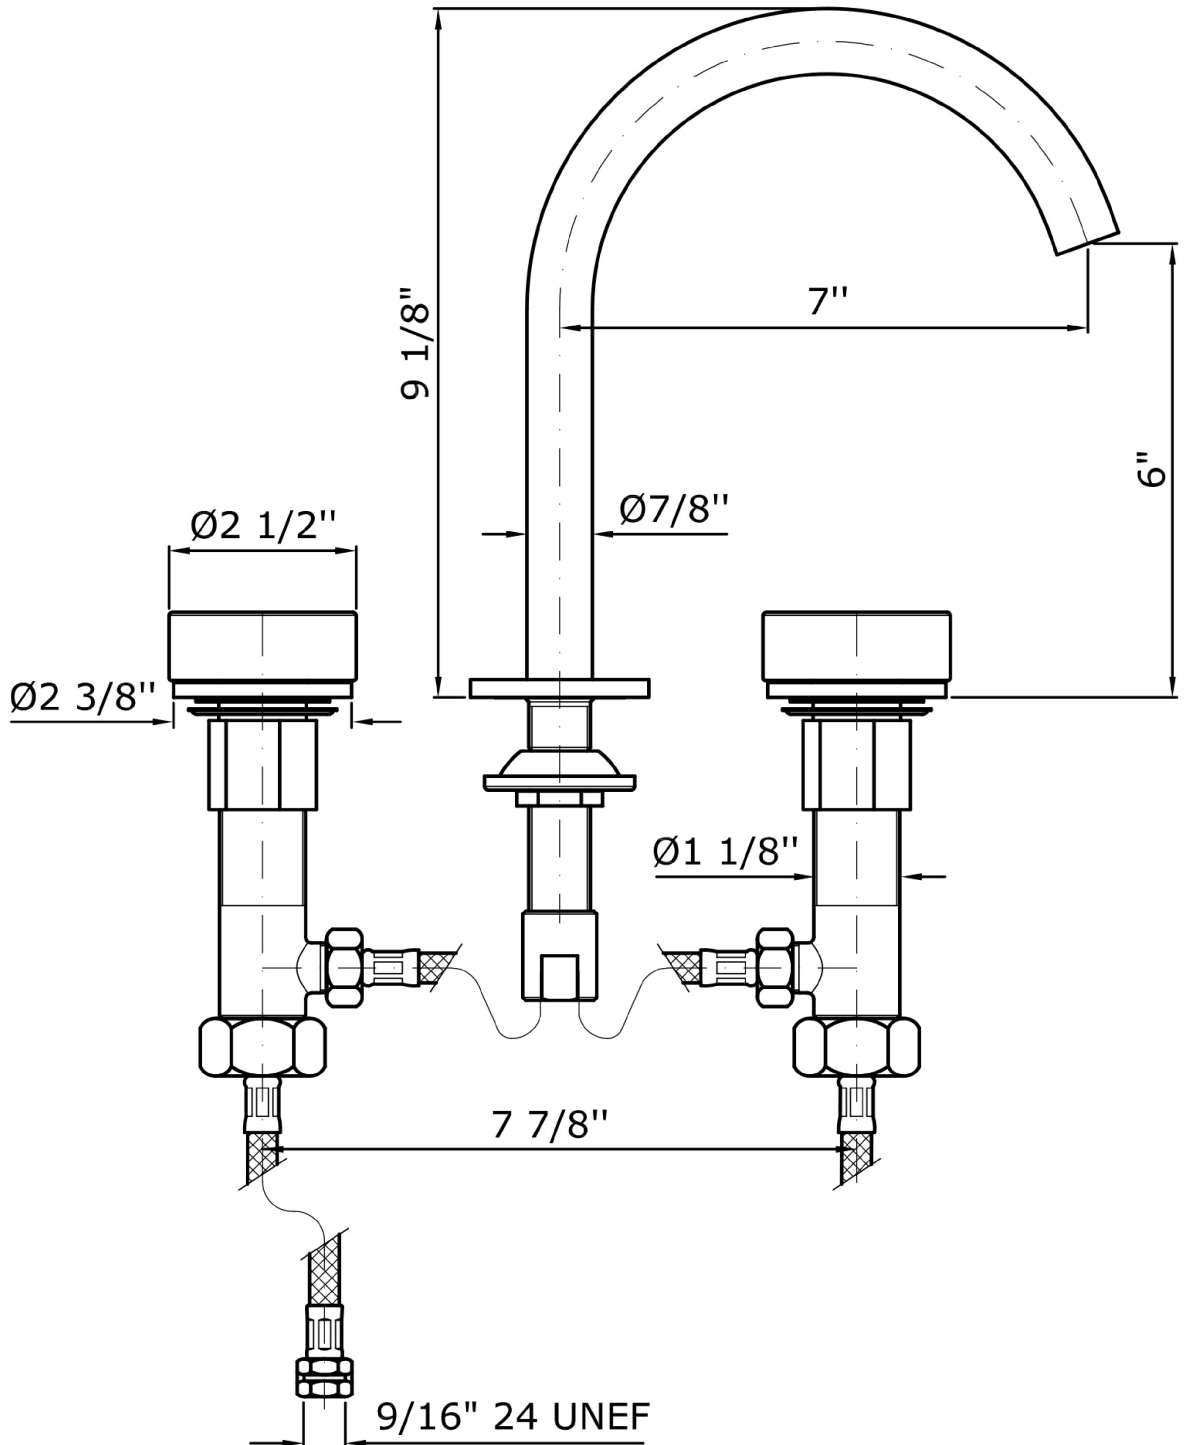

Brand ZUCCHETTI

n/a

ISY22

ZIS5340.1880N6 3 hole basin mixer. Noir doré marble handles.

3 hole basin mixer, aerator, flexible tails, swivel spout or lockable during installation. Without pop-up waste. Spout projection 7".

Noir doré marble handles.

Water flow restricted to: 1,2 GPM

Brand ZUCCHETTI

n/a

ISY22

ZIS5340.1880N6 Finishes

N6

Matt black

Note / Notes

ISY22

ZIS5340.1880N6 Overall Drawing

ISY22

ZIS5340.1880N6 Weights and Sizes

Weight (lb)	1,75 (Kg)	3,86 (lb)
Volume test (dc3) - (in3)	11,01 (dc3)	671,87 (in3)
h (mm) - (in)	90,00 (mm)	3,54 (in)
L1 (mm) - (in)	335,00 (mm)	13,19 (in)
L2 (mm) - (in)	365,00 (mm)	14,37 (in)