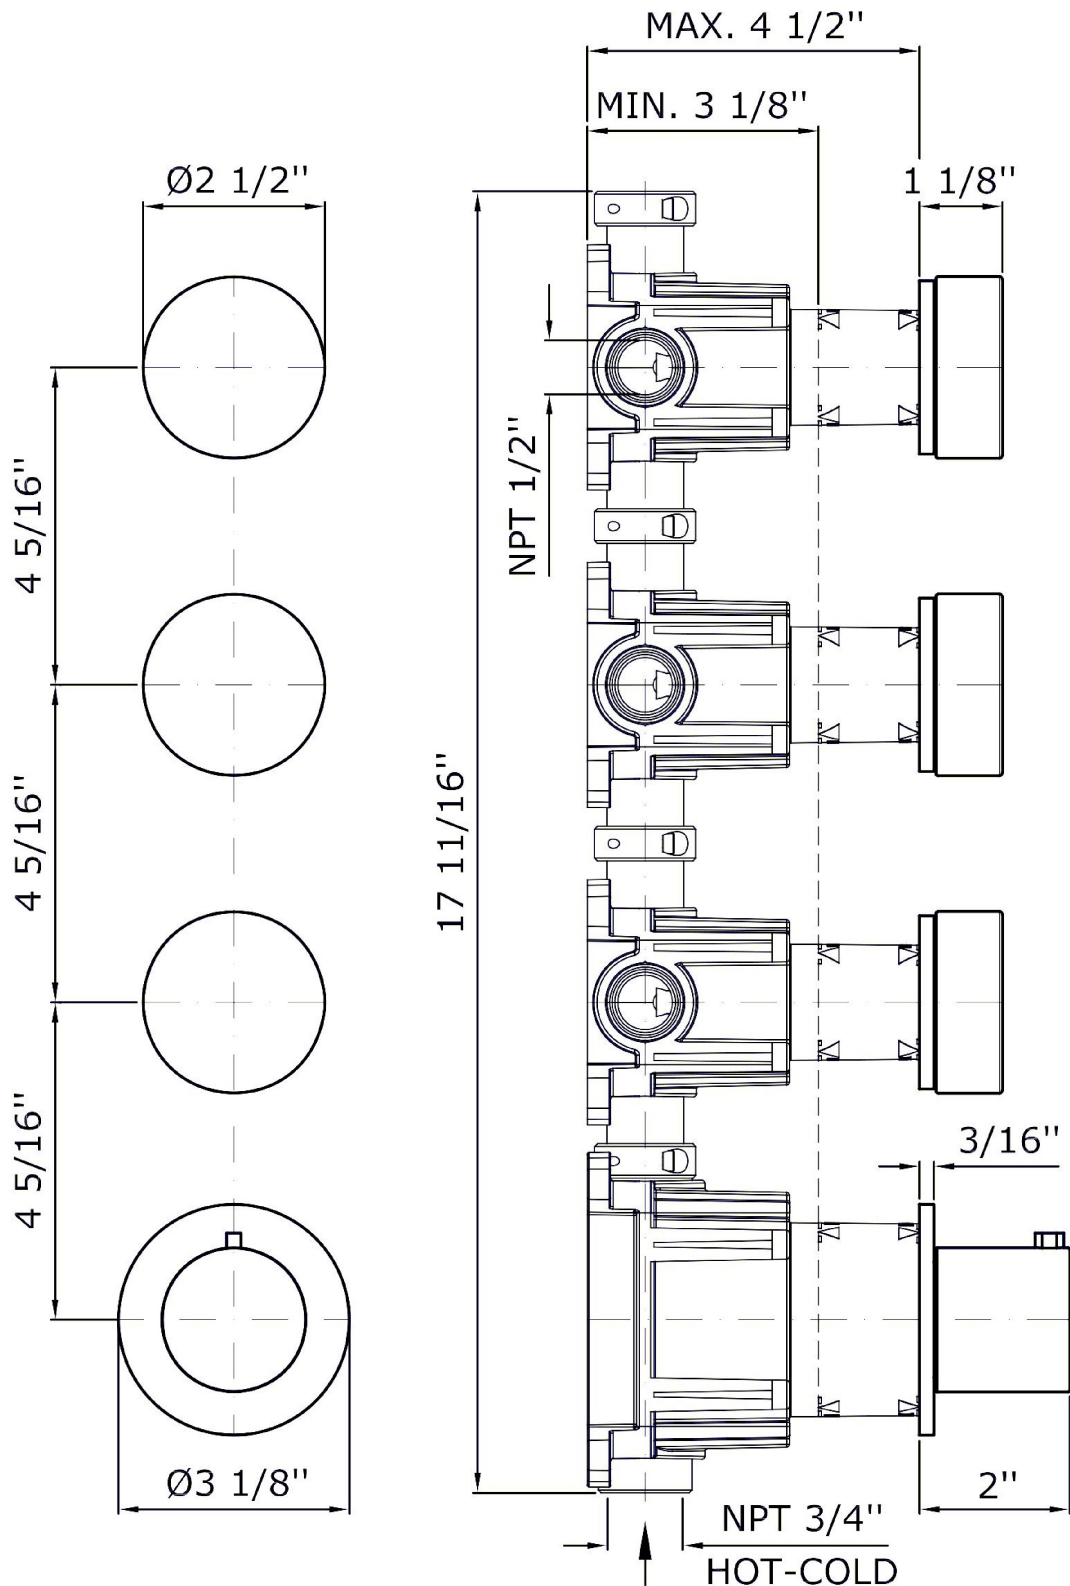

Brand ZUCCHETTI

n/a

ISY22

ZIS4803.1900P91 Built-in thermostatic shower mixer, 3 volume controls.

3/4" built-in thermostatic shower mixer with 3 volume controls.
Both vertical and horizontal installation possible.
7,4 GPM @ 43,5 PSI

Brushed PVD Copper

Note / Notes

ISY22

ZIS4803.1900P91 Overall Drawing

Brand ZUCCHETTI

n/a

ISY22

ZIS4803.1900P91 Weights and Sizes

| | | |
|-------------------------------|---------------|----------------|
| Weight (lb) | 2,00 (Kg) | 4,41 (lb) |
| Volume test (dc3) - (in3) | 11,01 (dc3) | 671,87 (in3) |
| h (mm) - (in) | 90,00 (mm) | 3,54 (in) |
| L1 (mm) - (in) | 335,00 (mm) | 13,19 (in) |
| L2 (mm) - (in) | 365,00 (mm) | 14,37 (in) |