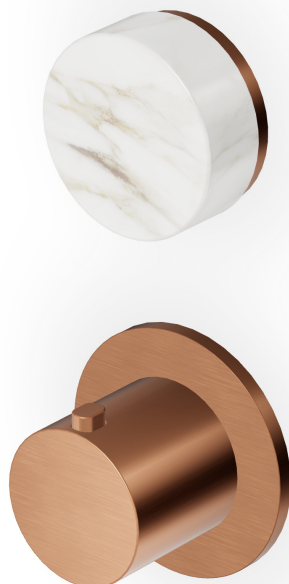

Brand ZUCCHETTI

n/a

ISY22

ZIS4801.1900P91 Built-in thermostatic shower mixer, 1 volume control.

3/4" built-in thermostatic shower mixer with volume control.
Both vertical and horizontal installation possible.
6,1 GPM @ 43,5 PSI

Calacatta gold marble handles.

R96730.1900

Built in part

Brand ZUCCHETTI

n/a

ISY22

ZIS4801.1900P91 Finishes

P91

Brushed PVD Copper

Note / Notes

ISY22

ZIS4801.1900P91 Overall Drawing

ISY22

ZIS4801.1900P91 Weights and Sizes

Weight (lb)	1,80 (Kg)	3,97 (lb)
Volume test (dc3) - (in3)	7,50 (dc3)	457,68 (in3)
h (mm) - (in)	90,00 (mm)	3,54 (in)
L1 (mm) - (in)	250,00 (mm)	9,84 (in)
L2 (mm) - (in)	333,00 (mm)	13,11 (in)