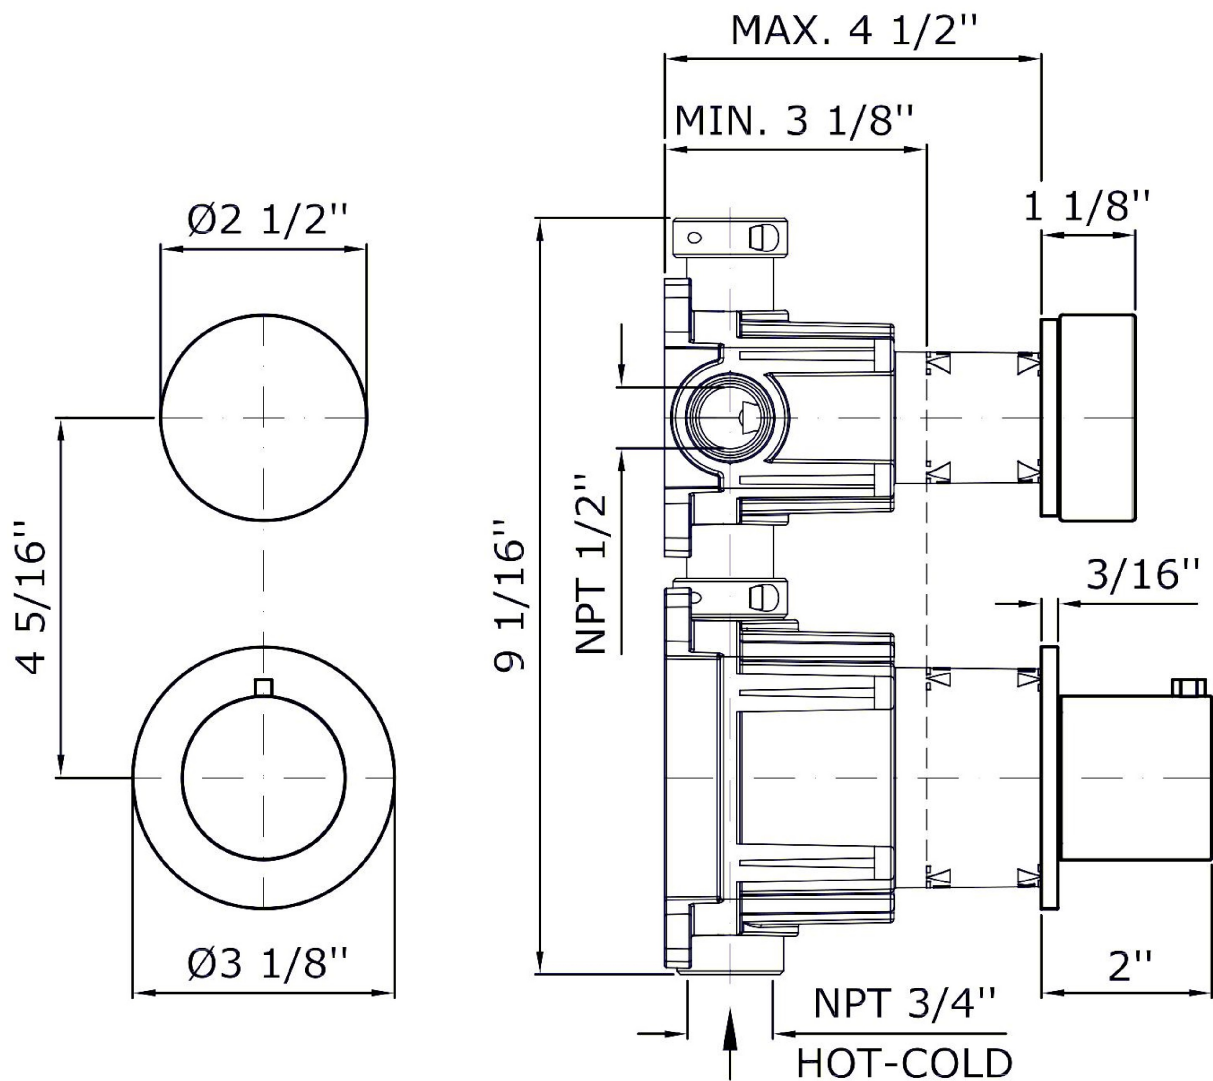

Brand ZUCCHETTI

n/a

ISY22

ZIS4801.1900P91 Built-in thermostatic shower mixer, 1 volume control.

3/4" built-in thermostatic shower mixer with volume control.
Both vertical and horizontal installation possible.
6,1 GPM @ 43,5 PSI

Brushed PVD Copper

Note / Notes

ISY22

ZIS4801.1900P91 Overall Drawing

ISY22

ZIS4801.1900P91 Weights and Sizes

Weight (lb)	1,80 (Kg)	3,97 (lb)
Volume test (dc3) - (in3)	7,50 (dc3)	457,68 (in3)
h (mm) - (in)	90,00 (mm)	3,54 (in)
L1 (mm) - (in)	250,00 (mm)	9,84 (in)
L2 (mm) - (in)	333,00 (mm)	13,11 (in)