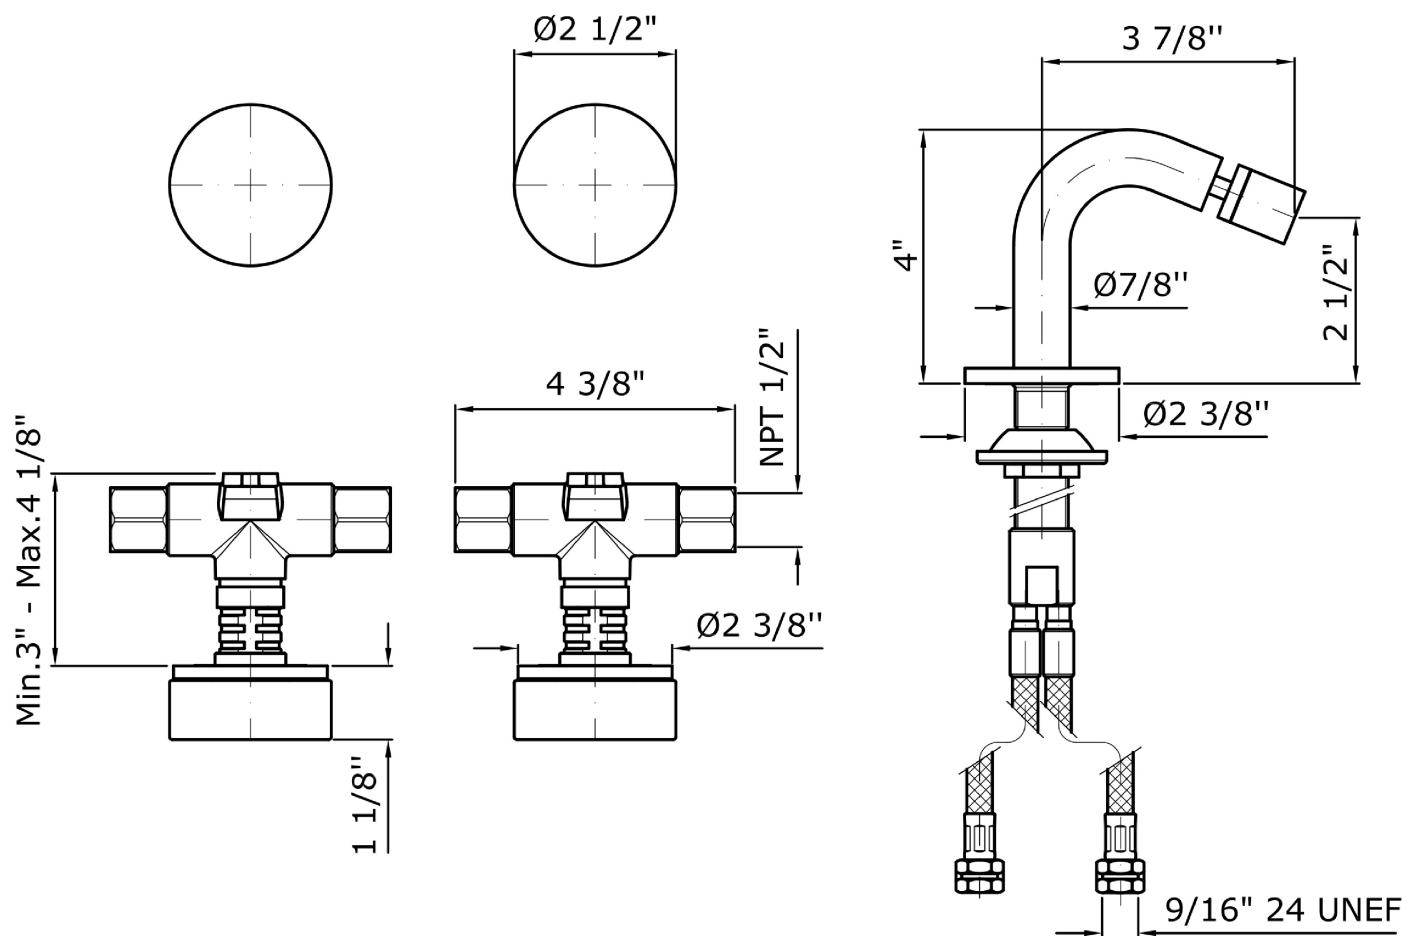

Note / Notes

ISY22

ZIS4751.1880P91 Overall Drawing

Brand ZUCCHETTI

n/a

ISY22

ZIS4751.1880P91 Weights and Sizes

Weight (lb)	2,50 (Kg)	5,51 (lb)
Volume test (dc3) - (in3)	11,01 (dc3)	671,87 (in3)
h (mm) - (in)	90,00 (mm)	3,54 (in)
L1 (mm) - (in)	335,00 (mm)	13,19 (in)
L2 (mm) - (in)	365,00 (mm)	14,37 (in)