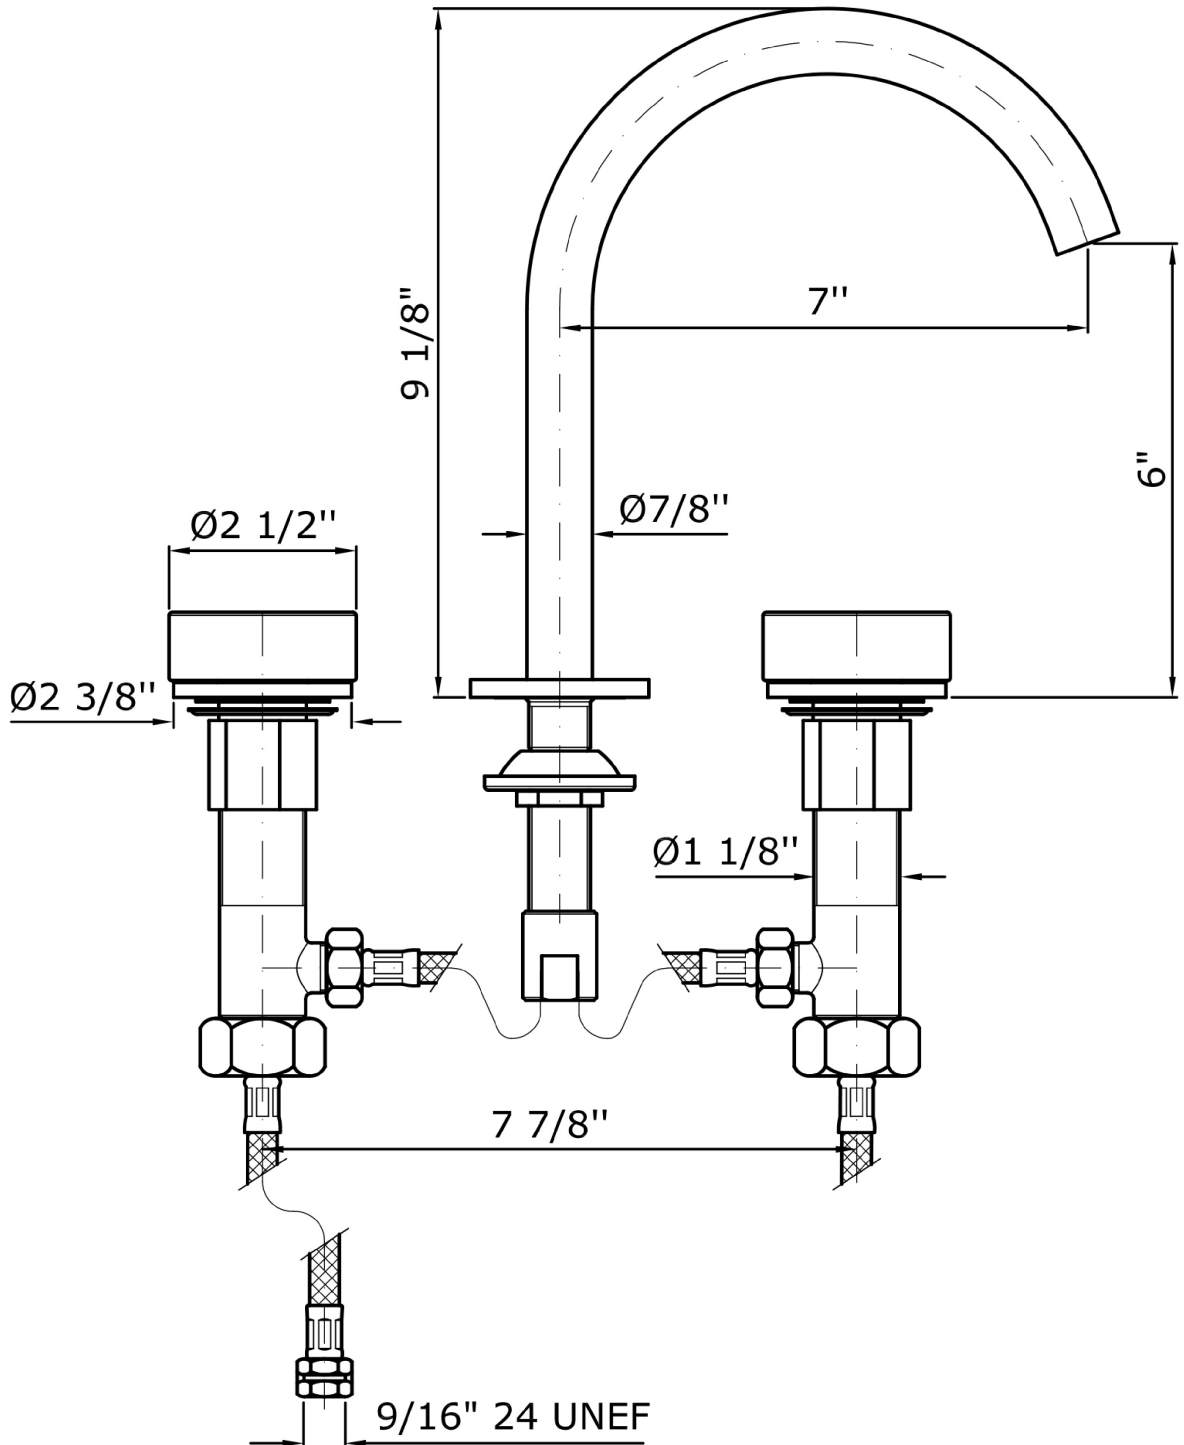

Brand ZUCCHETTI

n/a

ISY22

ZIS4340.195EP91 3 hole basin mixer.

3 hole basin mixer, aerator, flexible hoses, swivel spout or lockable during installation. Without pop-up waste.
Spout projection 7".
Calacatta gold marble handles.
Water flow restricted to: 1,2 GPM

Brand ZUCCHETTI

n/a

ISY22

ZIS4340.195EP91Finishes

P91

Brushed PVD Copper

Note / Notes

ISY22

ZIS4340.195EP910 Overall Drawing

Brand ZUCCHETTI

n/a

ISY22

ZIS4340.195EP91Weights and Sizes

Weight (lb)	1,75 (Kg)	3,86 (lb)
Volume test (dc3) - (in3)	11,01 (dc3)	671,87 (in3)
h (mm) - (in)	90,00 (mm)	3,54 (in)
L1 (mm) - (in)	335,00 (mm)	13,19 (in)
L2 (mm) - (in)	365,00 (mm)	14,37 (in)