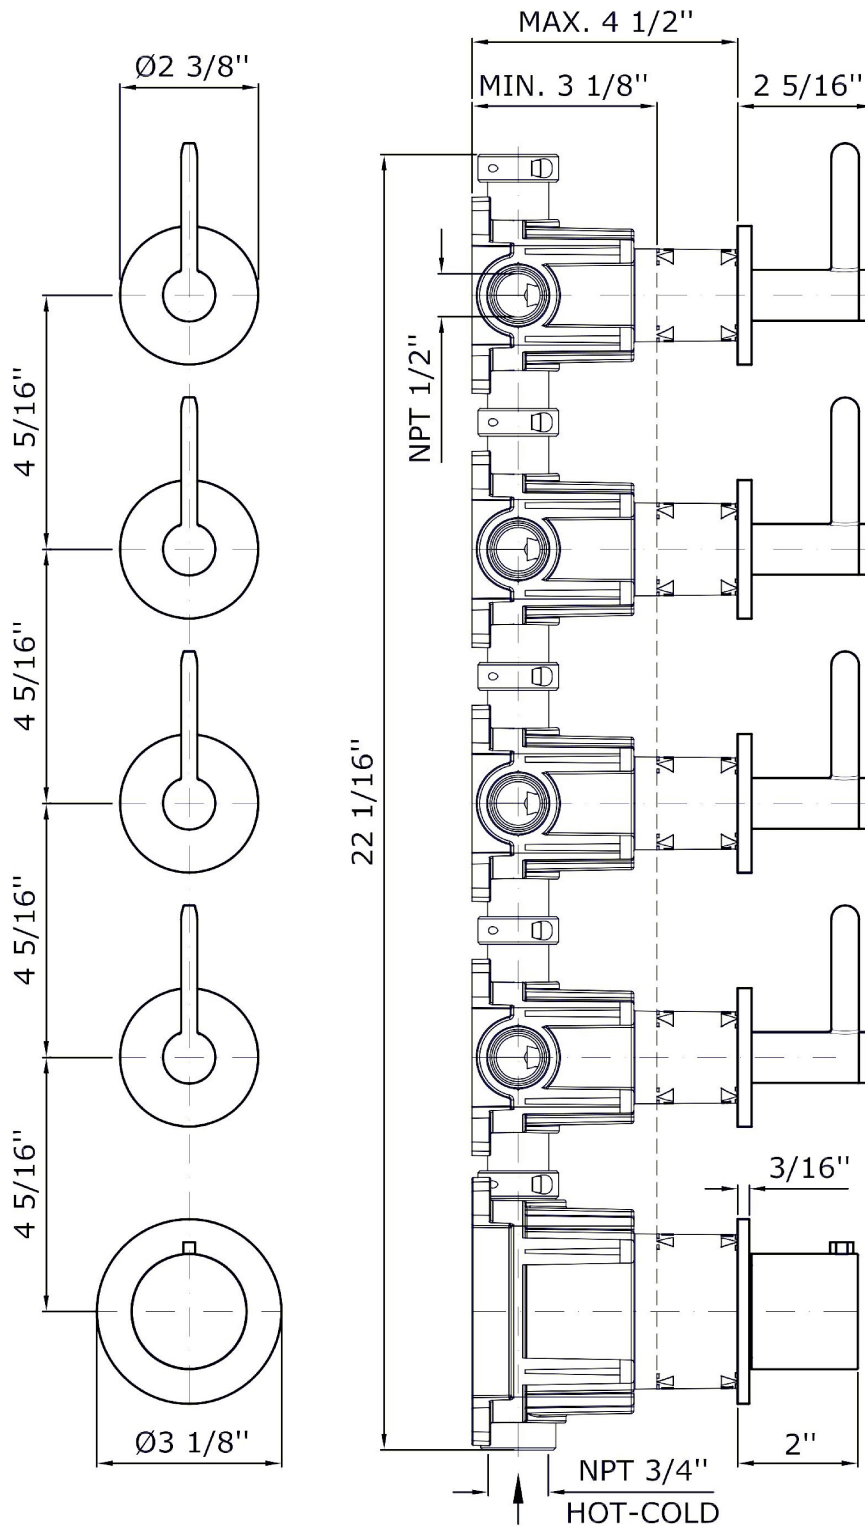

Brand ZUCCHETTI

n/a

ISY22

ZIS3804.1900

Built-in thermostatic shower mixer, 4 volume controls.

3/4" built-in thermostatic shower mixer with 4 volume controls.
Both vertical and horizontal installation possible.
7,4 GPM @ 43,5 PSI

ZIS3804.1900 Overall Drawing

Brand ZUCCHETTI

n/a

ISY22

ZIS3804.1900 Weights and Sizes

Weight (lb)	2,00 (Kg)	4,41 (lb)
Volume test (dc3) - (in3)	11,01 (dc3)	671,87 (in3)
h (mm) - (in)	90,00 (mm)	3,54 (in)
L1 (mm) - (in)	335,00 (mm)	13,19 (in)
L2 (mm) - (in)	365,00 (mm)	14,37 (in)