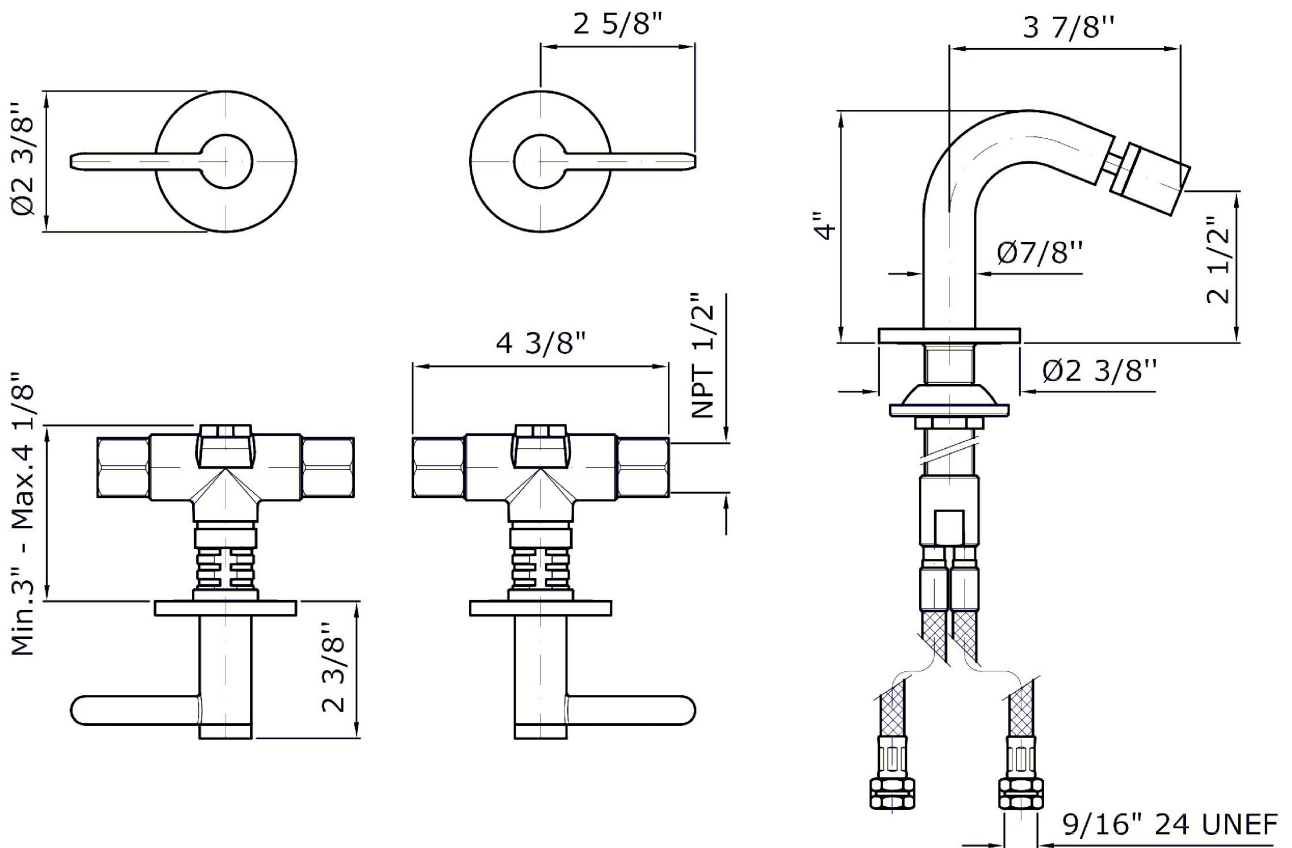

ISY22

ZIS3751.1880 Overall Drawing