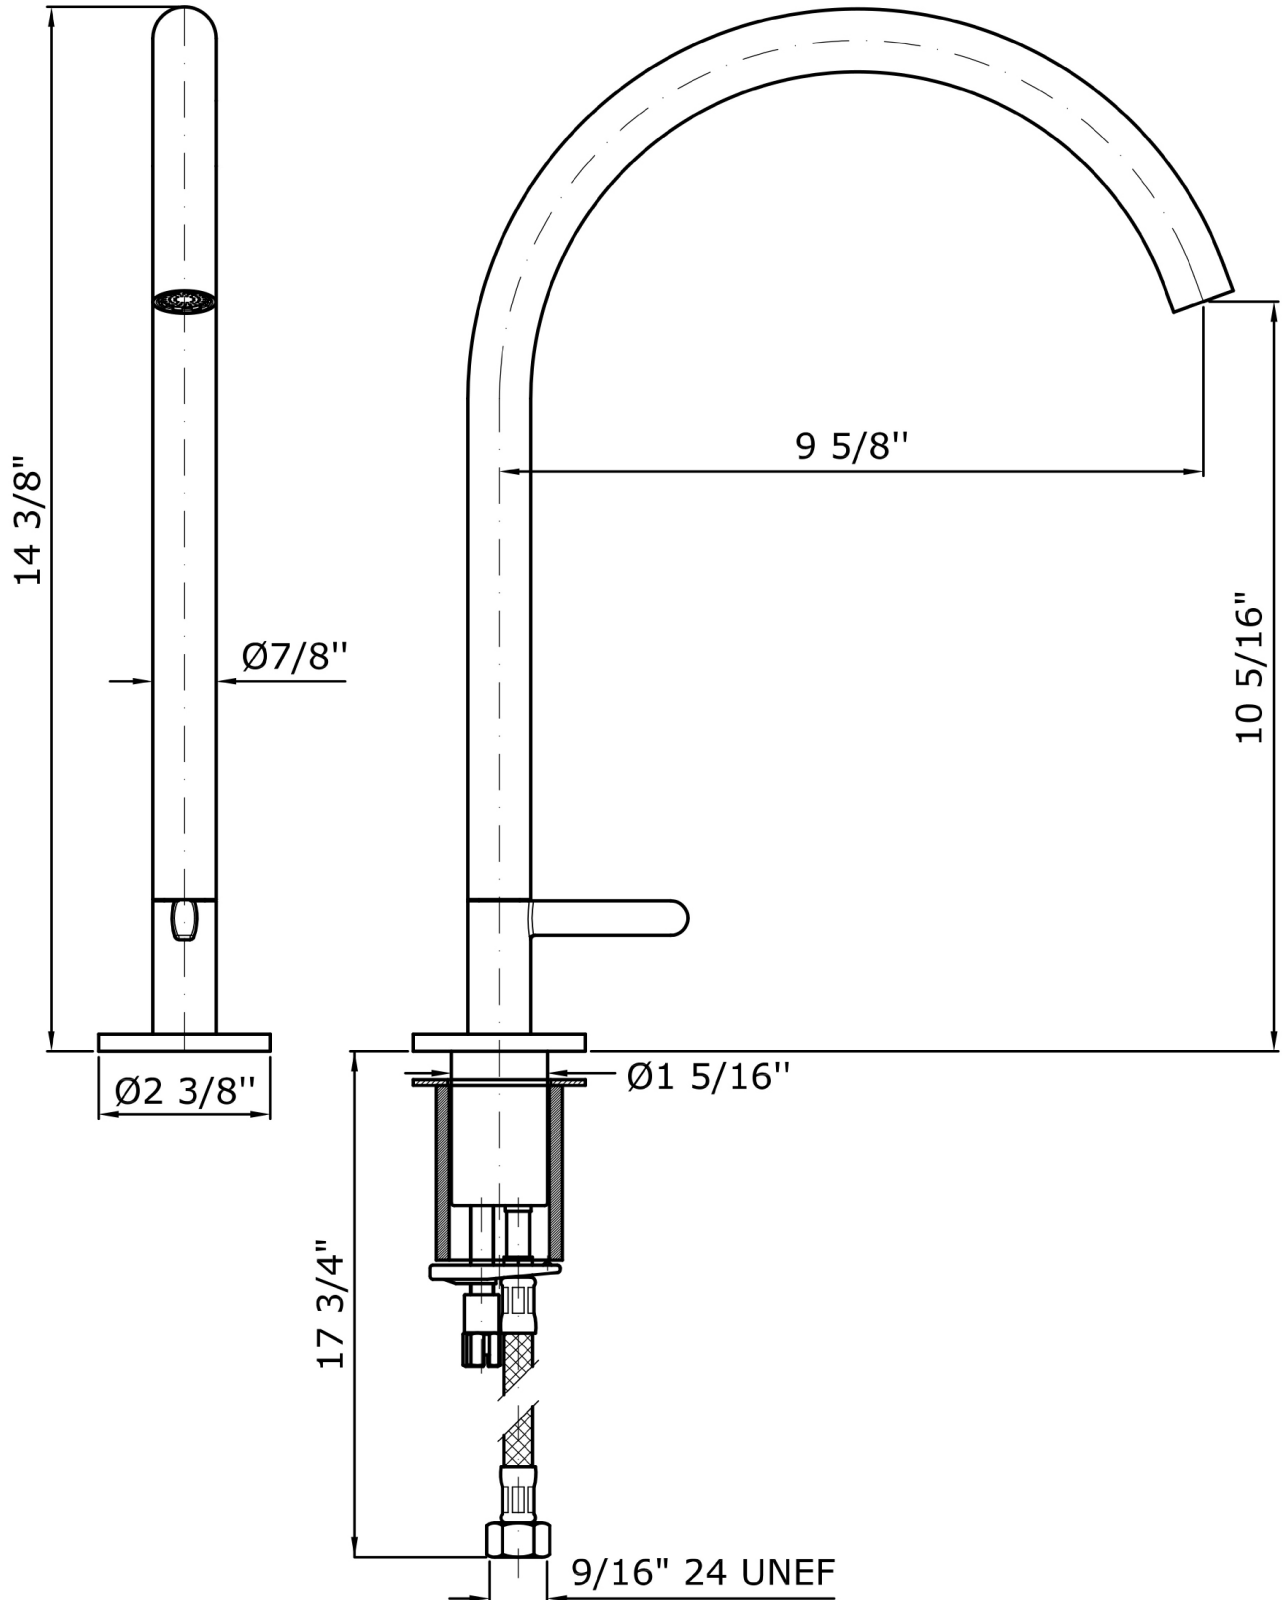

C51V5

Note / Notes

ISY22

ZIS2813.1880 Overall Drawing

Brand ZUCCHETTI

n/a

ISY22

ZIS2813.1880 Weights and Sizes

Weight (lb)	1,70 (Kg)	3,75 (lb)
Volume test (dc3) - (in3)	7,43 (dc3)	453,41 (in3)
h (mm) - (in)	90,00 (mm)	3,54 (in)
L1 (mm) - (in)	250,00 (mm)	9,84 (in)
L2 (mm) - (in)	333,00 (mm)	13,11 (in)