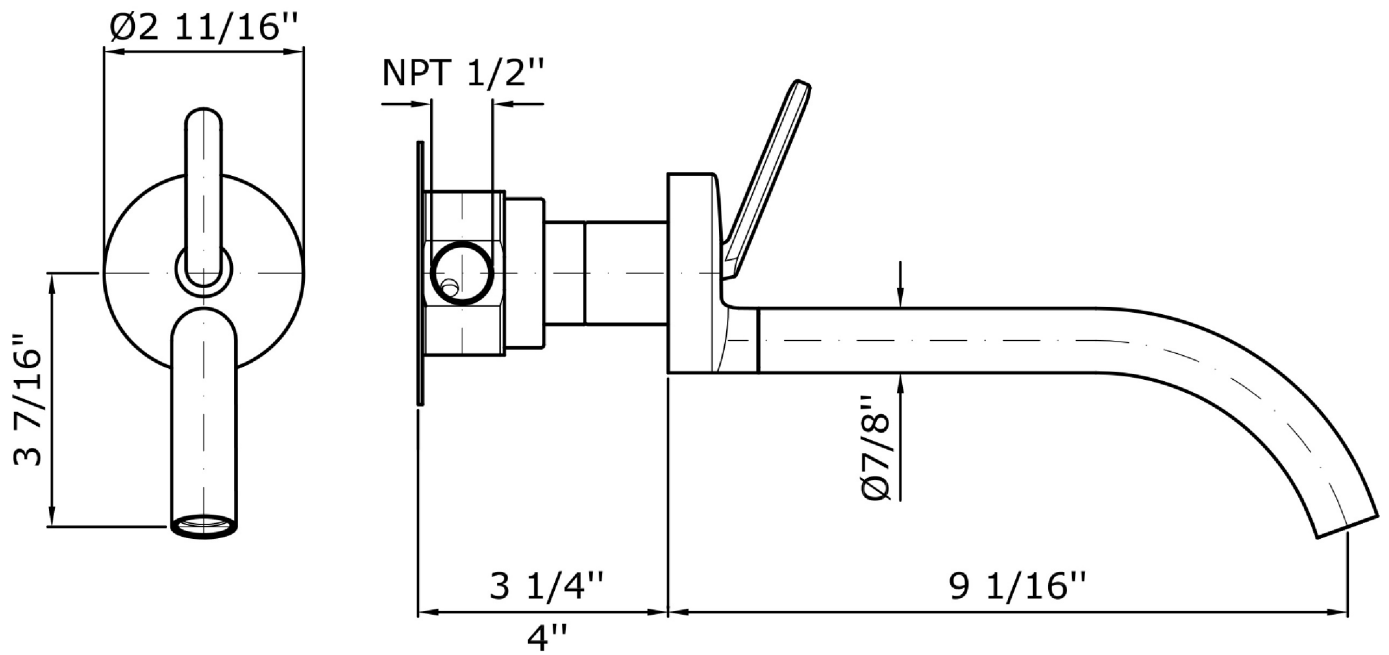

Note / Notes

ISY22

ZIS1734.190E Overall Drawing

Brand ZUCCHETTI

n/a

ISY22

ZIS1734.190E Weights and Sizes

Weight (lb)	1,40 (Kg)	3,09 (lb)
Volume test (dc3) - (in3)	4,05 (dc3)	247,15 (in3)
h (mm) - (in)	70,00 (mm)	2,76 (in)
L1 (mm) - (in)	150,00 (mm)	5,91 (in)
L2 (mm) - (in)	385,00 (mm)	15,16 (in)