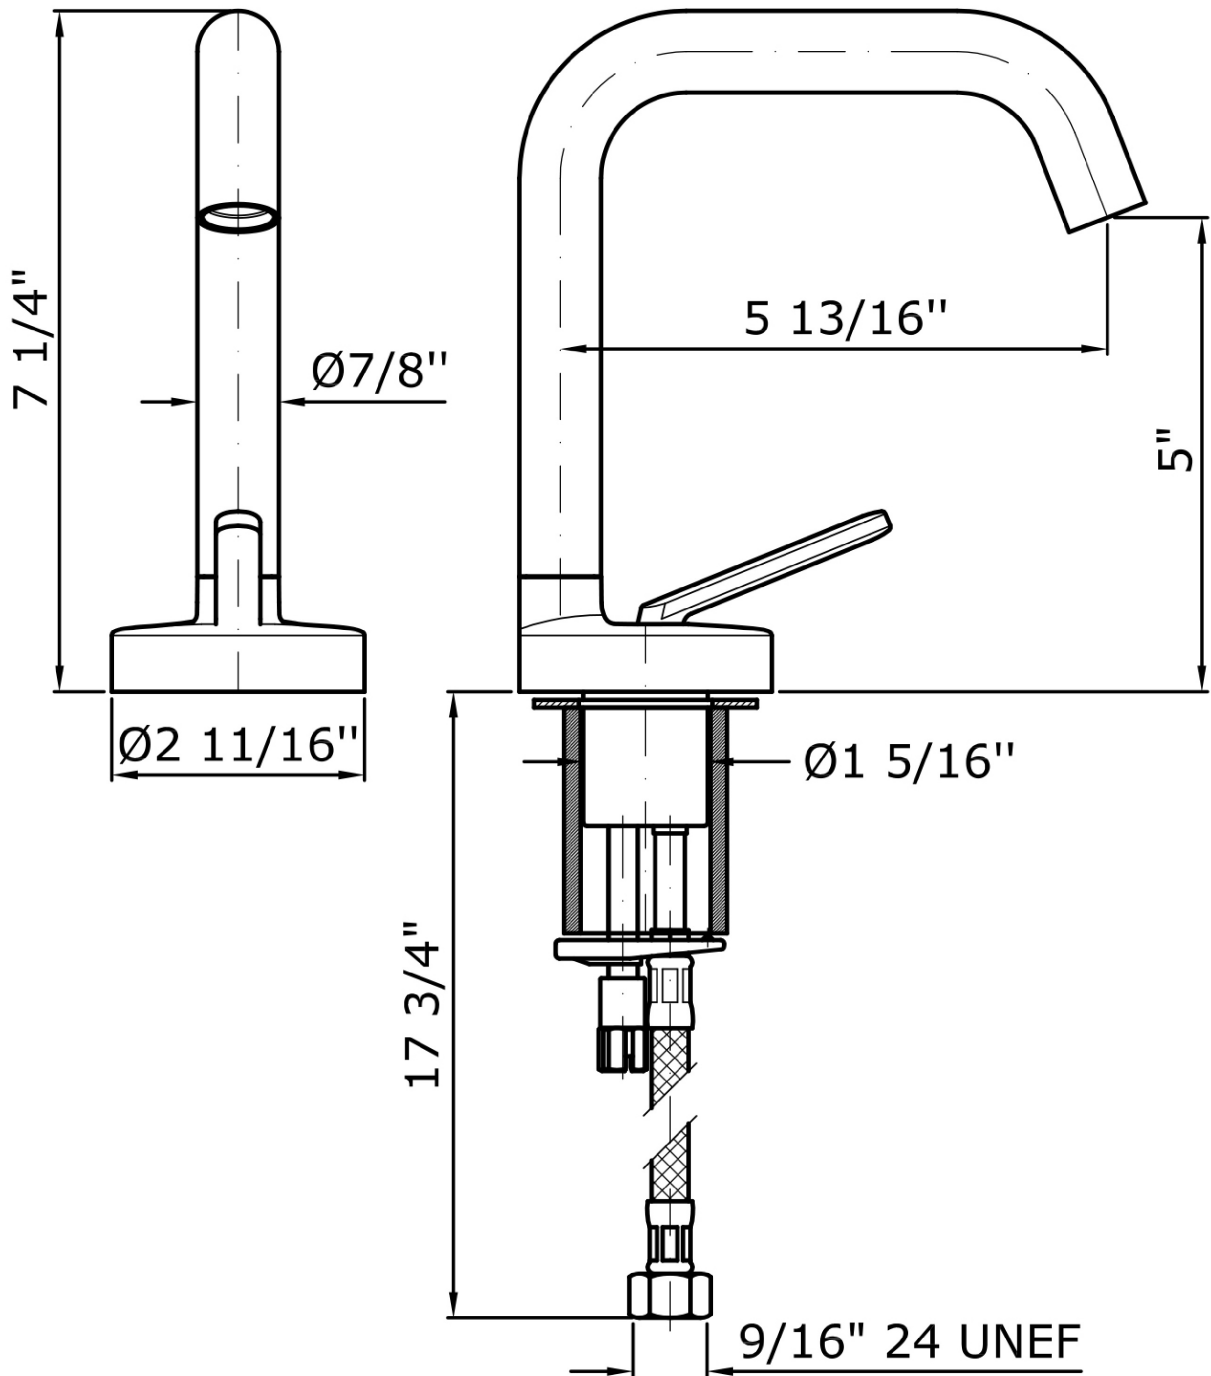

P31

Brushed PVD Copper

P91

Note / Notes

ISY22

ZIS1400.195E Overall Drawing

Brand ZUCCHETTI

n/a

ISY22

ZIS1400.195E Weights and Sizes

Weight (lb)	1,70 (Kg)	3,75 (lb)
Volume test (dc3) - (in3)	7,43 (dc3)	453,41 (in3)
h (mm) - (in)	90,00 (mm)	3,54 (in)
L1 (mm) - (in)	250,00 (mm)	9,84 (in)
L2 (mm) - (in)	333,00 (mm)	13,11 (in)