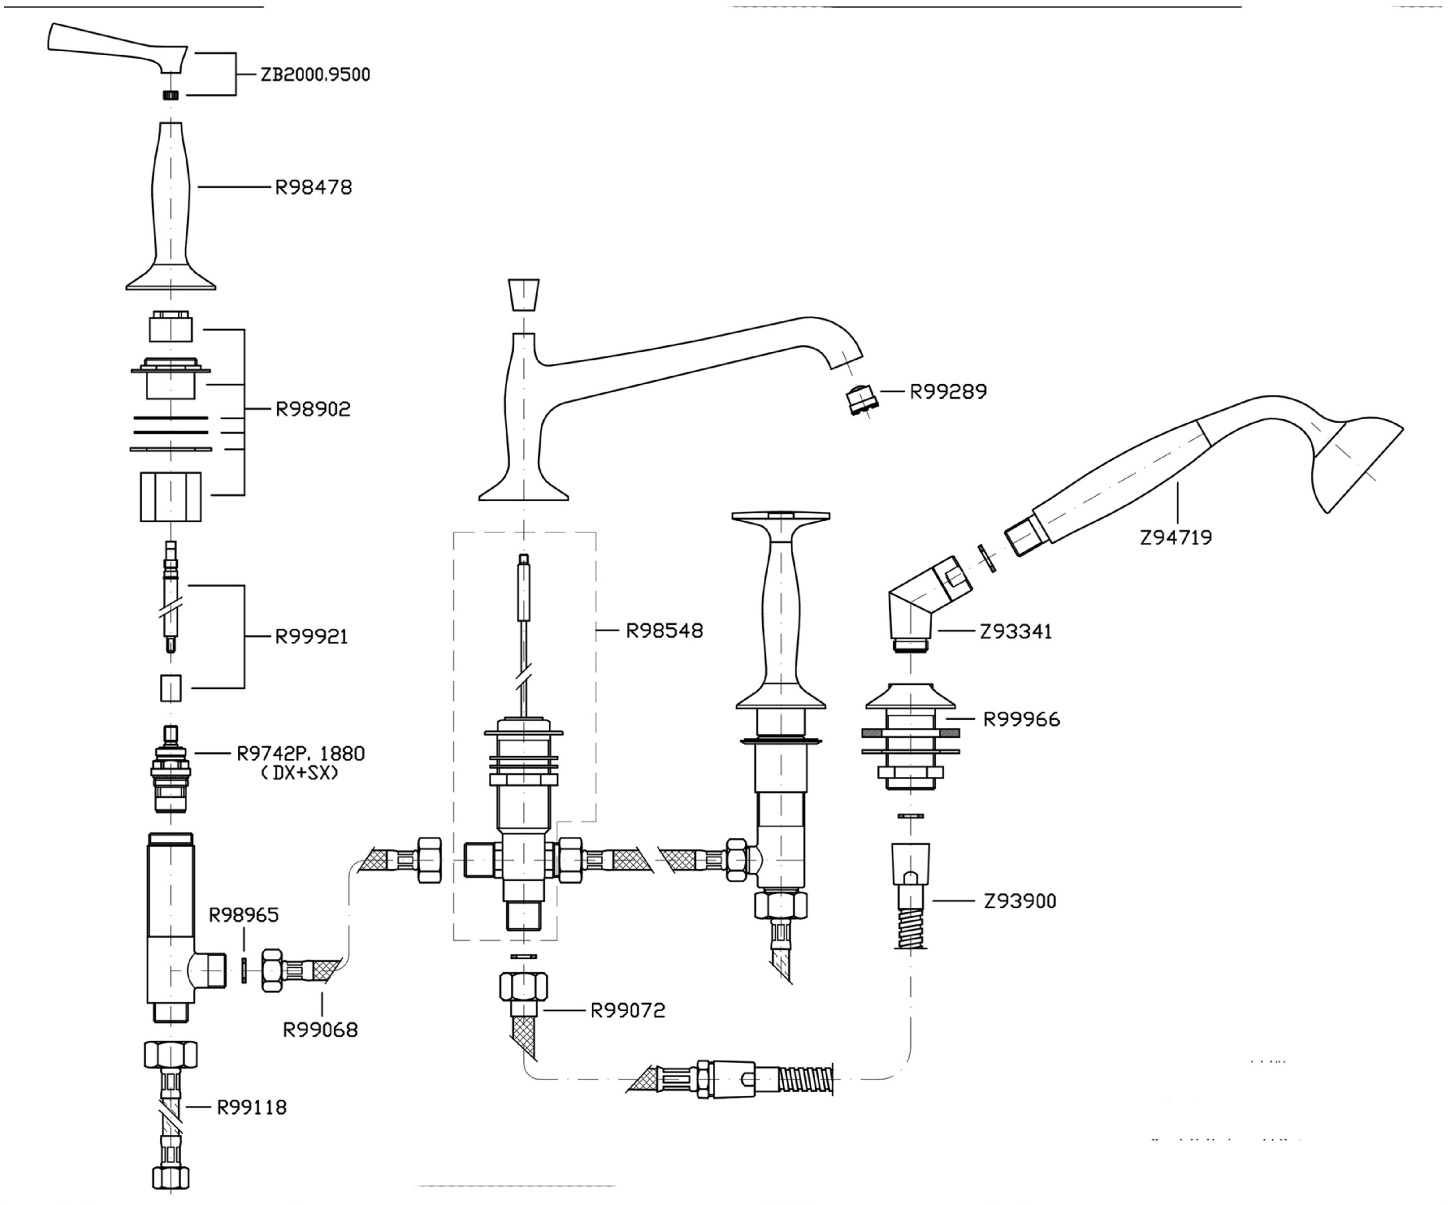

BELLAGIO

ZB2441.1950 Exploded