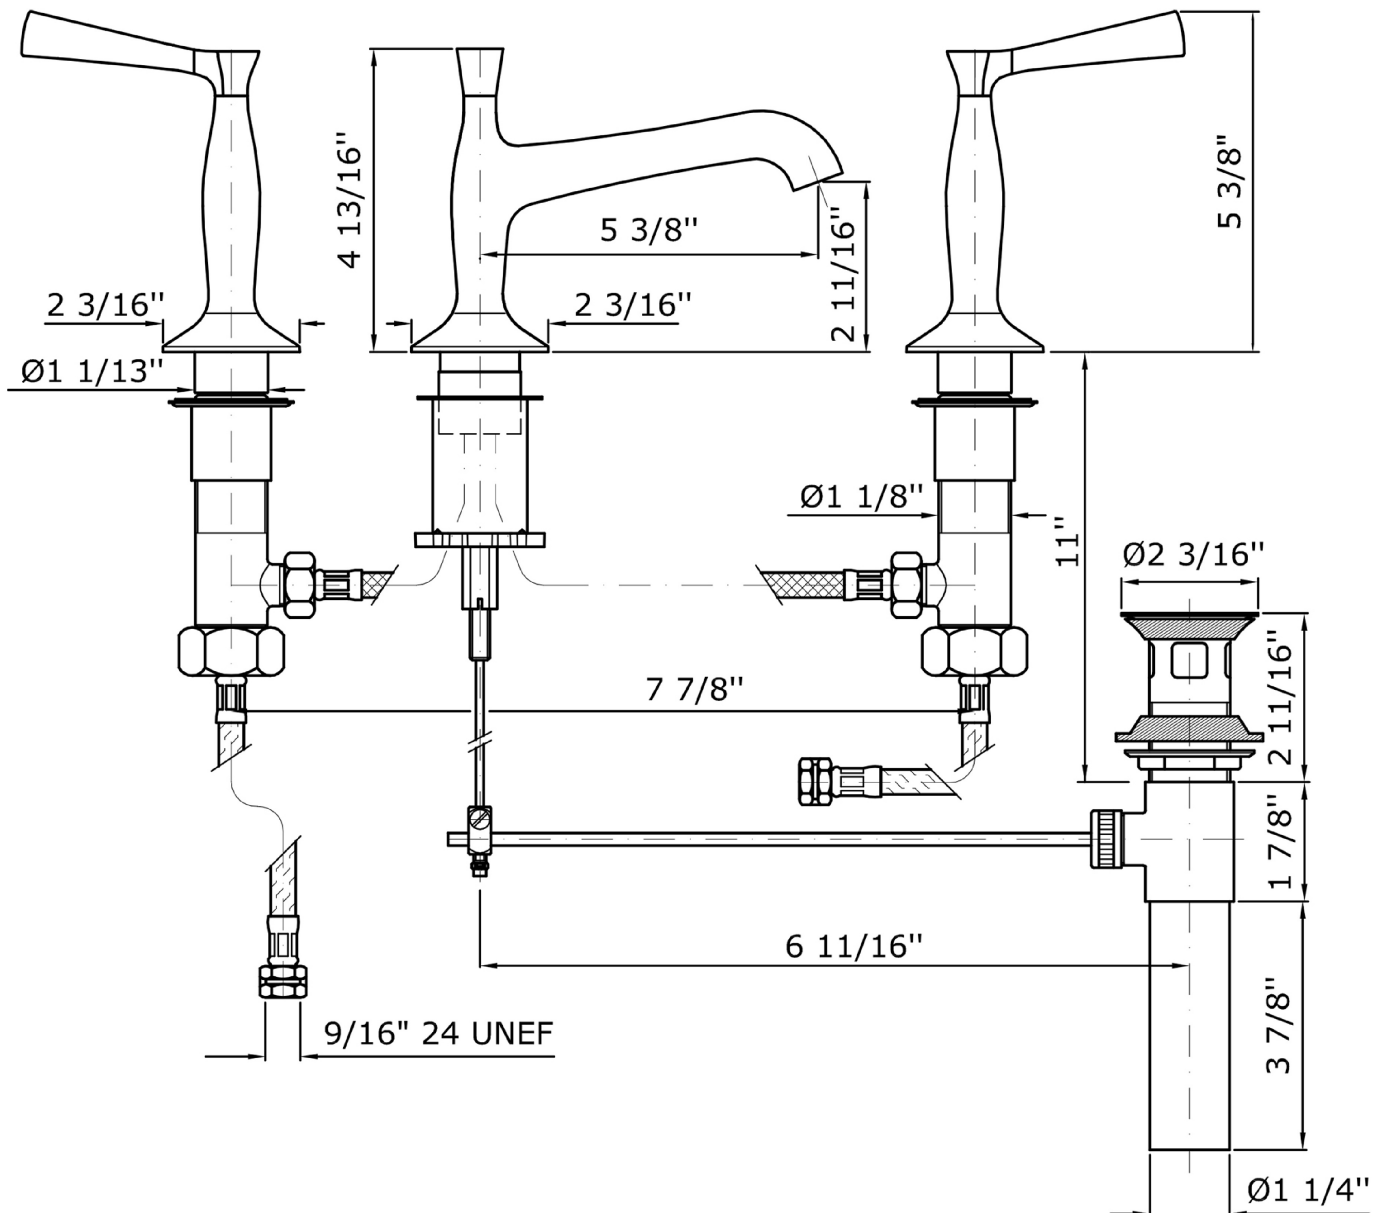

## BELLAGIO

ZB2425.195E Overall Drawing

Brand ZUCCHETTI

n/a

## BELLAGIO

ZB2425.195E Weights and Sizes

Weight ( lb )	4,39 ( Kg )	9,69 ( lb )
Volume test ( dc3 ) - ( in3 )	11,01 ( dc3 )	671,87 ( in3 )
h ( mm ) - ( in )	90,00 ( mm )	3,54 ( in )
L1 ( mm ) - ( in )	335,00 ( mm )	13,19 ( in )
L2 ( mm ) - ( in )	365,00 ( mm )	14,37 ( in )