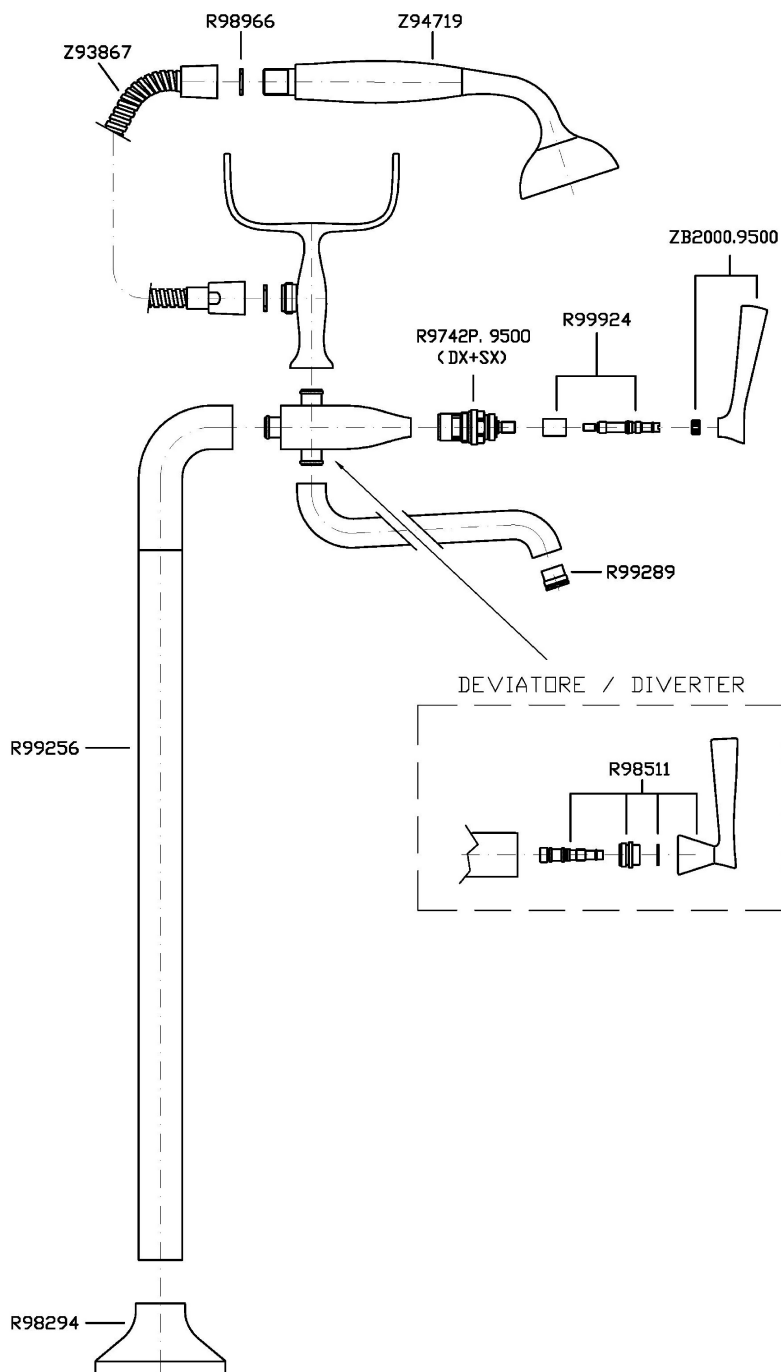

Marchio / Brand ZUCCHETTI

Classe / Class WW

BELLAGIO

ZB2247

Free-standing vasca. / Free standing bath-tub mixer.

Free-standing vasca con deviatore, doccetta, flessibile da 1500 mm.

Free standing bath-tub mixer with shower set and pillars.

 P31
Brushed PVD British gold / Brushed
PVD British gold

BELLAGIO

ZB2247

Disegno Complessivo / Overall Drawing

Note / Notes

BELLAGIO

ZB2247

Esplosi / Exploded

BELLAGIO

ZB2247

Portate / Flowrates (lt/min)

PRESSIONE PRESSURE	1 BAR	2 BAR	3 BAR	4 BAR	5 BAR
P1 DOCCETTA HANDSHOWER	6,8	10,3	13,4	16	18,5
P2 2 RUBINETTO APERTI 2 TAPS OPENED	17,1	24,3	30,2	35,2	39,5
P3					
P4					
P5					

BELLAGIO

ZB2247

Pesi e Misure / Weights and Sizes

Peso (Kg) Weight (lb)	12,21 (Kg)	26,92 (lb)
Volume test (dc3) - (in3)	87,01 (dc3)	5309,67 (in3)
h (mm) - (in)	250,00 (mm)	9,84 (in)
L1 (mm) - (in)	400,00 (mm)	15,75 (in)
L2 (mm) - (in)	850,00 (mm)	33,46 (in)