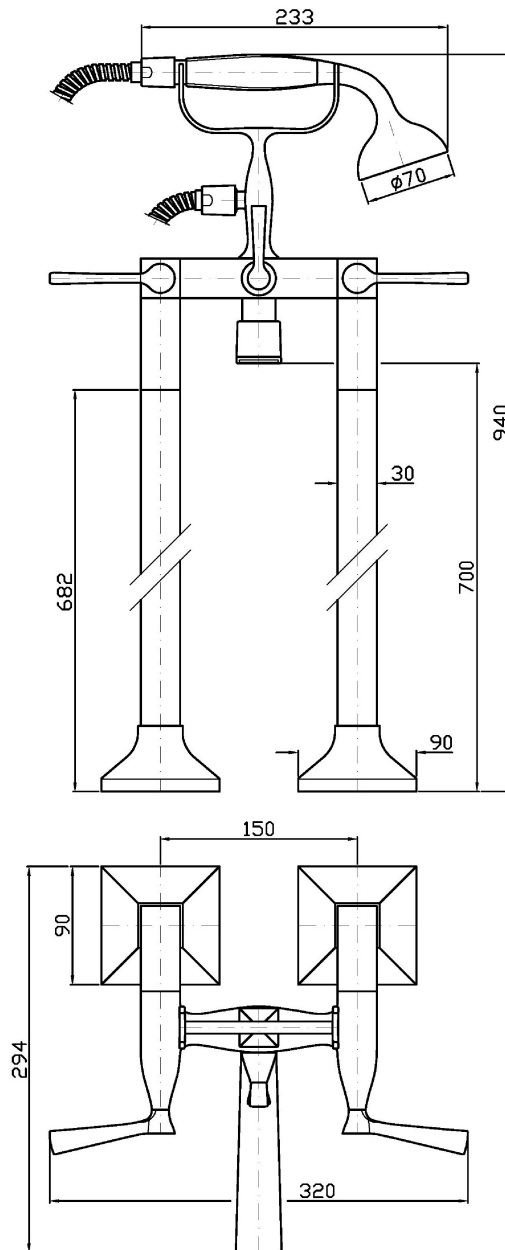

BELLAGIO

ZB2247

Disegno Complessivo / Overall Drawing

Note / Notes