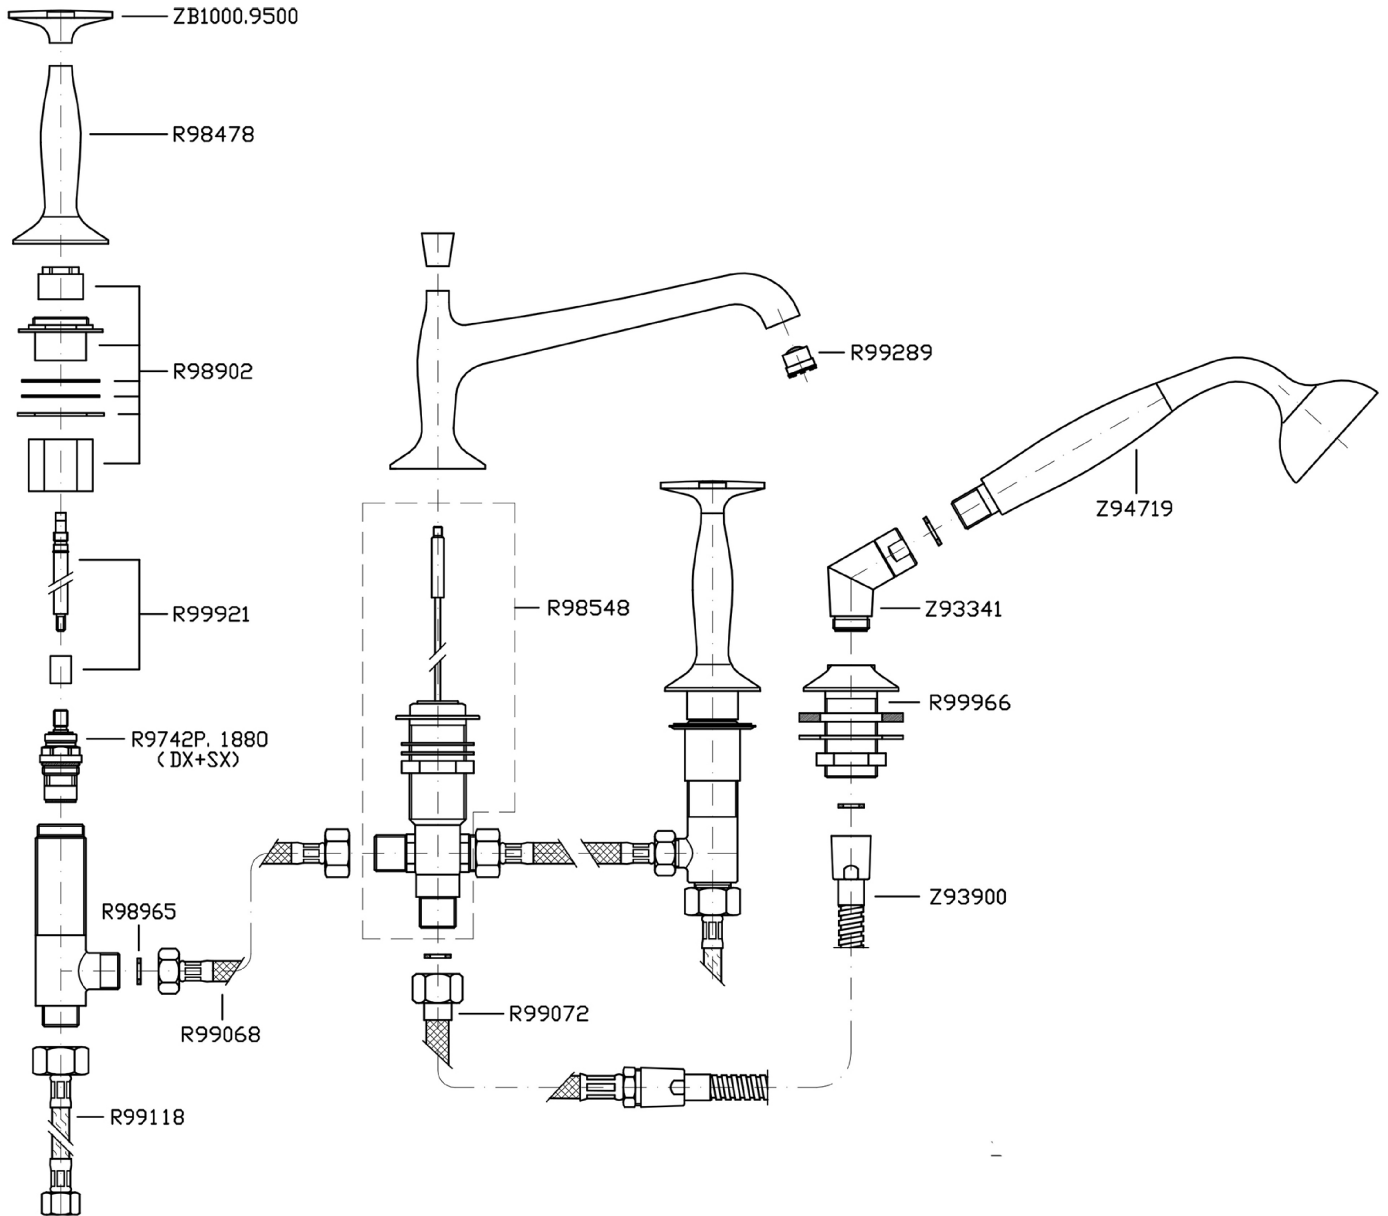

BELLAGIO

ZB1441.1950 Exploded