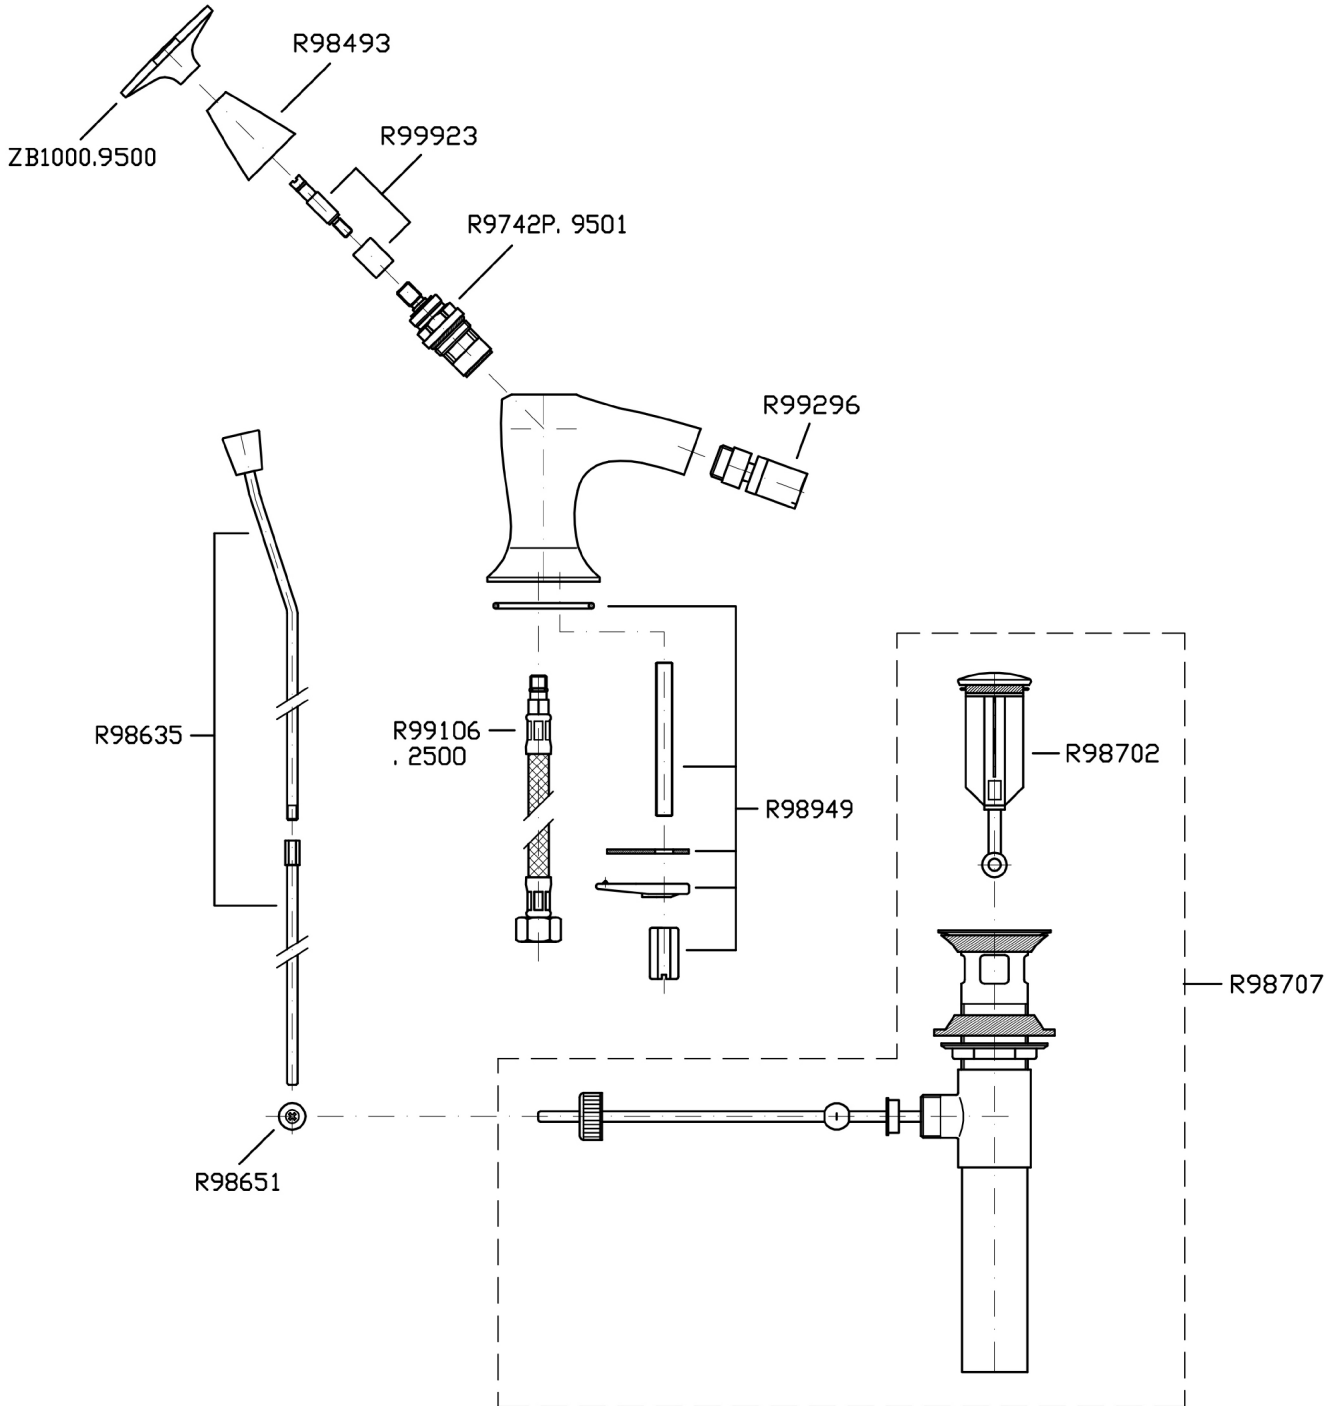

BELLAGIO

ZB1315.1950 Exploded