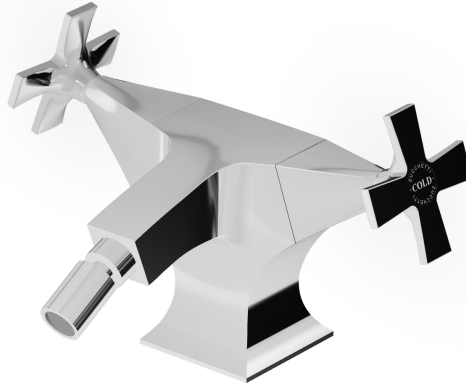

Brand ZUCCHETTI

n/a

BELLAGIO

ZB1315.1950 Single hole bidet mixer.

Single hole bidet mixer with aerator, pop-up waste, flexible hoses.

Brand ZUCCHETTI

n/a

BELLAGIO

ZB1315.1950

Finishes

Chrome

Polished Nickel

C8

Gold

C40

Brushed Gold

C41

PVD brushed chocolate

P21

Brushed PVD British gold

P31

Note / Notes

BELLAGIO

ZB1315.1950 Overall Drawing