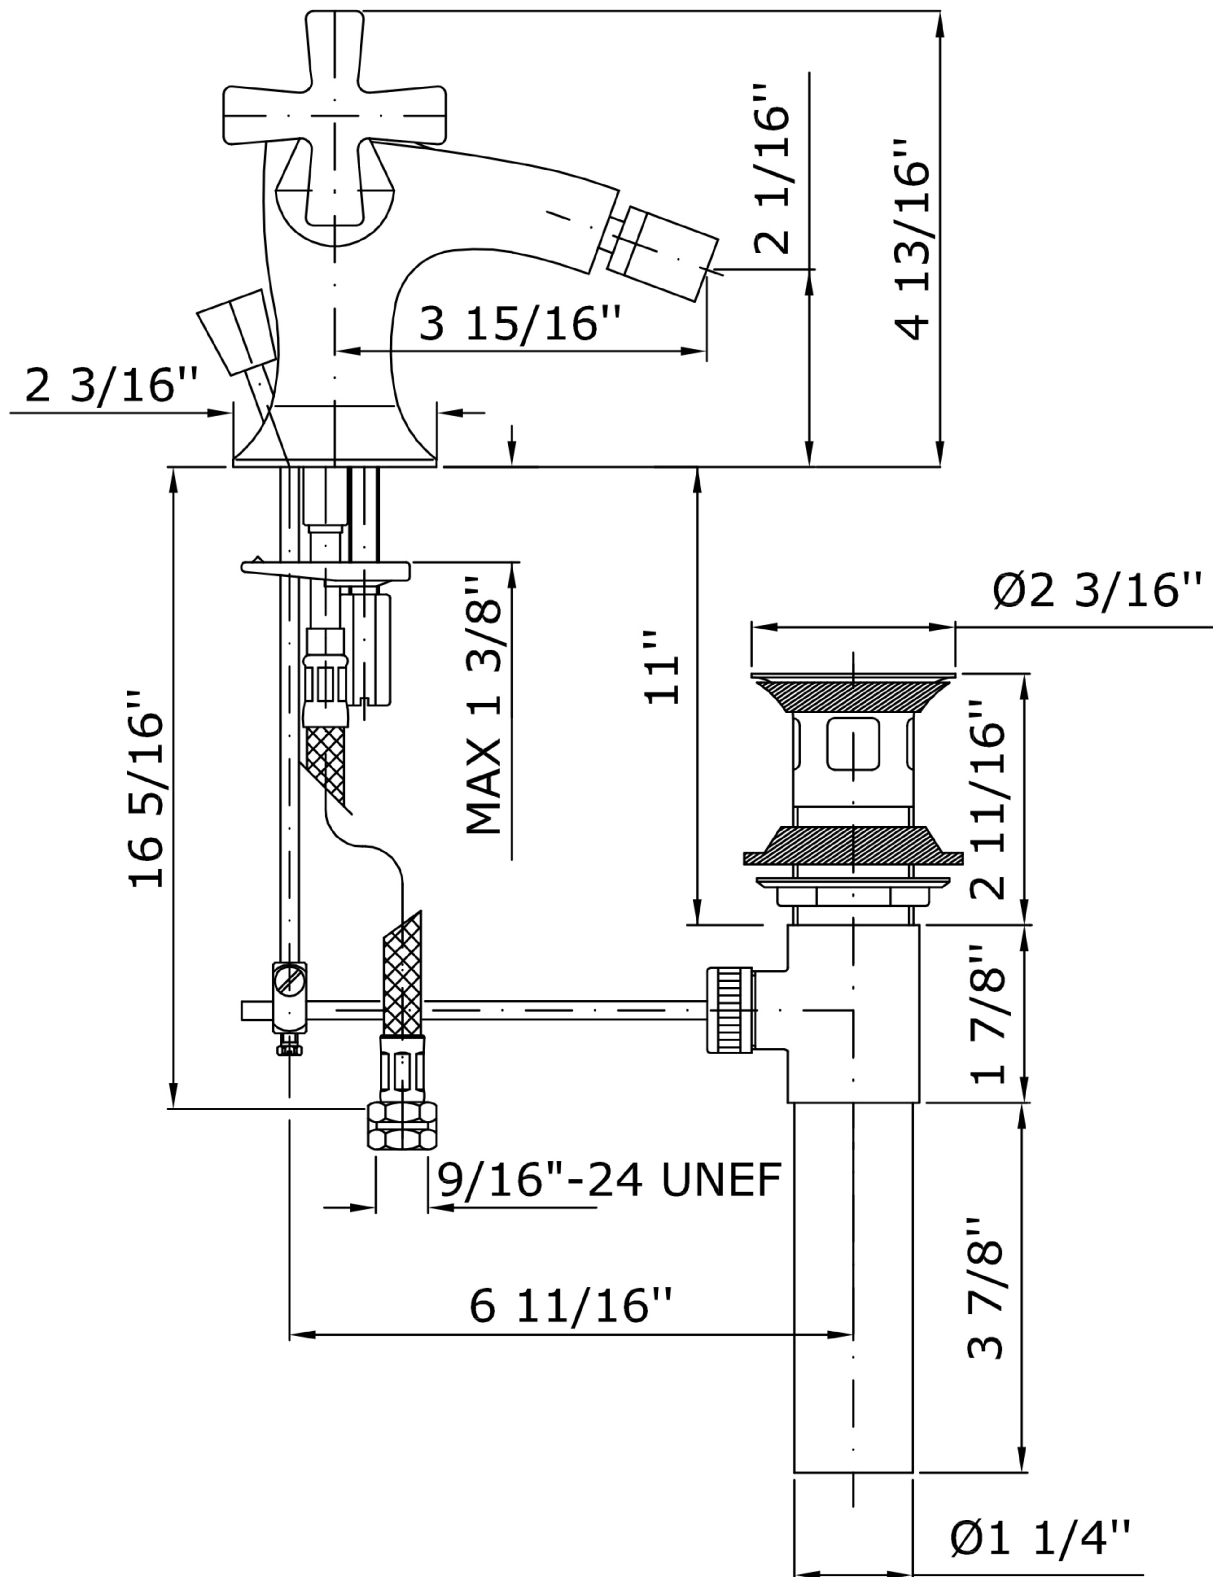

C41

PVD brushed chocolate

P21

Brushed PVD British gold

P31

Note / Notes

BELLAGIO

ZB1315.1950 Overall Drawing

BELLAGIO

ZB1315.1950 Weights and Sizes

Weight (lb)	3,04 (Kg)	6,70 (lb)
Volume test (dc3) - (in3)	12,27 (dc3)	748,76 (in3)
h (mm) - (in)	150,00 (mm)	5,91 (in)
L1 (mm) - (in)	250,00 (mm)	9,84 (in)
L2 (mm) - (in)	327,00 (mm)	12,87 (in)