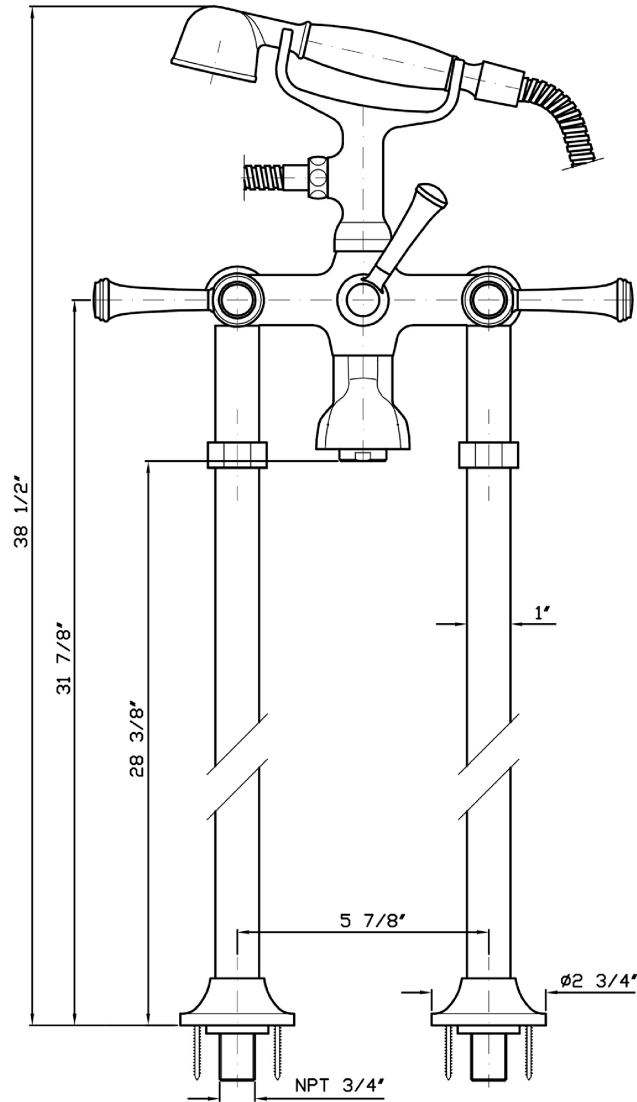

Brand ZUCCHETTI

n/a

AGORÀ

ZAL278.1900

Free standing bath-shower mixer.

Free standing bath-shower mixer with shower set and pillars. Spout projection 8 1/4". Water flow restricted to 2,4 GPM (handshower)

Brand ZUCCHETTI

Brand ZUCCHETTI

n/a

AGORÀ

ZAL278.1900 Overall Drawing

Brand ZUCCHETTI

n/a

AGORÀ

ZAL278.1900

Certifications

USA

CSA

AGORÀ

ZAL278.1900

Weights and Sizes

Weight (lb)	9,95 (Kg)	21,94 (lb)
Volume test (dc3) - (in3)	53,39 (dc3)	3258,06 (in3)
h (mm) - (in)	215,00 (mm)	8,46 (in)
L1 (mm) - (in)	260,00 (mm)	10,24 (in)
L2 (mm) - (in)	955,00 (mm)	37,60 (in)