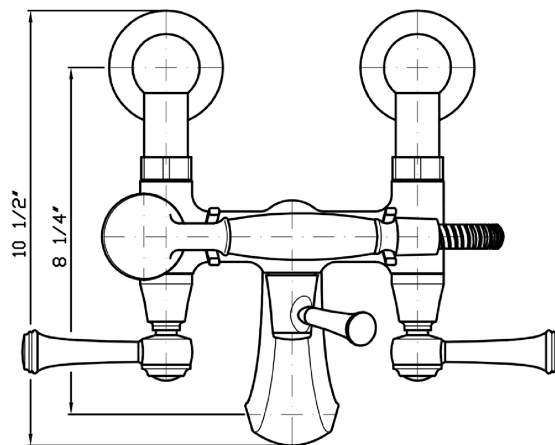

Brand ZUCCHETTI

n/a

AGORÀ

ZAL278.1900

Free standing bath-shower mixer.

Free standing bath-shower mixer with shower set and pillars. Spout projection 8 1/4". Water flow restricted to 2,4 GPM (handshower)

Brand ZUCCHETTI

Brand ZUCCHETTI

n/a

AGORÀ

ZAL278.1900 Overall Drawing

Brand ZUCCHETTI

n/a

AGORÀ

ZAL278.1900

Certifications

USA

CSA

AGORÀ

ZAL278.1900

Weights and Sizes

Weight (lb)	9,95 (Kg)	21,94 (lb)
Volume test (dc3) - (in3)	53,39 (dc3)	3258,06 (in3)
h (mm) - (in)	215,00 (mm)	8,46 (in)
L1 (mm) - (in)	260,00 (mm)	10,24 (in)
L2 (mm) - (in)	955,00 (mm)	37,60 (in)