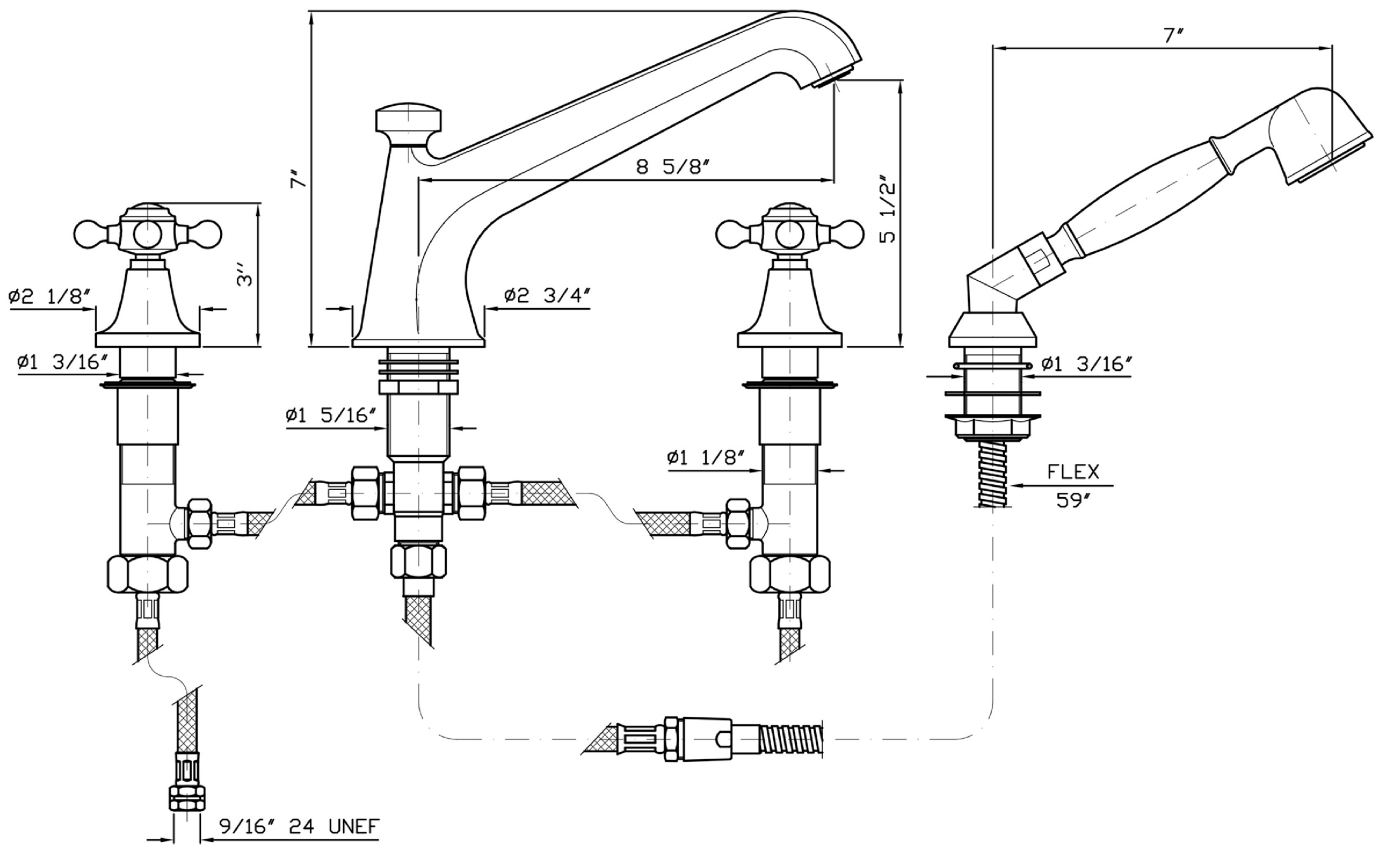

AGORÀ

ZAG486.1950 Overall Drawing