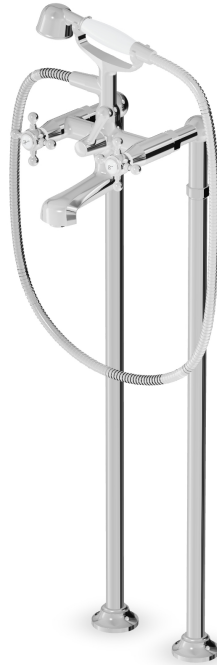

Brand ZUCCHETTI

n/a

AGORÀ

ZAG278.1900

Free standing bath-shower mixer.

Free standing bath-shower mixer with shower set and pillars. Spout projection 8 1/4". Water flow restricted to 2,4 GPM (handshower).

Brand ZUCCHETTI

n/a

AGORÀ

ZAG278.1900

Finishes

Chrome

Polished Nickel

C8

Gold

C40

Brushed Gold

C41

PVD brushed chocolate

P21

Brushed PVD British gold

P31

Note / Notes

AGORÀ

ZAG278.1900 Weights and Sizes

Weight (lb)	9,56 (Kg)	21,08 (lb)
Volume test (dc3) - (in3)	53,39 (dc3)	3258,06 (in3)
h (mm) - (in)	215,00 (mm)	8,46 (in)
L1 (mm) - (in)	260,00 (mm)	10,24 (in)
L2 (mm) - (in)	955,00 (mm)	37,60 (in)