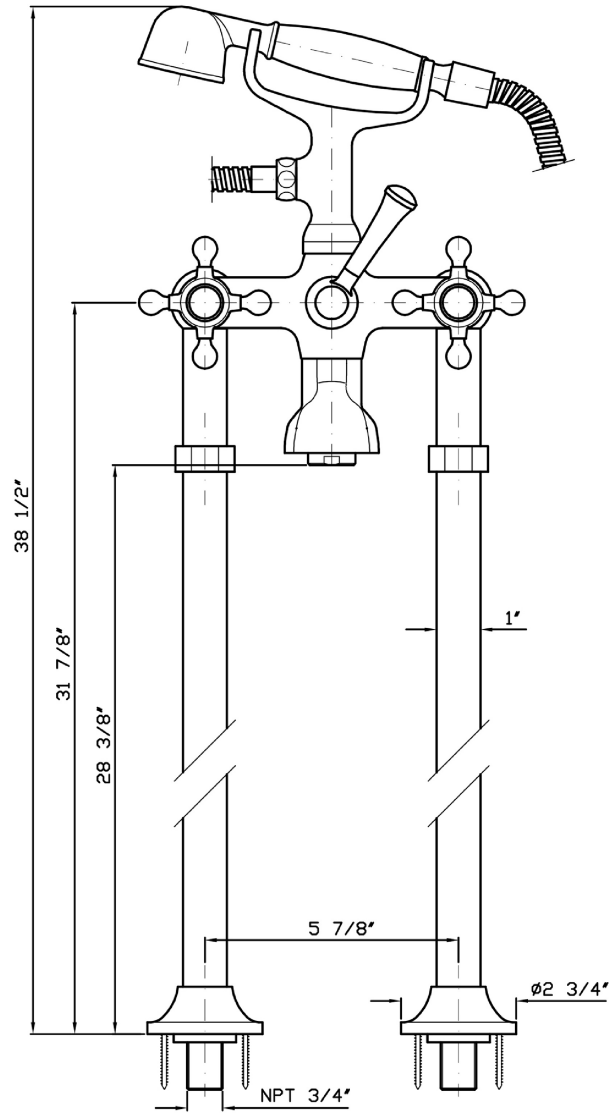

AGORÀ

ZAG278.1900 Overall Drawing