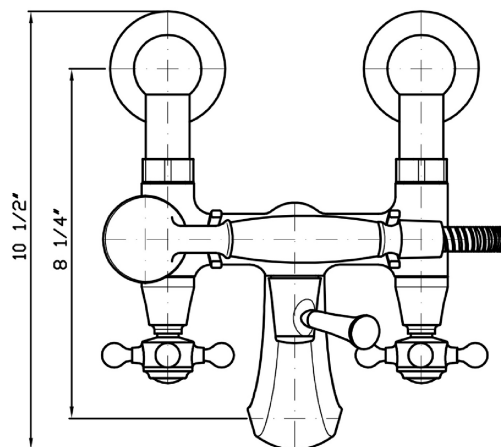

AGORÀ

ZAG278.1900 Overall Drawing