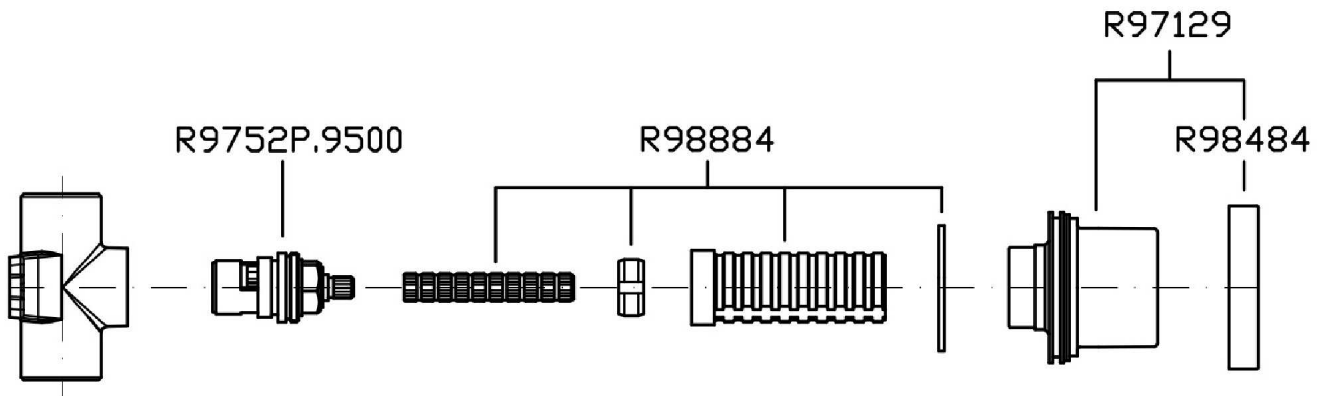

AGUABLU

ZA5729.1900   Esplosi / Exploded