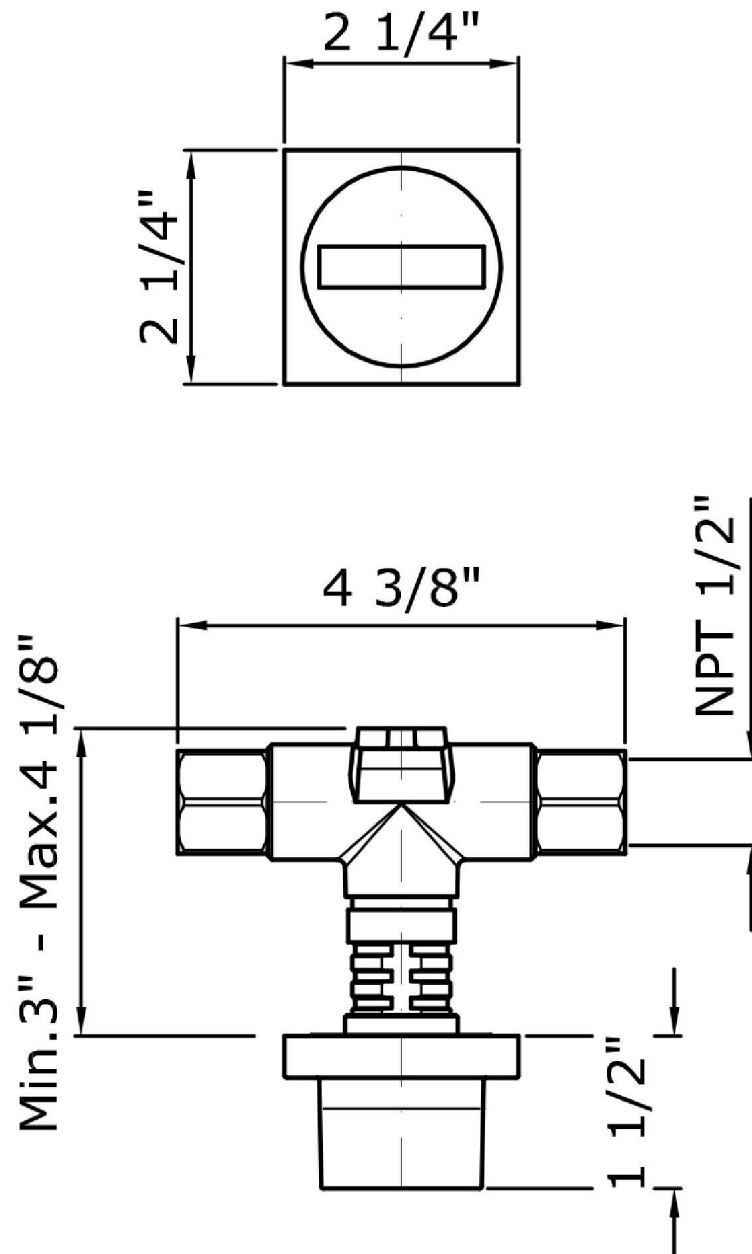

Chrome

Brushed Nickel

C3

Polished Nickel

C8

AGUABLU

ZA5729.1900 Disegno Complessivo / Overall Drawing

AGUABLU

ZA5729.1900 Pesì e Misure / Weights and Sizes

Peso (Kg) Weight (lb)	0,65 (Kg)	1,43 (lb)
Volume test (dc3) - (in3)	2,77 (dc3)	169,04 (in3)
h (mm) - (in)	90,00 (mm)	3,54 (in)
L1 (mm) - (in)	143,00 (mm)	5,63 (in)
L2 (mm) - (in)	215,00 (mm)	8,46 (in)