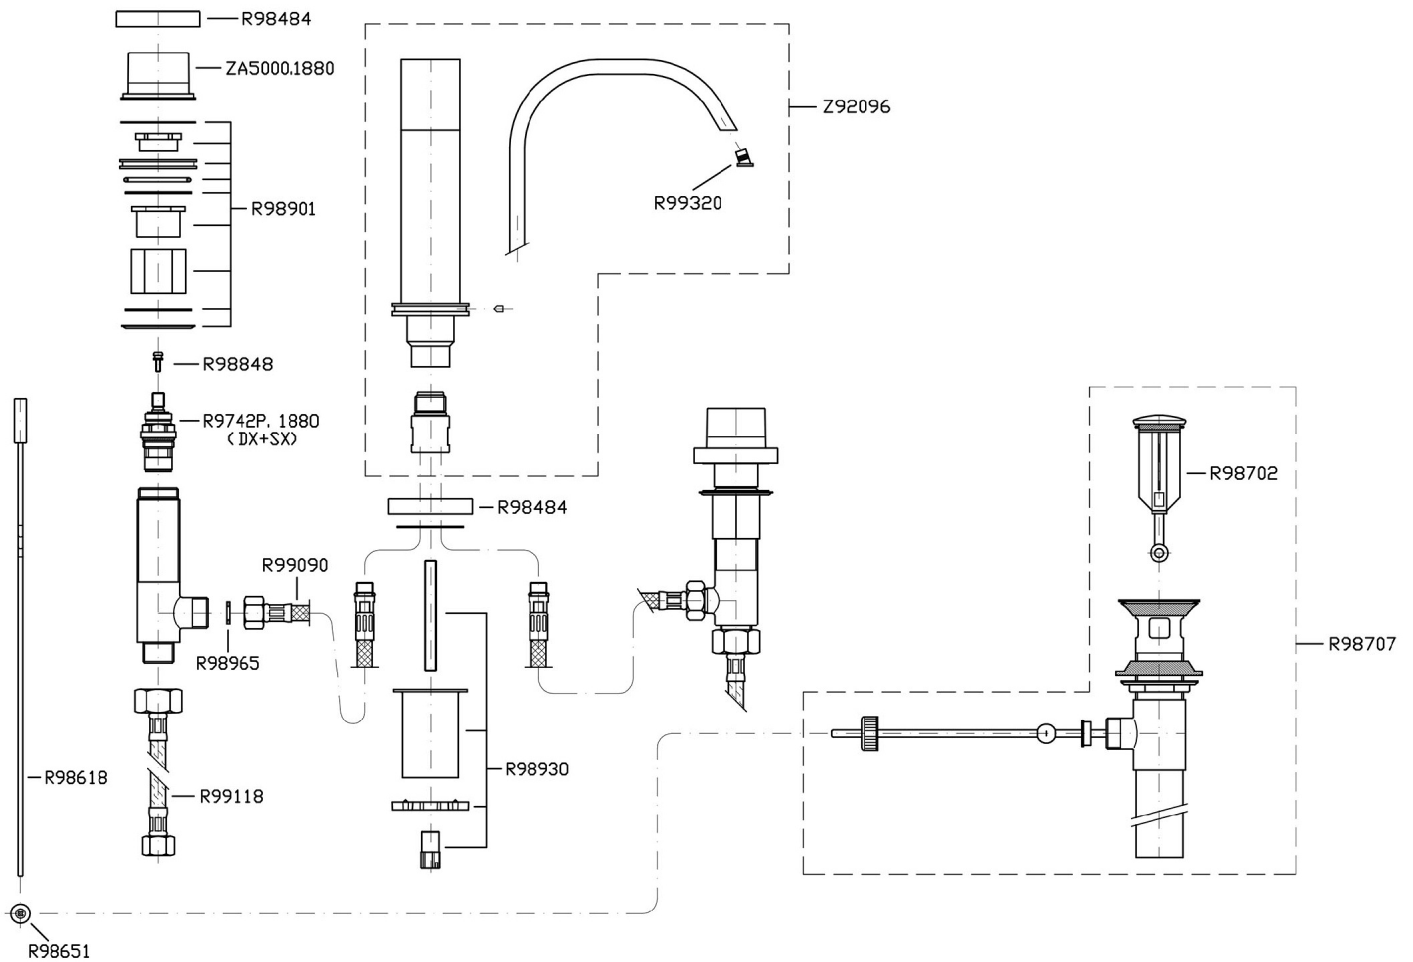

AGUABLU

ZA5649.1950 3 hole bidet mixer.

3 hole bidet mixer, pop-up waste, flexible hoses.

Finiture / Finishes

Chrome

Brushed Nickel

C3

Polished Nickel

C8

AGUABLU

ZA5649.1950 Disegno Complessivo / Overall Drawing

AGUABLU

ZA5649.1950 Esplosi / Exploded

Marchio / Brand ZUCCHETTI

AGUABLU

AGUABLU

ZA5649.1950 Certificazioni / Certifications

USA

IAPMO

AGUABLU

ZA5649.1950 Pesì e Misure / Weights and Sizes

Peso (Kg) Weight (lb)	4,09 (Kg)	9,02 (lb)
Volume test (dc3) - (in3)	15,98 (dc3)	975,16 (in3)
h (mm) - (in)	90,00 (mm)	3,54 (in)
L1 (mm) - (in)	335,00 (mm)	13,19 (in)
L2 (mm) - (in)	530,00 (mm)	20,87 (in)