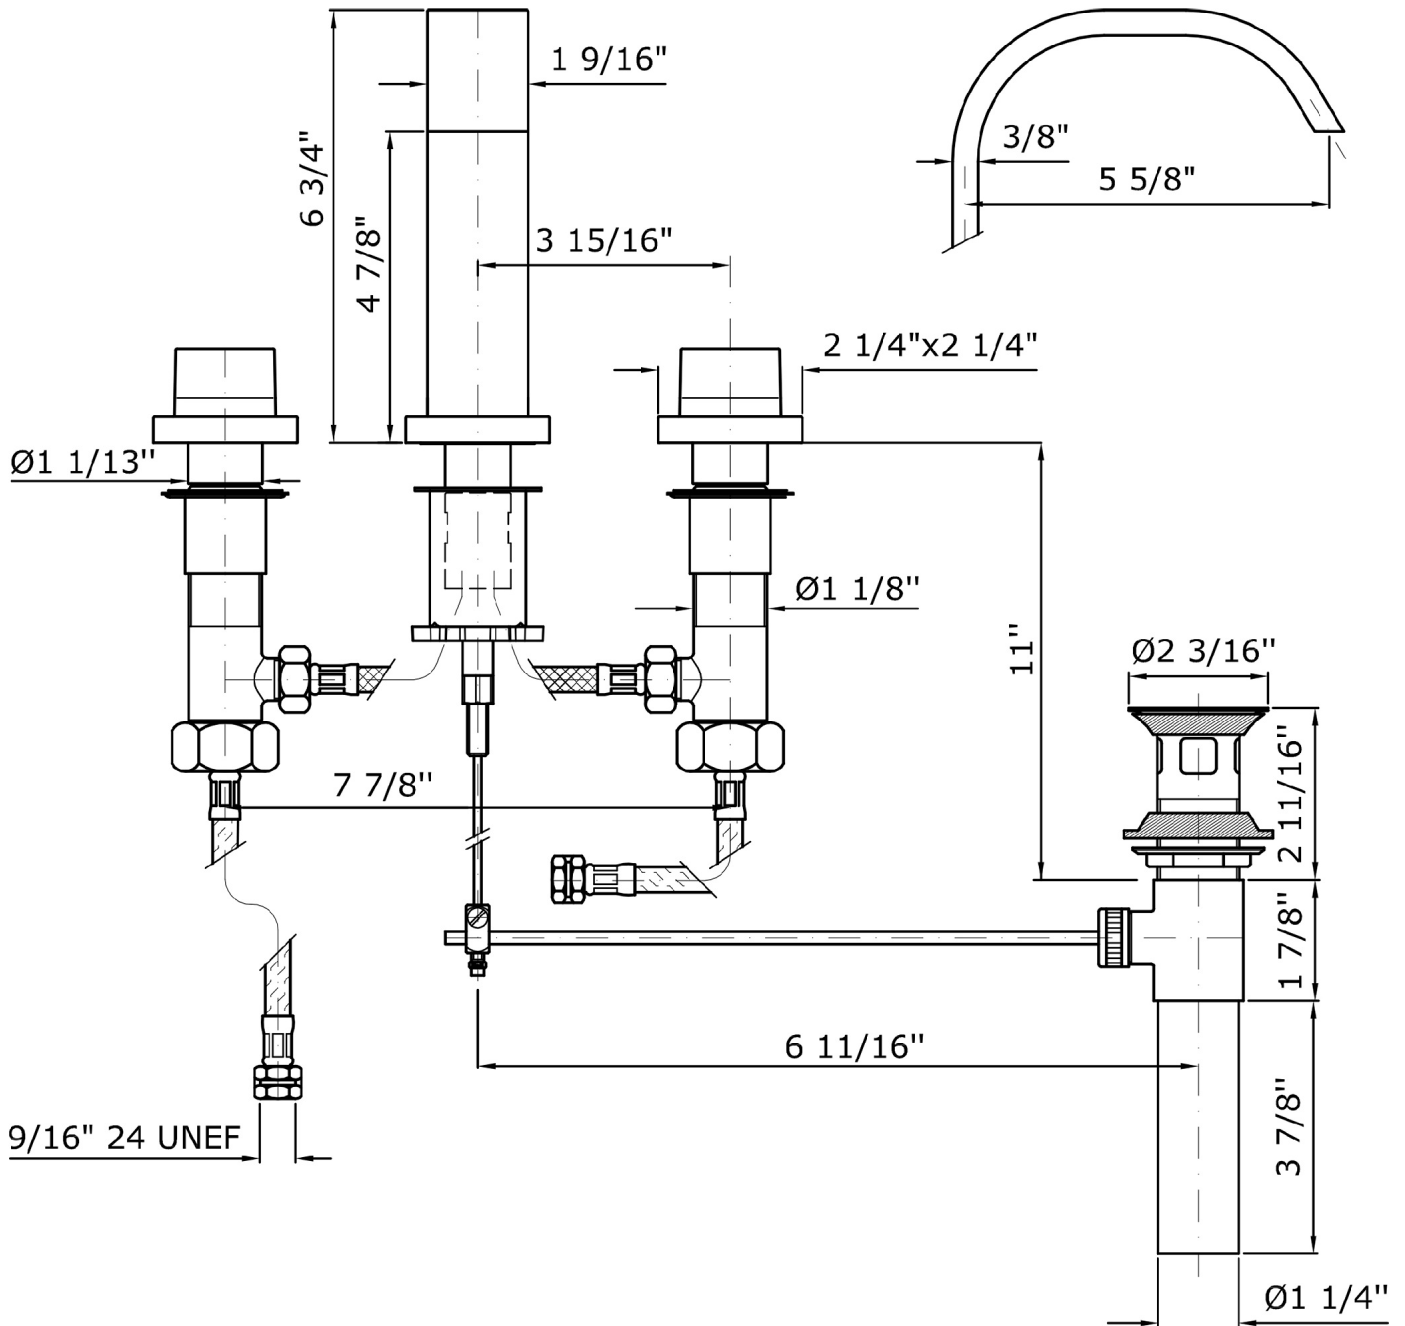

AGUABLU

ZA5649.1950 3 hole bidet mixer.

3 hole bidet mixer, pop-up waste, flexible hoses.

Finiture / Finishes

Chrome

Brushed Nickel

C3

Polished Nickel

C8

AGUABLU

ZA5649.1950 Disegno Complessivo / Overall Drawing

AGUABLU

ZA5649.1950 Esplosi / Exploded

Marchio / Brand ZUCCHETTI

AGUABLU

AGUABLU

ZA5649.1950 Certificazioni / Certifications

USA

IAPMO

AGUABLU

ZA5649.1950 Pesì e Misure / Weights and Sizes

Peso (Kg) Weight (lb)	4,09 (Kg)	9,02 (lb)
Volume test (dc3) - (in3)	15,98 (dc3)	975,16 (in3)
h (mm) - (in)	90,00 (mm)	3,54 (in)
L1 (mm) - (in)	335,00 (mm)	13,19 (in)
L2 (mm) - (in)	530,00 (mm)	20,87 (in)