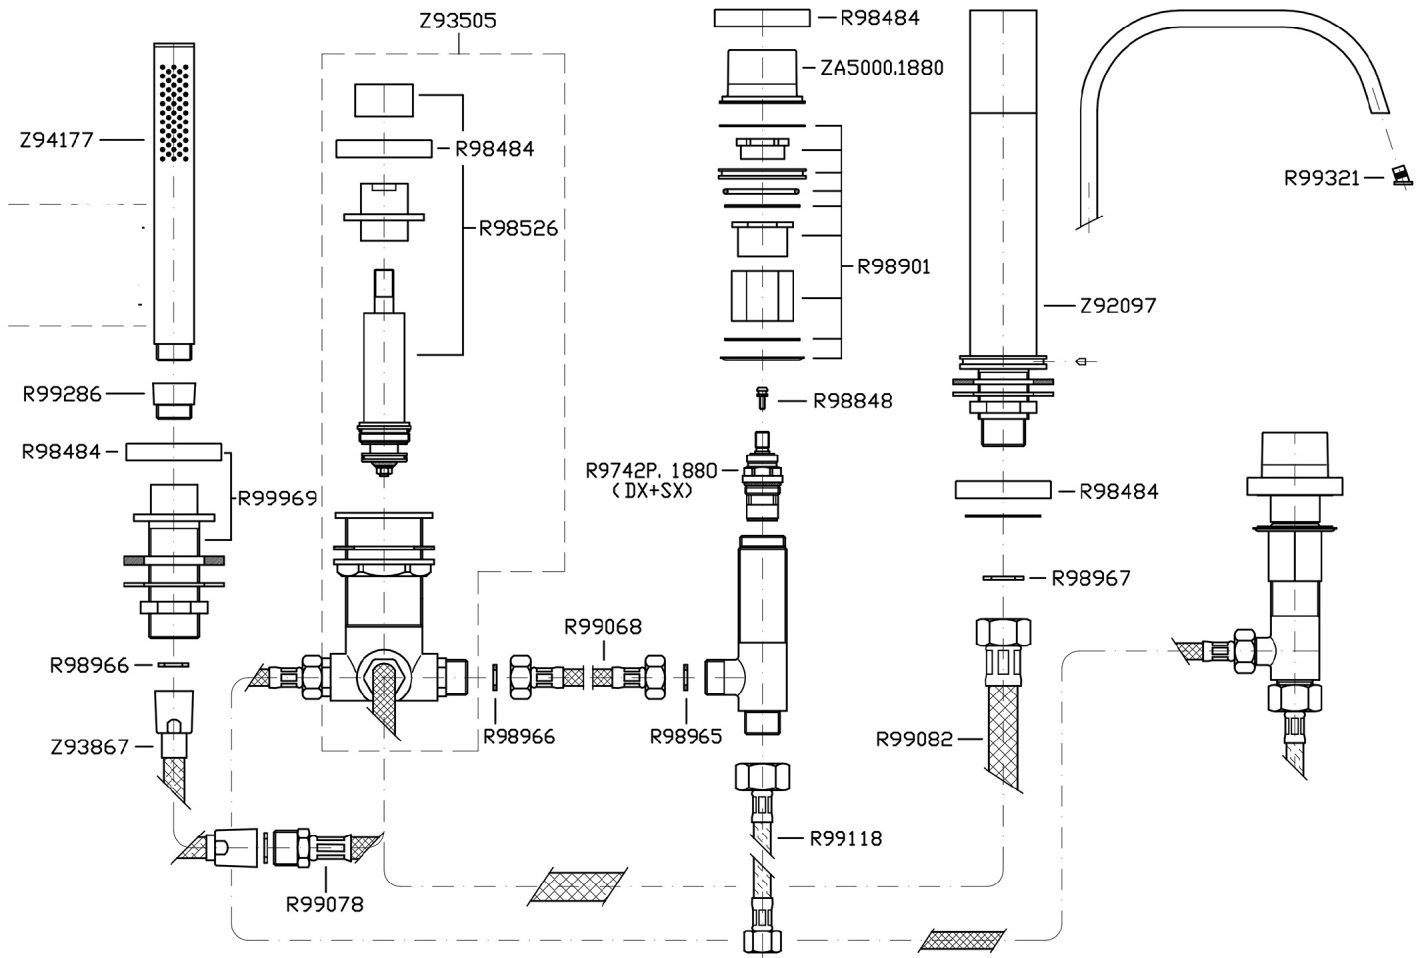

AGUABLU

ZA5470.1950 5 hole bath-mixer.

5 hole bath-mixer, pull out brass tubular handshower Z94177, 59" flexible hose. Spout projection 6 7/8". Water flow restricted to

Finiture / Finishes

Chrome

Brushed Nickel

C3

Polished Nickel

C8

AGUABLU

ZA5470.1950 Disegno Complessivo / Overall Drawing

AGUABLU

ZA5470.1950 Esplosi / Exploded

Marchio / Brand ZUCCHETTI

AGUABLU

AGUABLU

ZA5470.1950 Certificazioni / Certifications

USA

IAPMO

AGUABLU

ZA5470.1950 Pesì e Misure / Weights and Sizes

Peso (Kg) Weight (lb)	6,30 (Kg)	13,89 (lb)
Volume test (dc3) - (in3)	15,98 (dc3)	975,16 (in3)
h (mm) - (in)	90,00 (mm)	3,54 (in)
L1 (mm) - (in)	335,00 (mm)	13,19 (in)
L2 (mm) - (in)	530,00 (mm)	20,87 (in)