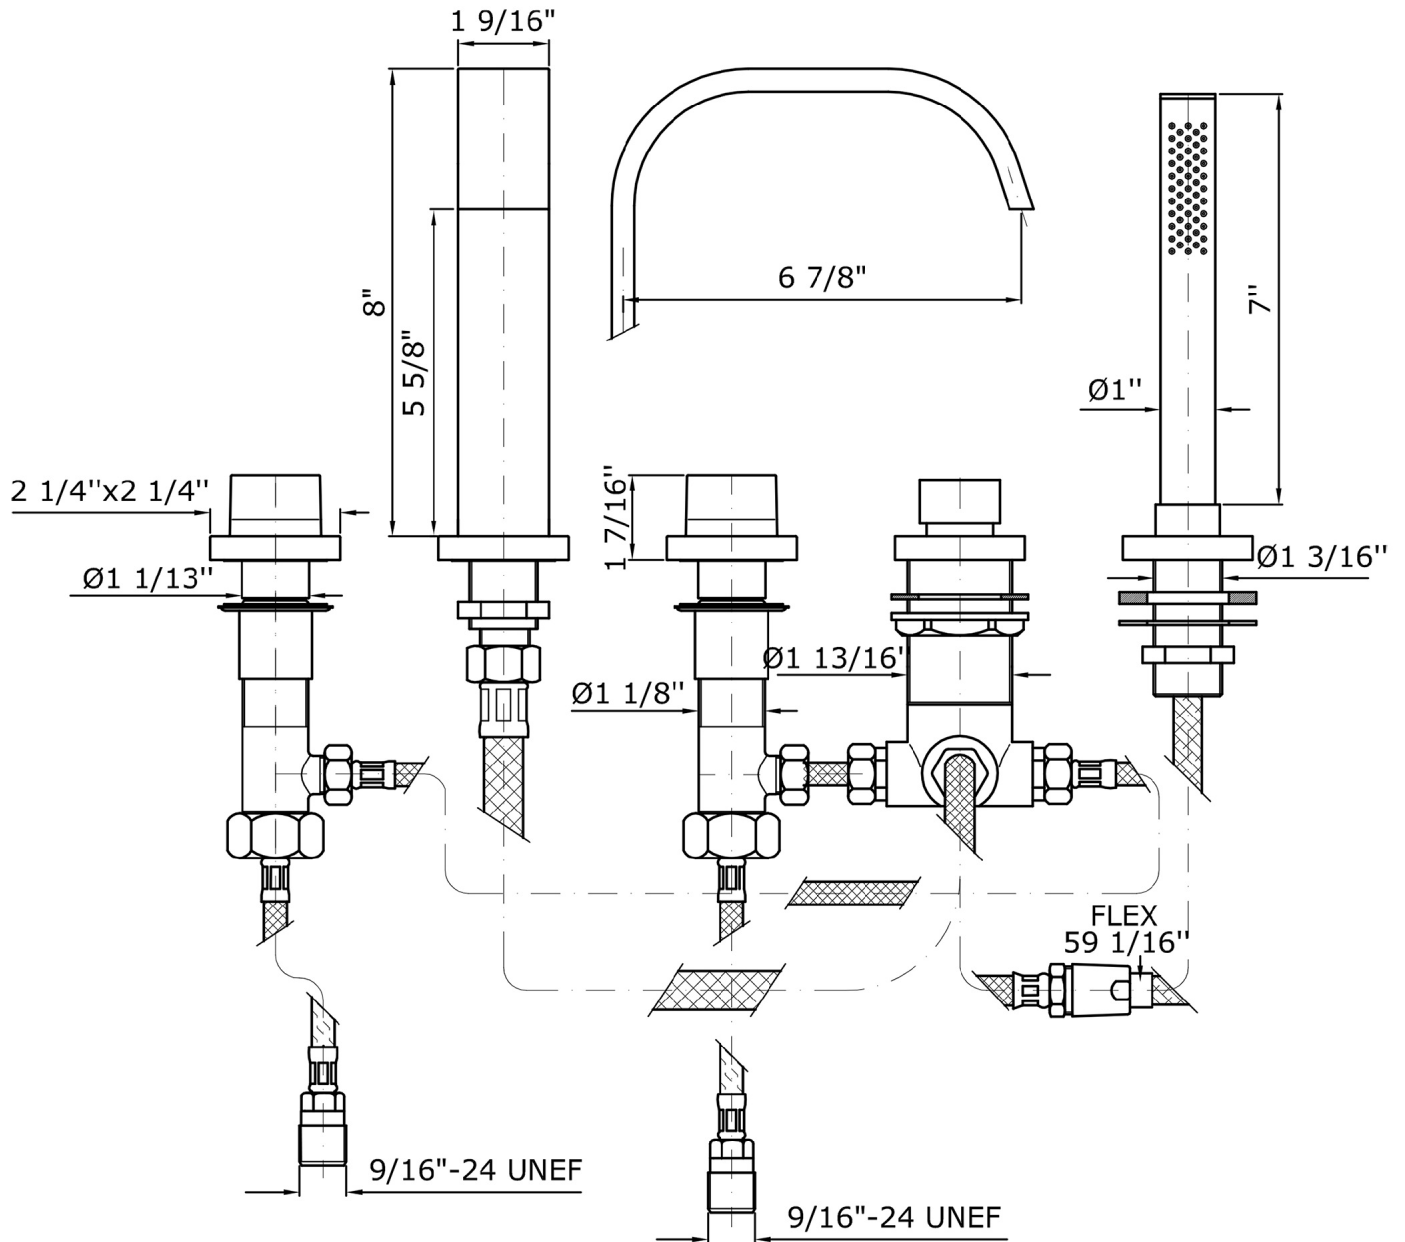

AGUABLU

ZA5470.1950 5 hole bath-mixer.

5 hole bath-mixer, pull out brass tubular handshower Z94177, 59" flexible hose. Spout projection 6 7/8". Water flow restricted to

Finiture / Finishes

Chrome

Brushed Nickel

C3

Polished Nickel

C8

AGUABLU

ZA5470.1950 Disegno Complessivo / Overall Drawing

AGUABLU

ZA5470.1950 Esplosi / Exploded

Marchio / Brand ZUCCHETTI

AGUABLU

AGUABLU

ZA5470.1950 Certificazioni / Certifications

USA

IAPMO

AGUABLU

ZA5470.1950 Pesì e Misure / Weights and Sizes

Peso (Kg) Weight (lb)	6,30 (Kg)	13,89 (lb)
Volume test (dc3) - (in3)	15,98 (dc3)	975,16 (in3)
h (mm) - (in)	90,00 (mm)	3,54 (in)
L1 (mm) - (in)	335,00 (mm)	13,19 (in)
L2 (mm) - (in)	530,00 (mm)	20,87 (in)