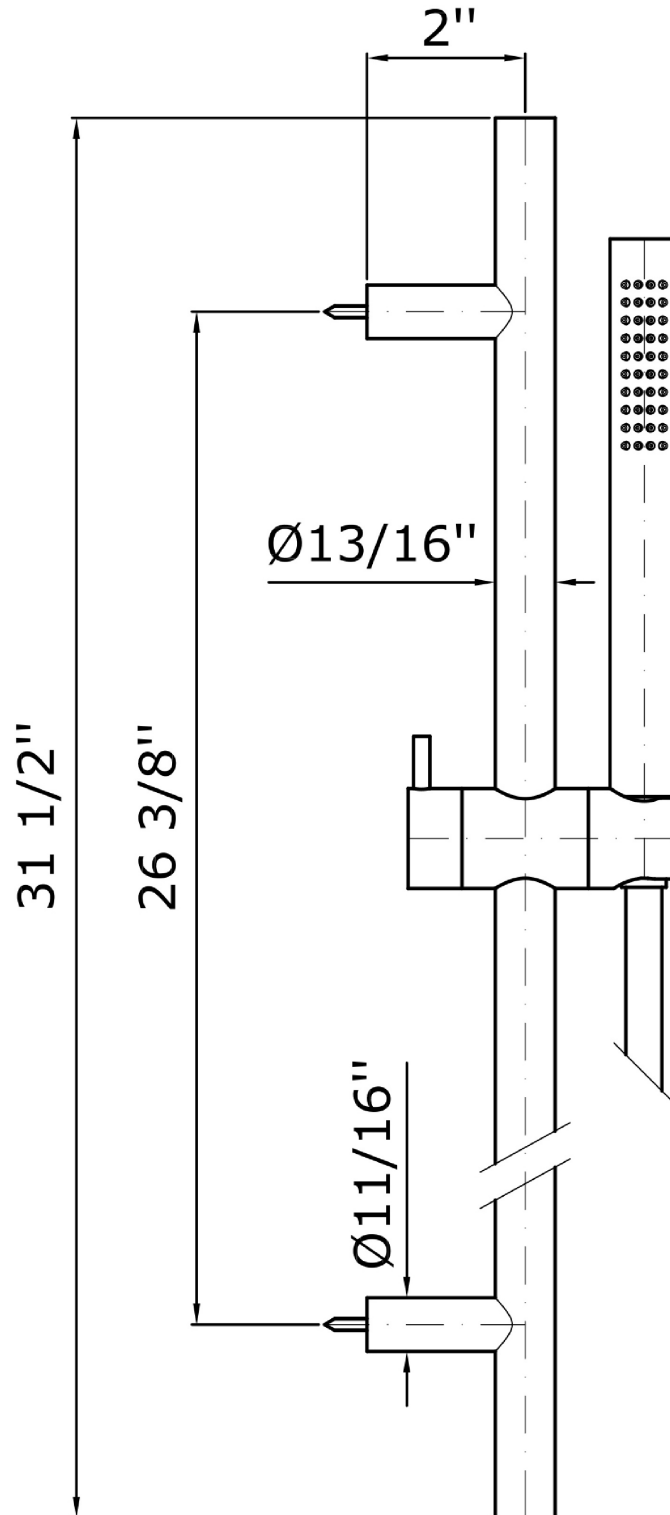

## SHOWER

Z95217.1900X Complete slide rail.

Complete slide rail in AISI 316 stainless steel, length 31 1/2", handshower Z94249.1900X, 59" Z94120.1900X PVC flexible hose.

Brand ZUCCHETTI

Classe / Class DOCCE

## SHOWER

Z95217.1900X Overall Drawing

Brand ZUCCHETTI

Classe / Class DOCCE

## SHOWER

Z95217.1900X Weights and Sizes

Weight ( lb )	1,30 ( Kg )	2,87 ( lb )
Volume test ( dc3 ) - ( in3 )	15,00 ( dc3 )	915,36 ( in3 )
h ( mm ) - ( in )	90,00 ( mm )	3,54 ( in )
L1 ( mm ) - ( in )	180,00 ( mm )	7,09 ( in )
L2 ( mm ) - ( in )	935,00 ( mm )	36,81 ( in )