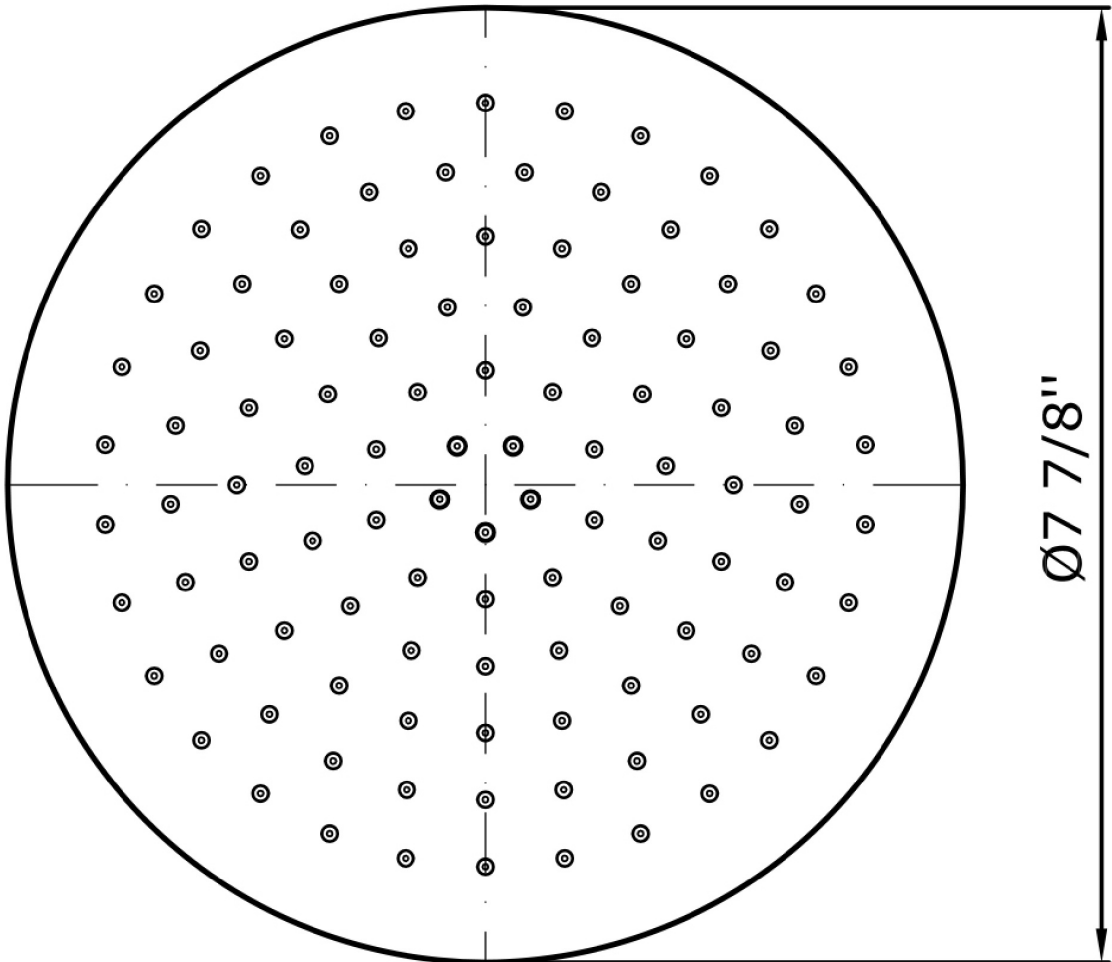

SHOWER

Z94265.1900 Overall Drawing