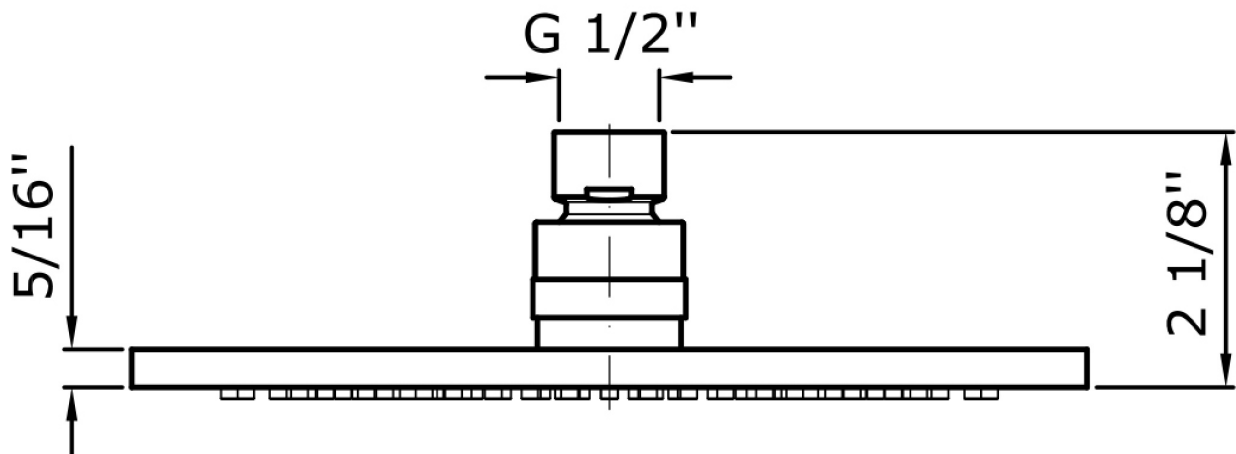

SHOWER

Z94265.1900 Overall Drawing