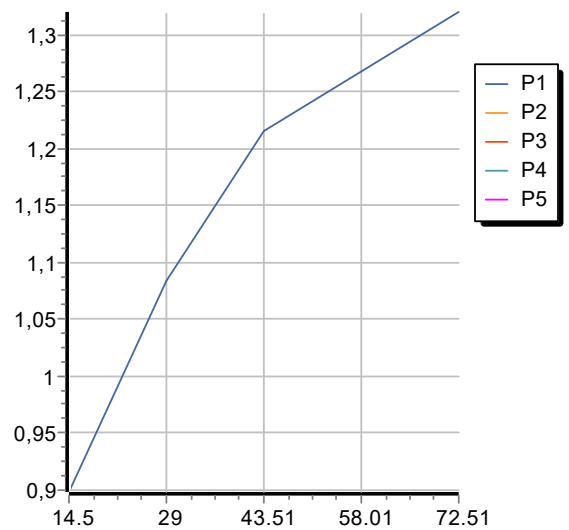

## SHOWER

Z94177.1900 Weights and Sizes

Weight ( lb )	0,27 ( Kg )	0,60 ( lb )
Volume test ( dc3 ) - ( in3 )	1,15 ( dc3 )	70,18 ( in3 )
h ( mm ) - ( in )	45,00 ( mm )	1,77 ( in )
L1 ( mm ) - ( in )	134,00 ( mm )	5,28 ( in )
L2 ( mm ) - ( in )	190,00 ( mm )	7,48 ( in )