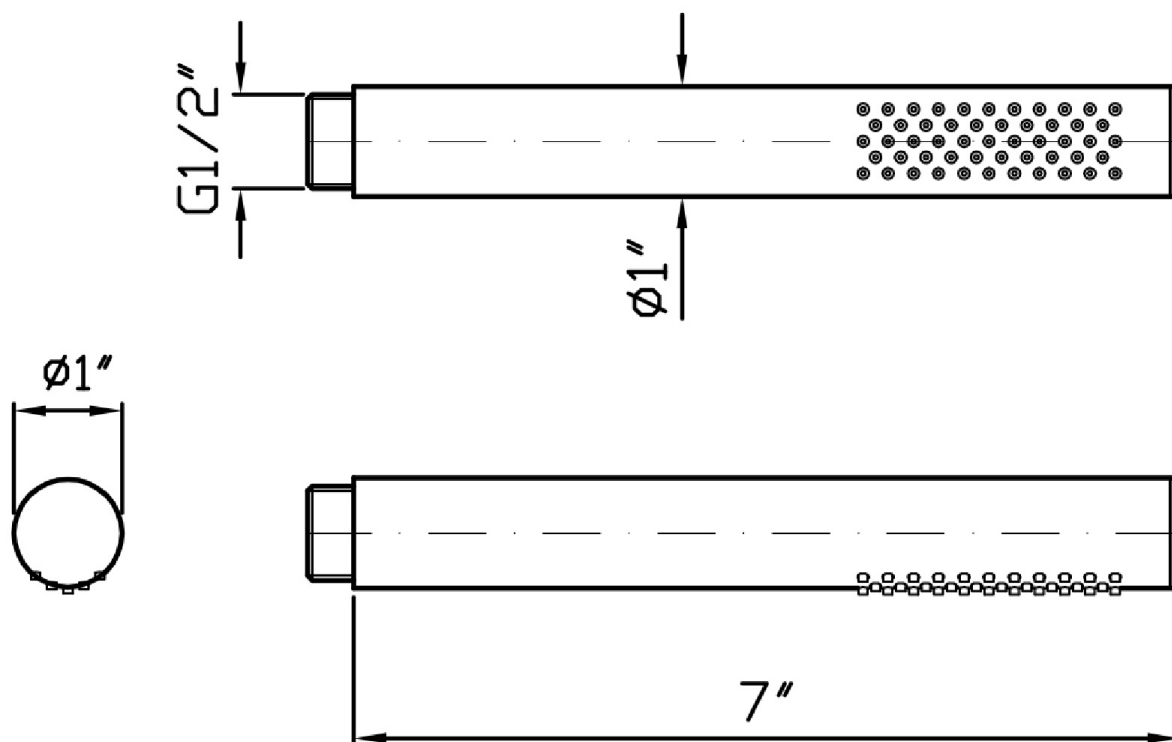

SHOWER

Z94177.1900 Overall Drawing