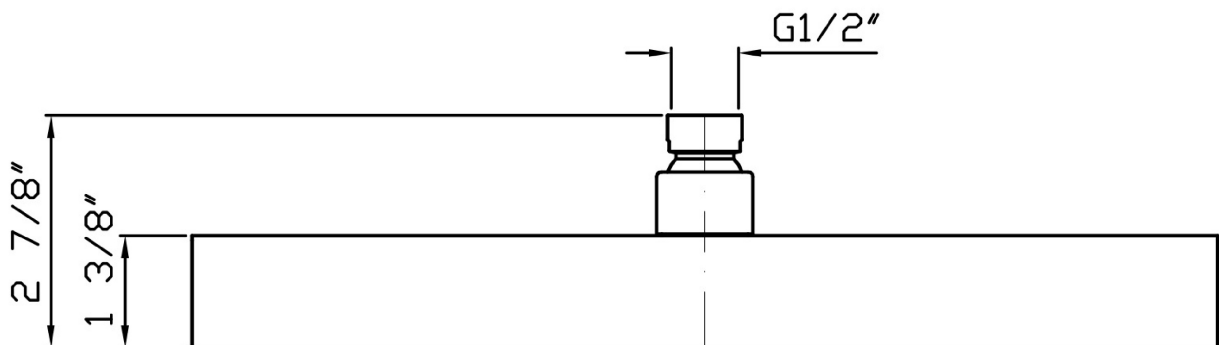

SHOWER

Z94142.1900 Overall Drawing