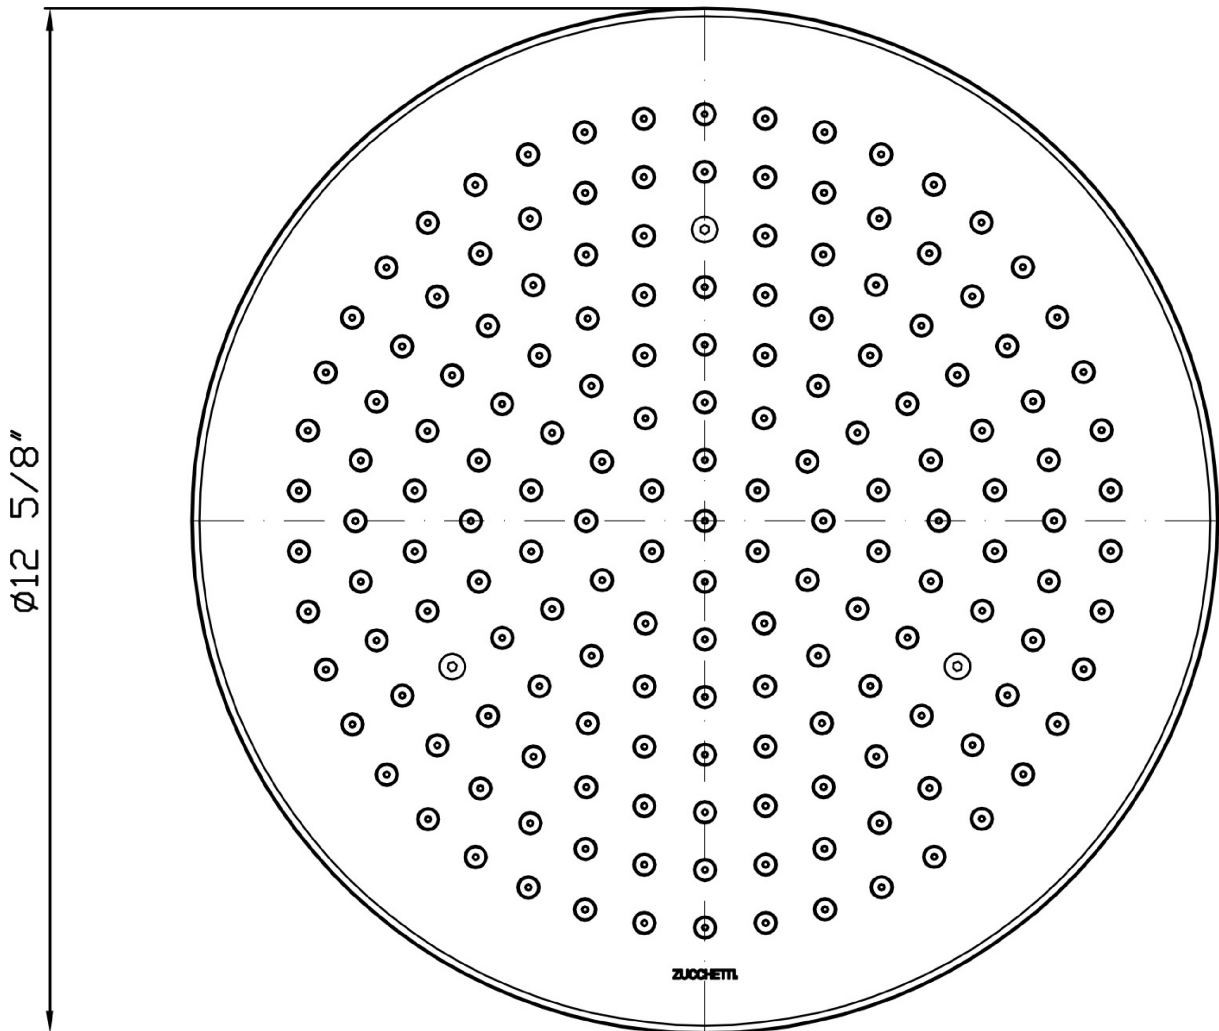

Brand ZUCCHETTI

n/a

SHOWER

Z94142.1900

Ø12 5/8" shower head to be combined with a shower arm.

Ø12 5/8" stainless steel shower head to be combined with a shower arm. Flowrate 1,5 GPM.

Brand ZUCCHETTI

n/a

Brushed PVD copper

XP91

Note / Notes

SHOWER

Z94142.1900 Overall Drawing

Brand ZUCCHETTI

n/a

SHOWER

Z94142.1900 Weights and Sizes

| | | |
|-------------------------------|---------------|-----------------|
| Weight (lb) | 3,85 (Kg) | 8,49 (lb) |
| Volume test (dc3) - (in3) | 22,60 (dc3) | 1379,14 (in3) |
| h (mm) - (in) | 140,00 (mm) | 5,51 (in) |
| L1 (mm) - (in) | 385,00 (mm) | 15,16 (in) |
| L2 (mm) - (in) | 420,00 (mm) | 16,54 (in) |