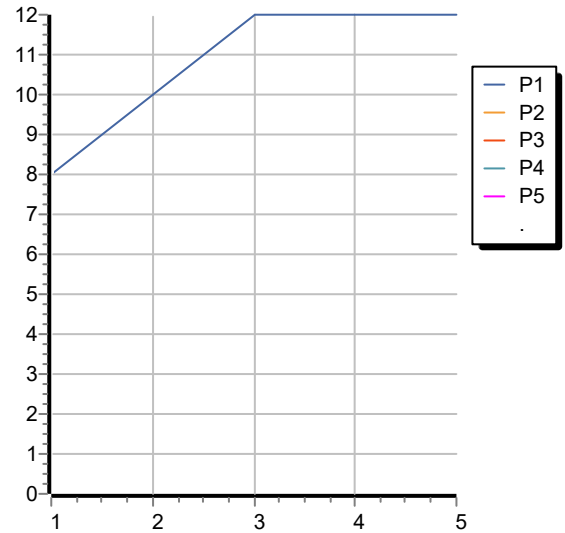

Brushed PVD copper /
Brushed PVD copper

Note / Notes

SHOWER

Z94142

Disegno Complessivo / Overall Drawing

SHOWER

Z94142

Portate / Flowrates (lt/min)

PRESSIONE PRESSURE	1 BAR	2 BAR	3 BAR	4 BAR	5 BAR
SOFFIONE SHOWER HEAD P1	8	10	12	12	12
P2					
P3					
P4					
P5					

SHOWER

Z94142

Pesi e Misure / Weights and Sizes

Peso (Kg) Weight (lb)	3,85 (Kg)	8,49 (lb)
Volume test (dc3) - (in3)	22,60 (dc3)	1379,14 (in3)
h (mm) - (in)	140,00 (mm)	5,51 (in)
L1 (mm) - (in)	385,00 (mm)	15,16 (in)
L2 (mm) - (in)	420,00 (mm)	16,54 (in)