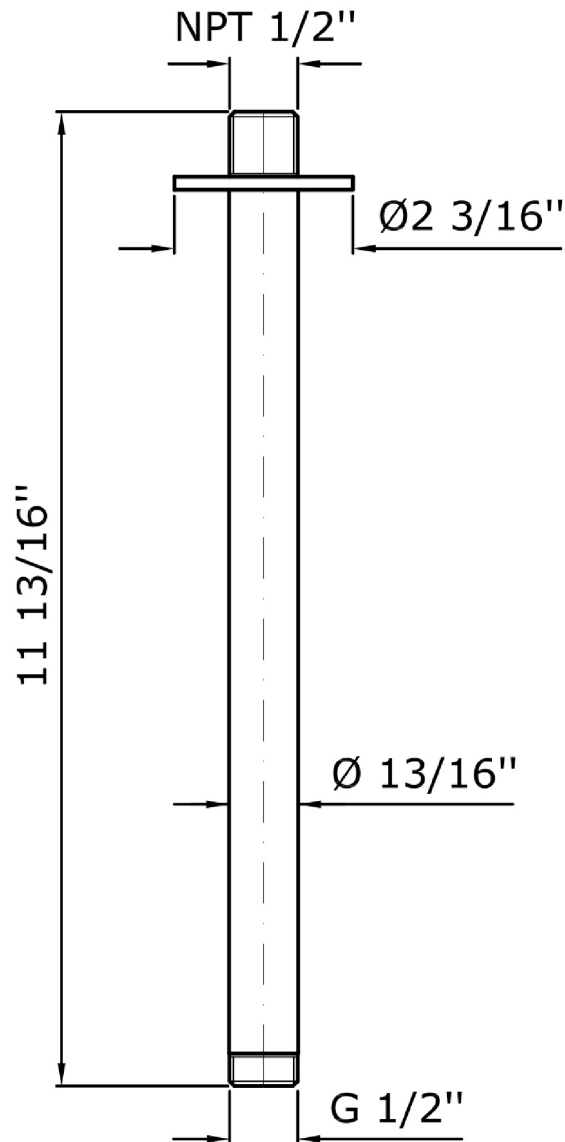

## SHOWER

Z93231.1900X Shower arm.

Ceiling mounted shower arm in stainless steel. Length 11 13/16".

## SHOWER

Z93231.1900X Overall Drawing

Note / Notes

Brand ZUCCHETTI

Classe / Class DOCCE

## SHOWER

Z93231.1900X Weights and Sizes

Weight ( lb )	0,50 ( Kg )	1,10 ( lb )
Volume test ( dc3 ) - ( in3 )	1,70 ( dc3 )	103,74 ( in3 )
h ( mm ) - ( in )	30,00 ( mm )	1,18 ( in )
L1 ( mm ) - ( in )	120,00 ( mm )	4,72 ( in )
L2 ( mm ) - ( in )	470,00 ( mm )	18,50 ( in )