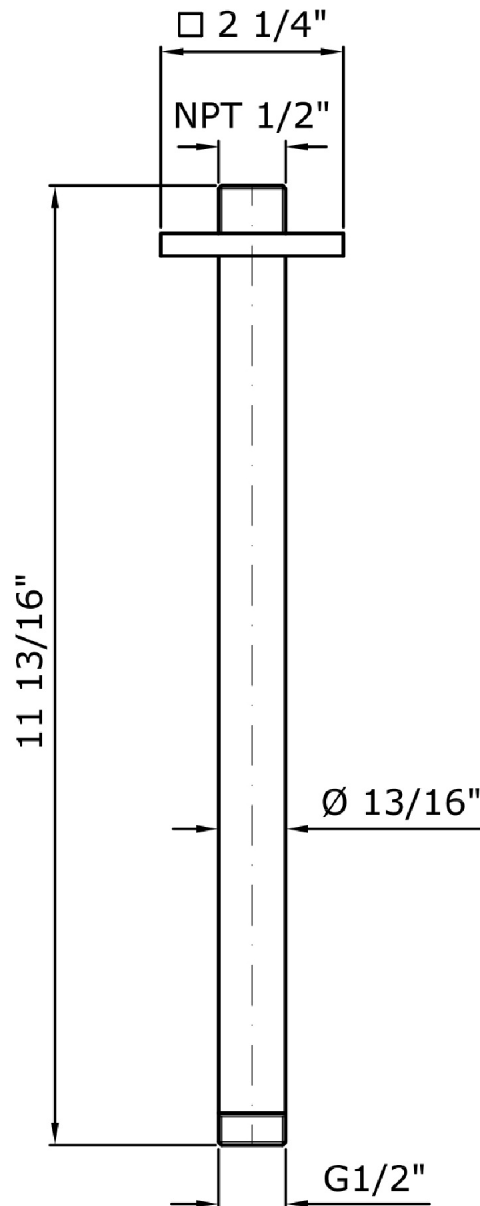

## SHOWER

Z93042.1900

Ceiling mounted shower arm.

Ceiling mounted shower arm, length 11 13/16".

## SHOWER

Z93042.1900 Disegno Complessivo / Overall Drawing

## SHOWER

Z93042.1900

Pesi e Misure / Weights and Sizes

Peso ( Kg ) Weight ( lb )	0,56 ( Kg )	1,23 ( lb )
Volume test ( dc3 ) - ( in3 )	1,01 ( dc3 )	61,63 ( in3 )
h ( mm ) - ( in )	70,00 ( mm )	2,76 ( in )
L1 ( mm ) - ( in )	70,00 ( mm )	2,76 ( in )
L2 ( mm ) - ( in )	205,00 ( mm )	8,07 ( in )