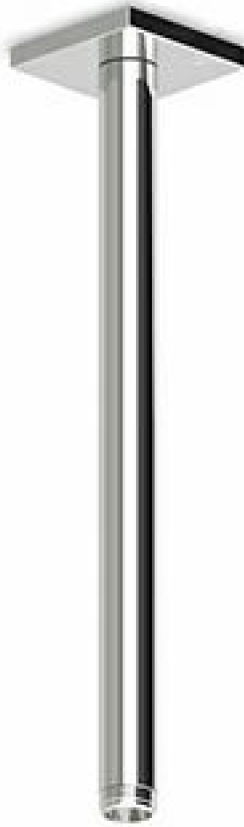

## SHOWER

Z93042.1900

Ceiling mounted shower arm.

Ceiling mounted shower arm, length 11 13/16".

### Finiture / Finishes

Chrome

Brushed Nickel

C3

Polished Nickel

C8

PVD Rose Gold

P70

## SHOWER

Z93042.1900 Disegno Complessivo / Overall Drawing

## SHOWER

Z93042.1900

Pesi e Misure / Weights and Sizes

Peso ( Kg ) Weight ( lb )	0,56 ( Kg )	1,23 ( lb )
Volume test ( dc3 ) - ( in3 )	1,01 ( dc3 )	61,63 ( in3 )
h ( mm ) - ( in )	70,00 ( mm )	2,76 ( in )
L1 ( mm ) - ( in )	70,00 ( mm )	2,76 ( in )
L2 ( mm ) - ( in )	205,00 ( mm )	8,07 ( in )