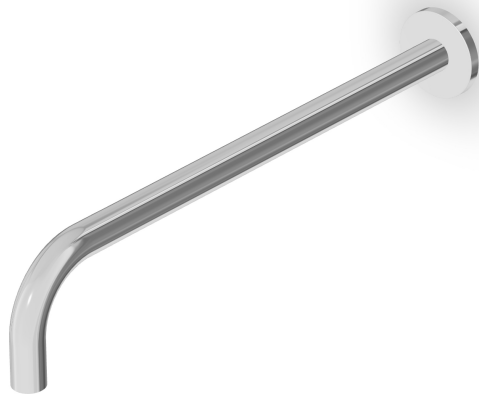

Brand ZUCCHETTI

n/a

SHOWER

Z93027.1900 Wall mounted shower arm.

Wall mounted shower arm, length 13 7/8"

Brand ZUCCHETTI

n/a

SHOWER

Z93027.1900

Finishes

Chrome

Brushed Nickel

C3

Polished Nickel

C8

Gold

C40

Brushed Gold

C41

Metal Black

C50

Brushed Metal Black

C51

Embossed Matt White