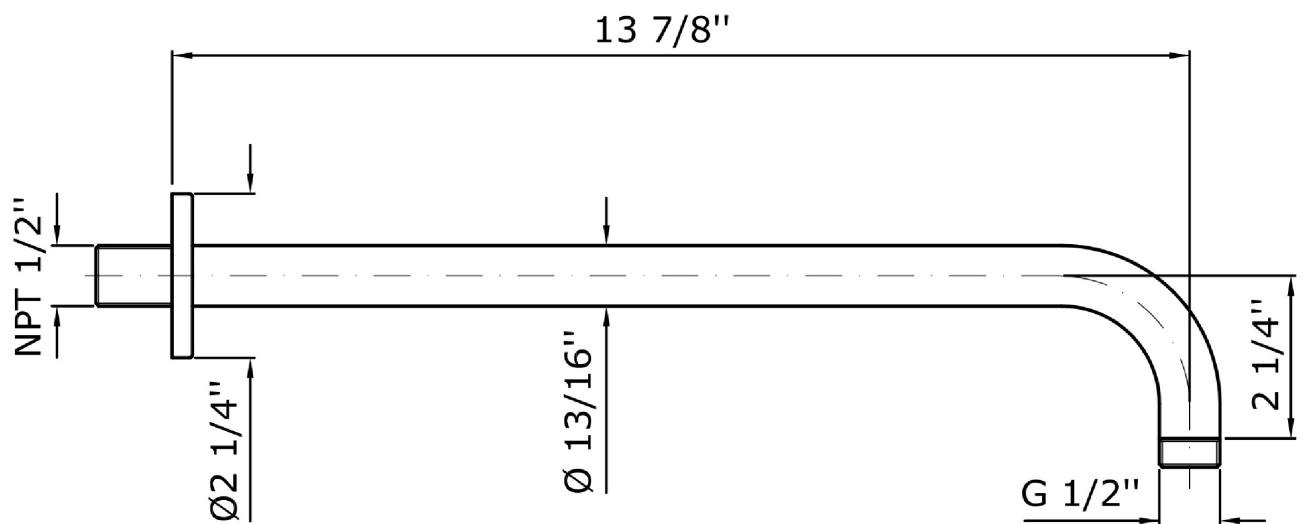

Brand ZUCCHETTI

n/a

SHOWER

Z93027.1900 Overall Drawing