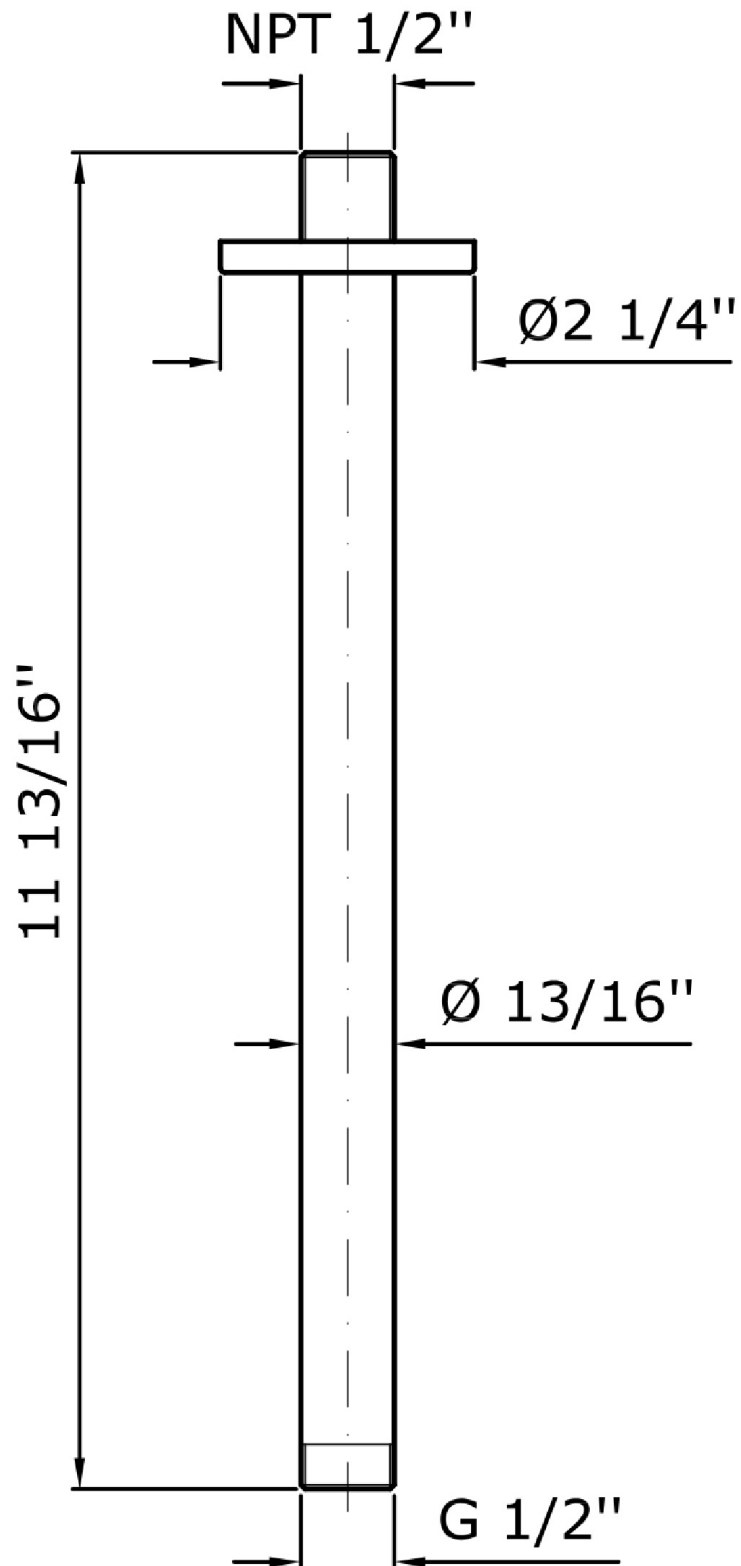

## SHOWER

Z93024.1900

Ceiling mounted shower arm.

Ceiling mounted shower arm. Length 11 13/16".

Brand ZUCCHETTI

n/a

## SHOWER

Z93024.1900

## SHOWER

Z93024.1900 Overall Drawing

Brand ZUCCHETTI

n/a

## SHOWER

Z93024.1900

Weights and Sizes

Weight ( lb )	0,58 ( Kg )	1,28 ( lb )
Volume test ( dc3 ) - ( in3 )	1,97 ( dc3 )	120,22 ( in3 )
h ( mm ) - ( in )	30,00 ( mm )	1,18 ( in )
L1 ( mm ) - ( in )	190,00 ( mm )	7,48 ( in )
L2 ( mm ) - ( in )	345,00 ( mm )	13,58 ( in )