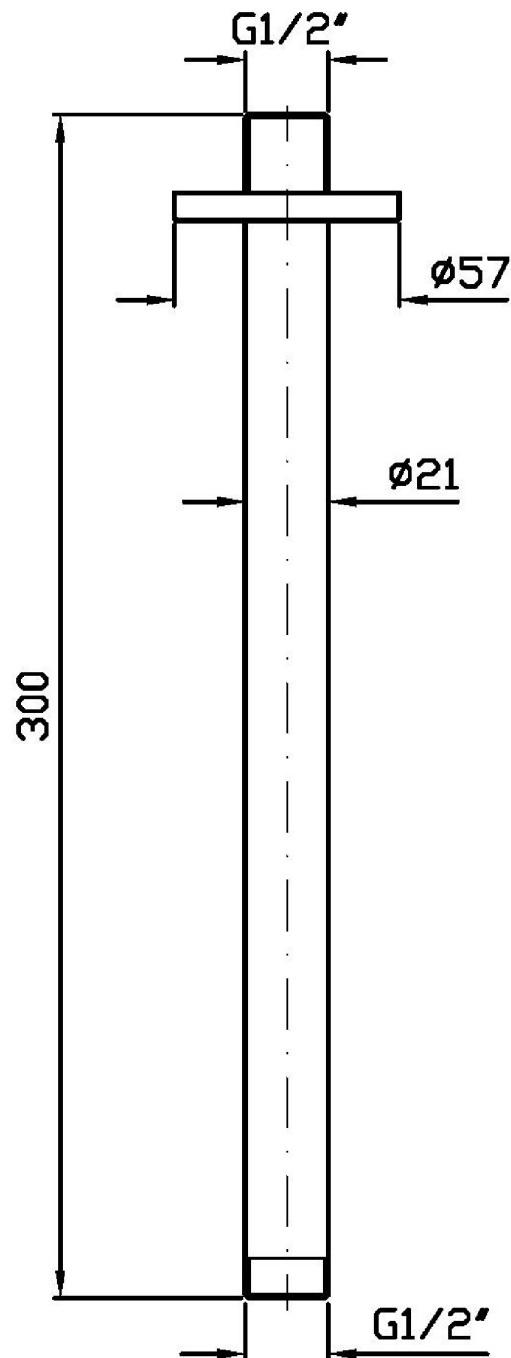

## SHOWER

Z93024

Braccio doccia a soffitto. / Ceiling mounted shower arm.

Braccio doccia a soffitto. Lunghezza 300 mm.

Ceiling mounted shower arm. Length 300 mm.

## SHOWER

Z93024

## SHOWER

Z93024

Disegno Complessivo / Overall Drawing

## SHOWER

Z93024

Pesi e Misure / Weights and Sizes

Peso ( Kg ) Weight ( lb )	0,58 ( Kg )	1,28 ( lb )
Volume test ( dc3 ) - ( in3 )	1,97 ( dc3 )	120,22 ( in3 )
h ( mm ) - ( in )	30,00 ( mm )	1,18 ( in )
L1 ( mm ) - ( in )	190,00 ( mm )	7,48 ( in )
L2 ( mm ) - ( in )	345,00 ( mm )	13,58 ( in )