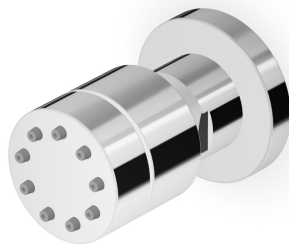

## SHOWER

Z92896.1880

Lateral shower head, simple jet.

Lateral shower head, simple jet, for shower box, with anti-limescale system.

## SHOWER

Z92896.1880

### Finishes

Chrome

Brushed Nickel

**C3**

Polished Nickel

**C8**

Gold

**C40**