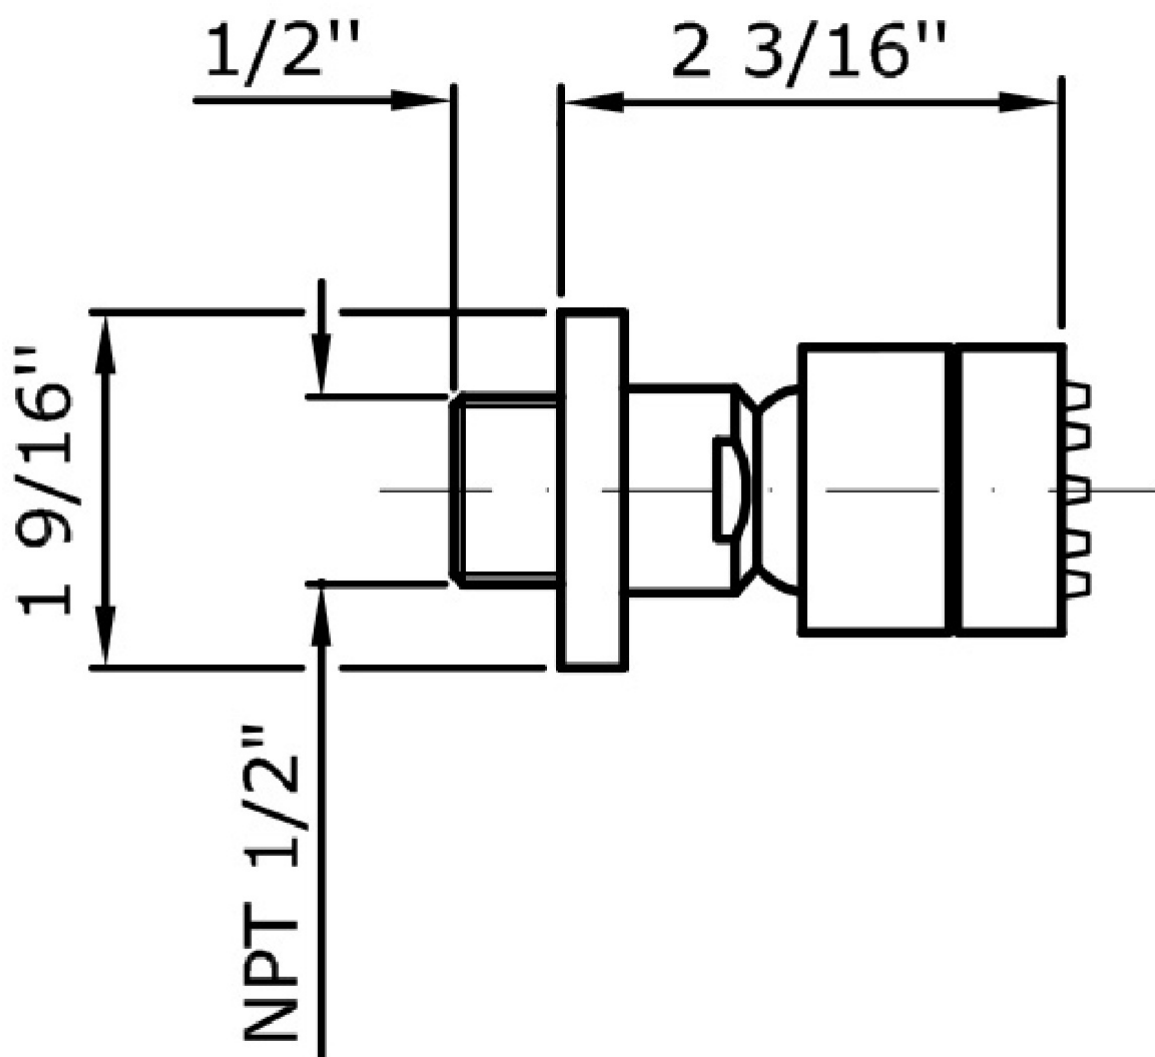

## SHOWER

Z92896.1880

Lateral shower head, simple jet.

Lateral shower head, simple jet, for shower box, with anti-limescale system.

## SHOWER

Z92896.1880

## SHOWER

Z92896.1880 Overall Drawing

### Z92896.1880 Weights and Sizes

Weight ( lb )	0,23 ( Kg )	0,51 ( lb )
Volume test ( dc3 ) - ( in3 )	0,34 ( dc3 )	20,75 ( in3 )
h ( mm ) - ( in )	50,00 ( mm )	1,97 ( in )
L1 ( mm ) - ( in )	59,00 ( mm )	2,32 ( in )
L2 ( mm ) - ( in )	114,00 ( mm )	4,49 ( in )