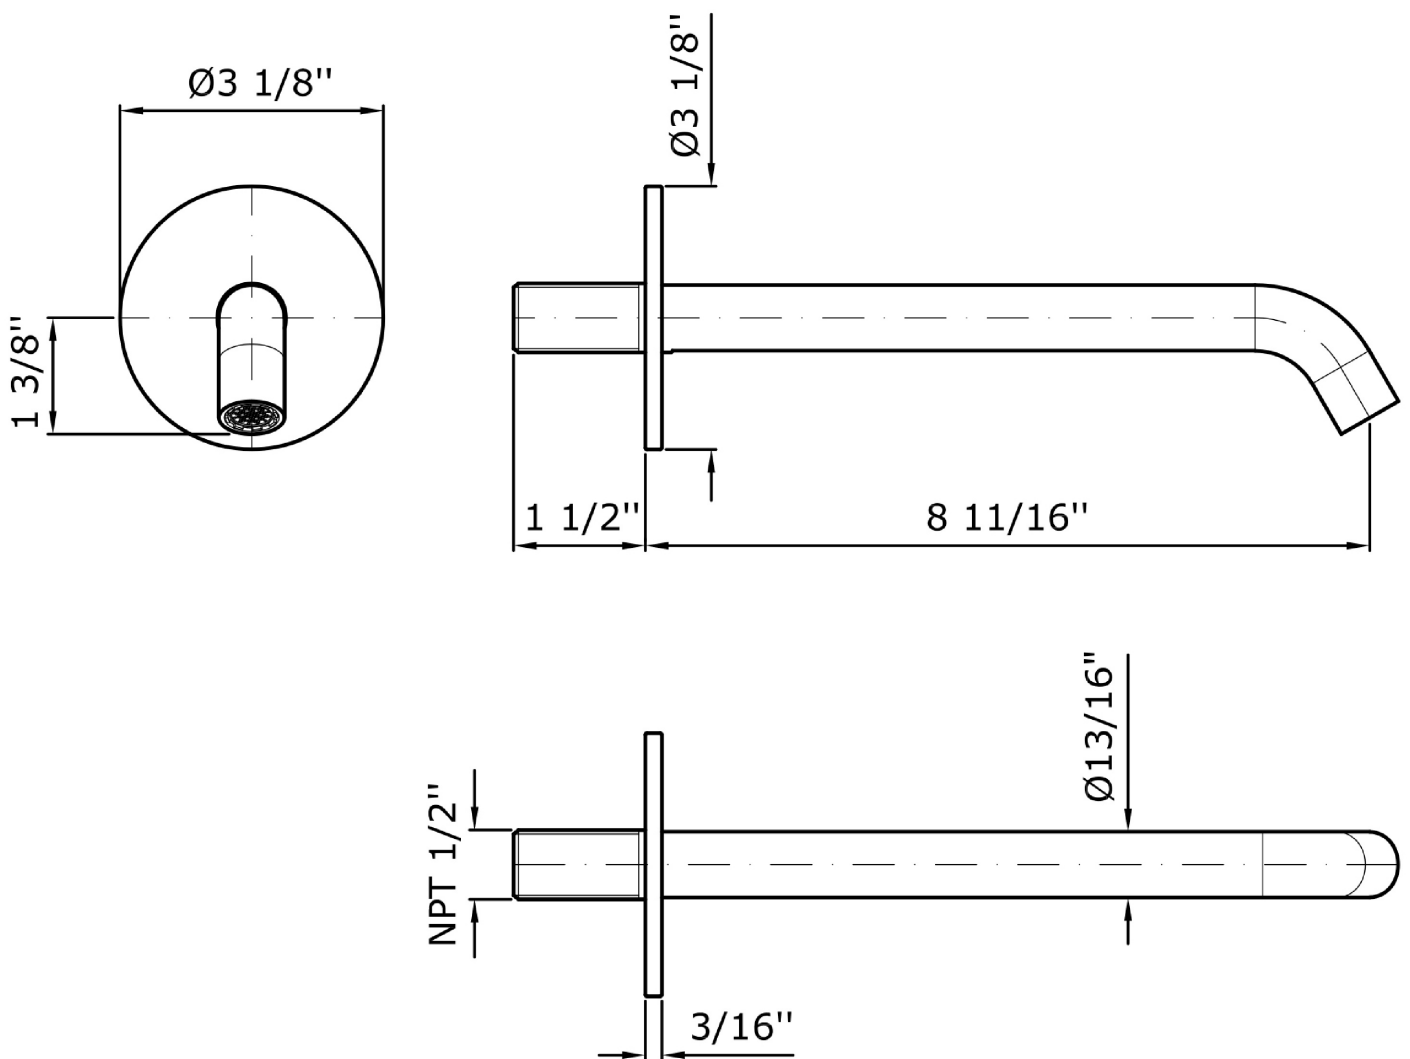

## PAN S

Z92262.1880

Spout projection 8 11/16"

Spout projection 8 11/16".

Brand ZUCCHETTI

n/a

## PAN S

Z92262.1880 Overall Drawing

Brand ZUCCHETTI

n/a

### Z92262.1880 Weights and Sizes

Weight ( lb )	0,49 ( Kg )	1,08 ( lb )
Volume test ( dc3 ) - ( in3 )	3,32 ( dc3 )	202,60 ( in3 )
h ( mm ) - ( in )	93,00 ( mm )	3,66 ( in )
L1 ( mm ) - ( in )	162,00 ( mm )	6,38 ( in )
L2 ( mm ) - ( in )	220,00 ( mm )	8,66 ( in )